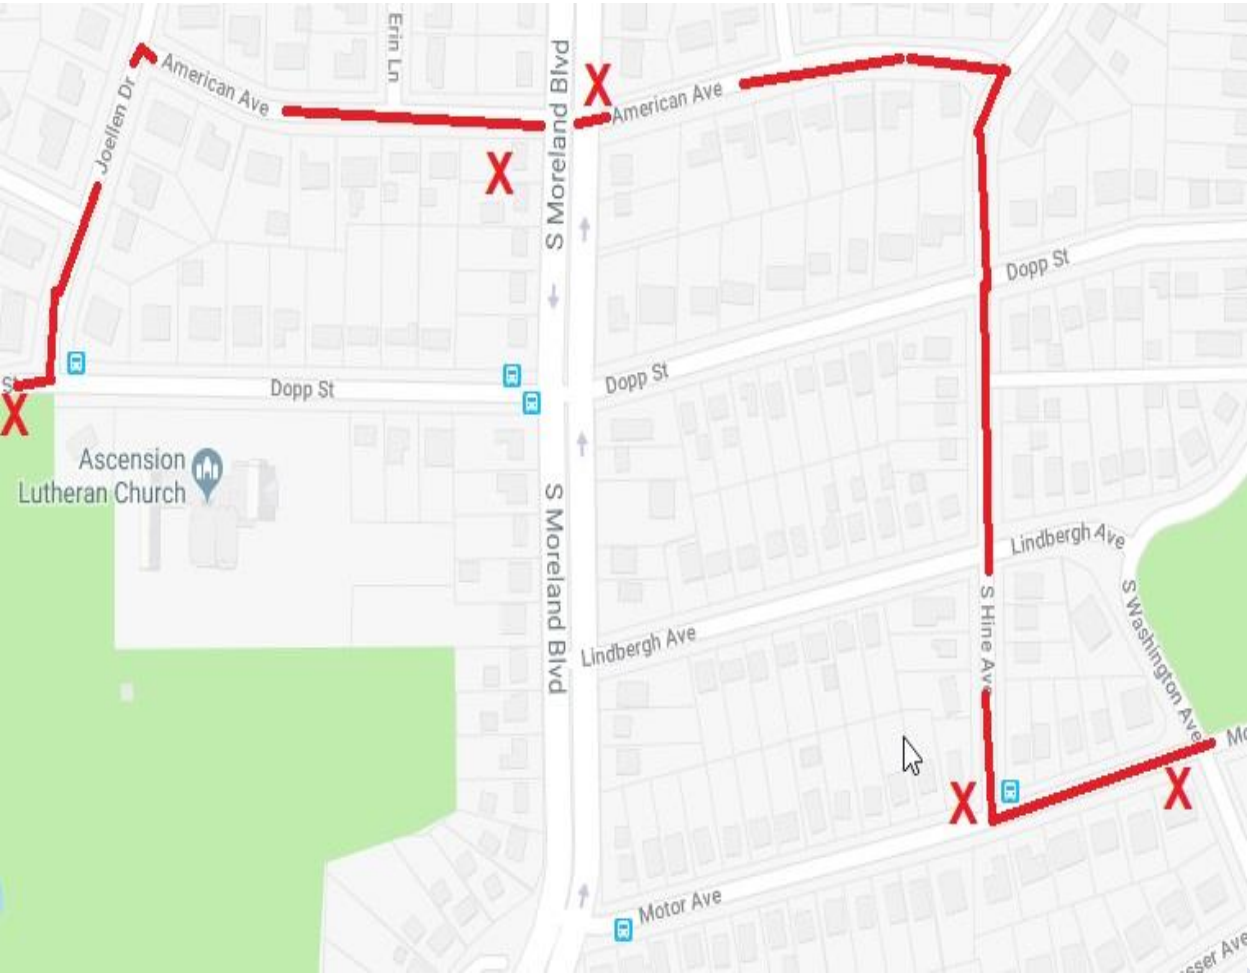

RIDER ALERT

Route 6 & 5/6 Dopp Street Detour- 5/7/19

Beginning Tuesday, 5/7/19: Due to construction on Dopp Street, Route 6 & 5/6 will not service Bus Stops between the intersections; Motor and Hine; Joellen and Dopp. See the map below for detour routing. Alternate bus stops are indicated with a red X