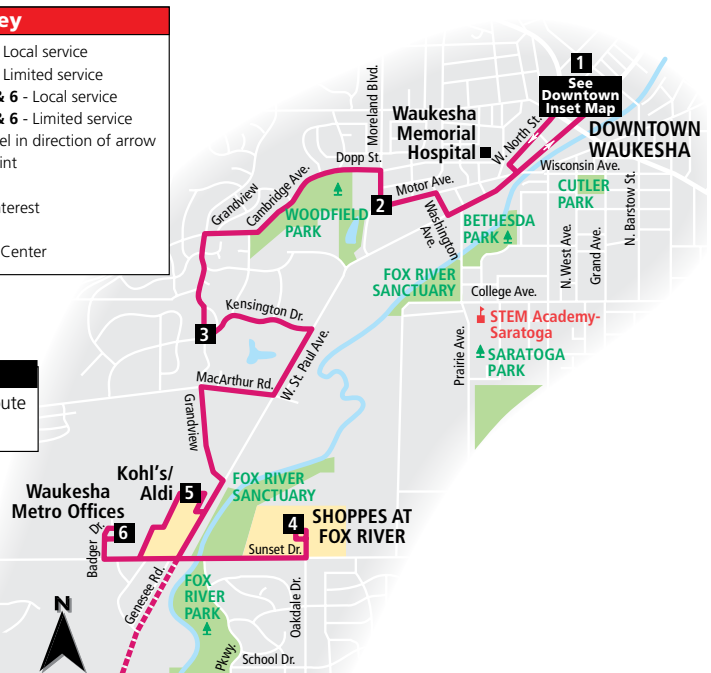

### Route 5/6

Weekend Service

#### Key

- Route 6 - Local service
- - - Route 6 - Limited service
- Route 5 & 6 - Local service
- - - Route 5 & 6 - Limited service
- Buses travel in direction of arrow
- 1** Timing Point
- School
- Point of Interest
- Park
- Shopping Center

**Route 5 and 6**  
combine to operate as one route on Weekends.

### Route 6

Monday through Friday

**Route 5/6 Weekend Service Operates from Bay D at the Downtown Transit Center.**