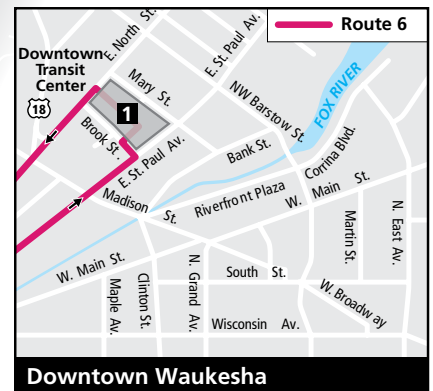

### Route 5/6

Weekend Service

#### Key

- Route 6 - Local service
- - - Route 6 - Limited service
- Route 5 & 6 - Local service
- - - Route 5 & 6 - Limited service
- Buses travel in direction of arrow
- 1** Timing Point
- School
- Point of Interest
- Park
- Shopping Center

**Route 5 and 6**  
combine to operate as one route on Weekends.

### Route 6

Monday through Friday

**Route 5/6 Weekend Service Operates from Bay D at the Downtown Transit Center.**