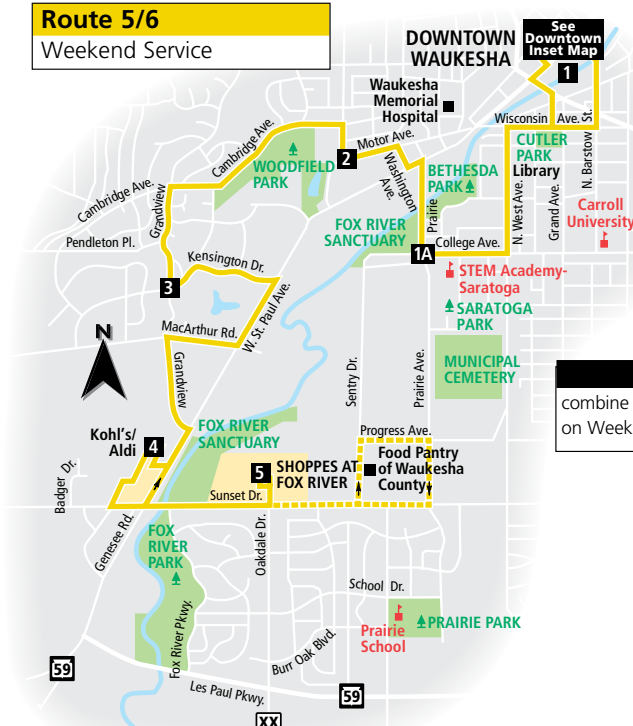

# ROUTE 6

#### Key

- Route 6 - Local service
- - - Route 6 - Limited service
- Route 5 & 6 - Local service
- - - Route 5 & 6 - Limited service
- Buses travel in direction of arrow
- 1** Timing Point
- School
- Point of Interest
- Park
- Shopping Center

### Route 6

Monday through Friday

**Route 5/6 Weekend Service Operates from Bay D at the Downtown Transit Center.**

## 5/6 Downtown to Shoppes at Fox River

Downtown Transit Center	College & Prairie	Moreland & Motor	Grandview & Kensington	Kohl's Aldi	Shoppes at Fox River
1	1A	2	3	4	5
<b>SUNDAYS</b>					
9:50	9:57	10:01	10:05	10:11	10:17
10:50	10:57	11:01	11:05	<b>P 11:11</b>	11:24
11:50	11:57	<b>12:01</b>	<b>12:05</b>	<b>P 12:11</b>	<b>12:24</b>
<b>12:50</b>	<b>12:57</b>	<b>1:01</b>	<b>1:05</b>	<b>1:11</b>	<b>1:17</b>
<b>1:50</b>	<b>1:57</b>	<b>2:01</b>	<b>2:05</b>	<b>P 2:11</b>	<b>2:24</b>
<b>2:50</b>	<b>2:57</b>	<b>3:01</b>	<b>3:05</b>	<b>P 3:11</b>	<b>3:24</b>
<b>3:50</b>	<b>3:57</b>	<b>4:01</b>	<b>4:05</b>	<b>P 4:11</b>	<b>4:24</b>
<b>4:50</b>	<b>4:57</b>	<b>5:01</b>	<b>5:05</b>	<b>5:11</b>	<b>5:17</b>