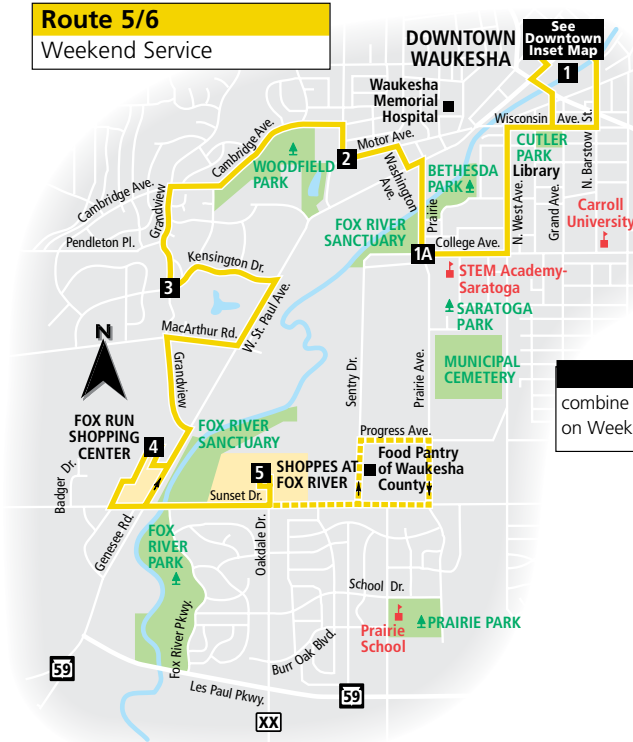

Route 5/6

Weekend Service