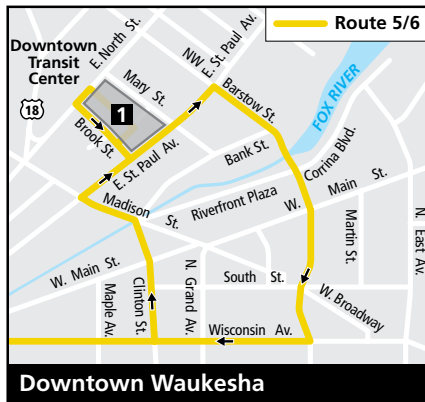

ROUTE 6

St. Paul

Effective January 7, 2019

Route 5/6

Weekend Service

Key

- Route 6 - Local service
- Route 6 - Limited service
- Route 5 & 6 - Local service
- Route 5 & 6 - Limited service
- Buses travel in direction of arrow
- 1 Timing Point
- School
- Point of Interest
- Shopping Center

Route 5 and 6
combine to operate as one route on Weekends.

Route 6

Monday through Friday

Downtown Waukesha

Route 5/6 Weekend Service Operates from Bay D at the Downtown Transit Center.

Route 6 Operates from Bay E at the Downtown Transit Center.

Downtown Waukesha

6

Downtown to Badger Drive

Downtown Transit Center	Moreland & Motor	Grandview & Kensington	Fox Run Kohls	Badger Drive	West High School
1	2	3	4	5	6
MONDAY THROUGH FRIDAY					
6:30	6:35	6:40	6:47	6:50	SS 7:02
7:40	7:45	7:50	7:59	8:02	SS 8:12
8:50	8:55	9:00	9:09	9:12	-:-
9:50	9:55	10:00	10:09	10:12	-:-
10:50	10:55	11:00	11:09	11:12	-:-
11:50	11:55	12:00	12:09	12:12	-:-
12:50	12:55	1:00	1:09	1:12	-:-
1:50	1:55	2:00	2:09	2:12	-:-
3:00	3:05	3:10	3:19	3:22	SS 3:34
4:10	4:15	4:20	4:29	-:-	S 4:41
5:15	5:20	5:25	5:34	5:37	-:-
6:15	6:20	6:25	6:34	6:37	-:-
7:15	7:20	7:25	7:34	7:37	-:-
-	-	-	-	-	-
9:15	9:20	9:25	9:34	9:37	-:-

6

Badger Drive to Downtown

Badger Drive	West High School	Shoppes at Fox River	Grandview & Kensington	Moreland & Motor	Downtown Transit Center
5	6	4	3	2	1
MONDAY THROUGH FRIDAY					
6:07	-:-	-:-	6:15	6:20	6:25
6:50	SS 7:02	7:13	7:24	7:29	7:35
8:02	SS 8:12	8:23	8:34	8:39	8:45
9:16	-:-	9:23	9:34	9:39	9:45
10:16	-:-	10:23	10:34	10:39	10:45
11:16	-:-	11:23	11:34	11:39	11:45
12:16	-:-	12:23	12:34	12:39	12:45
1:16	-:-	1:23	1:34	1:39	1:45
2:26	-:-	2:33	2:44	2:49	2:55
3:22	SS 3:34	3:43	3:54	3:59	4:05
-:-	S 4:41	4:48	4:59	5:04	5:10
5:41	-:-	5:48	5:59	6:04	6:10
6:41	-:-	6:48	6:59	7:04	7:10