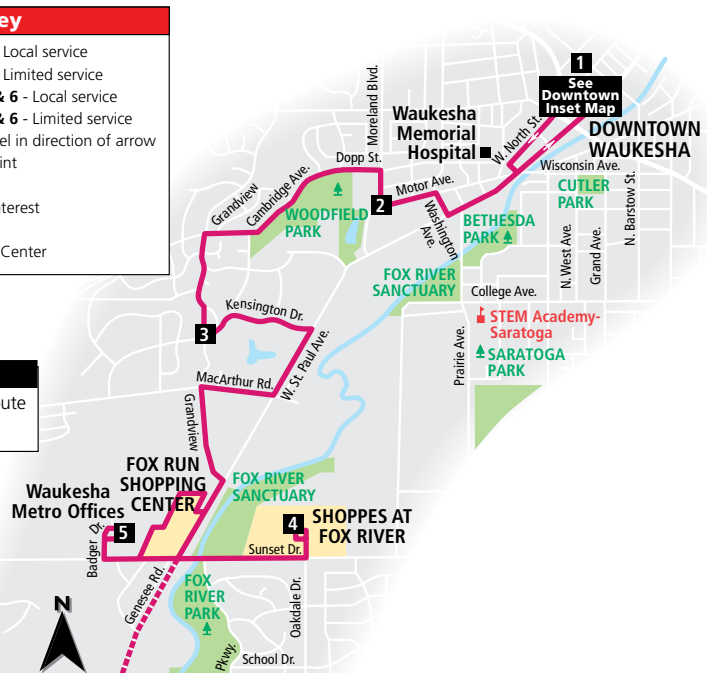

ROUTE 6

St. Paul

Effective January 7, 2019

Route 5/6

Weekend Service

Key

- Route 6 - Local service
- Route 6 - Limited service
- Route 5 & 6 - Local service
- Route 5 & 6 - Limited service
- Buses travel in direction of arrow
- 1 Timing Point
- School
- Point of Interest
- Shopping Center

Route 5 and 6
combine to operate as one route on Weekends.

Route 6

Monday through Friday

Downtown Waukesha

Route 5/6 Weekend Service Operates from Bay D at the Downtown Transit Center.

Route 6 Operates from Bay E at the Downtown Transit Center.

P Operates to Sentry, Progress, Prairie, and Sunset prior to the Shoppes at Fox River

5/6**Shoppes at Fox River to Downtown**

Shoppes at Fox River	Grandview & Kensington	Moreland & Motor	College & Prairie	Downtown Transit Center
5	3	2	1A	1
SATURDAYS				
8:24	8:31	8:36	8:40	8:47
9:24	9:31	9:36	9:40	9:47
10:24	10:31	10:36	10:40	10:47
11:24	11:31	11:36	11:40	11:47
12:24	12:31	12:36	12:40	12:47
1:24	1:31	1:36	1:40	1:47
2:24	2:31	2:36	2:40	2:47
3:24	3:31	3:36	3:40	3:47
4:24	4:31	4:36	4:40	4:47
5:24	5:31	5:36	5:40	5:47
6:24	6:31	6:36	6:40	6:47
7:24	7:31	7:36	7:40	7:47

5/6 Downtown to Shoppes at Fox River

Downtown Transit Center	College & Prairie	Moreland & Motor	Grandview & Kensington	Fox Run Kohl's	Shoppes at Fox River
1	1A	2	3	4	5
SUNDAYS					
9:50	9:57	10:01	10:05	10:11	10:17
10:50	10:57	11:01	11:05	P 11:11	11:24
11:50	11:57	12:01	12:05	P 12:11	12:24
12:50	12:57	1:01	1:05	1:11	1:17
1:50	1:57	2:01	2:05	P 2:11	2:24
2:50	2:57	3:01	3:05	P 3:11	3:24
3:50	3:57	4:01	4:05	P 4:11	4:24
4:50	4:57	5:01	5:05	5:11	5:17