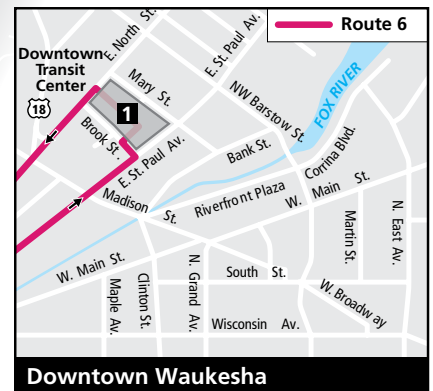

ROUTE 6

St. Paul

Effective January 7, 2019

Route 5/6

Weekend Service

Key

- Route 6 - Local service
- Route 6 - Limited service
- Route 5 & 6 - Local service
- Route 5 & 6 - Limited service
- Buses travel in direction of arrow
- 1 Timing Point
- School
- Point of Interest
- Shopping Center

Route 5 and 6
combine to operate as one route on Weekends.

Route 6

Monday through Friday

Downtown Waukesha

Route 5/6 Weekend Service Operates from Bay D at the Downtown Transit Center.

Route 6 Operates from Bay E at the Downtown Transit Center.

Downtown Waukesha

6

Downtown to Badger Drive

Downtown Transit Center	Moreland & Motor	Grandview & Kensington	Fox Run Kohls	Badger Drive	West High School
1	2	3	4	5	6
MONDAY THROUGH FRIDAY					
6:30	6:35	6:40	6:47	6:50	SS 7:02
7:40	7:45	7:50	7:59	8:02	SS 8:12
8:50	8:55	9:00	9:09	9:12	-:-
9:50	9:55	10:00	10:09	10:12	-:-
10:50	10:55	11:00	11:09	11:12	-:-
11:50	11:55	12:00	12:09	12:12	-:-
12:50	12:55	1:00	1:09	1:12	-:-
1:50	1:55	2:00	2:09	2:12	-:-
3:00	3:05	3:10	3:19	3:22	SS 3:34
4:10	4:15	4:20	4:29	-:-	S 4:41
5:15	5:20	5:25	5:34	5:37	-:-
6:15	6:20	6:25	6:34	6:37	-:-
7:15	7:20	7:25	7:34	7:37	-:-
-	-	-	-	-	-
9:15	9:20	9:25	9:34	9:37	-:-

6

Badger Drive to Downtown

Badger Drive	West High School	Shoppes at Fox River	Grandview & Kensington	Moreland & Motor	Downtown Transit Center
5	6	4	3	2	1
MONDAY THROUGH FRIDAY					
6:07	-:-	-:-	6:15	6:20	6:25
6:50	SS 7:02	7:13	7:24	7:29	7:35
8:02	SS 8:12	8:23	8:34	8:39	8:45
9:16	-:-	9:23	9:34	9:39	9:45
10:16	-:-	10:23	10:34	10:39	10:45
11:16	-:-	11:23	11:34	11:39	11:45
12:16	-:-	12:23	12:34	12:39	12:45
1:16	-:-	1:23	1:34	1:39	1:45
2:26	-:-	2:33	2:44	2:49	2:55
3:22	SS 3:34	3:43	3:54	3:59	4:05
-:-	S 4:41	4:48	4:59	5:04	5:10
5:41	-:-	5:48	5:59	6:04	6:10
6:41	-:-	6:48	6:59	7:04	7:10