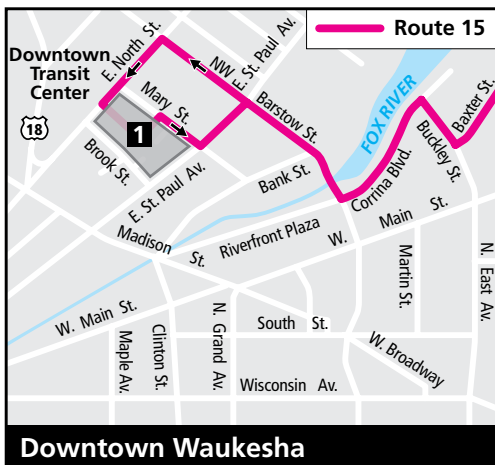

ROUTE 15 Racine Avenue

Effective October 15, 2018

Route 3 and 15
combine to operate as one route on Saturdays.

Key	
	Route 15 - Local service
	Route 15 - Limited service
	Route 3/15 - Local service
	Buses travel in direction of arrow
	Timing Point
	School
	Point of Interest
	Park

Operates from Bay I
at the Downtown
Transit Center

15 Outbound from Downtown Waukesha

Downtown Transit Center	Perkins & Lincoln	Fleetfoot & Chippewa	Meijer	South High	Tenny & Sunset
1	2	3	4	5	6
MONDAY THROUGH FRIDAY					
6:30	6:40	6:48	6:52	6:58	6:59
7:40	7:50	7:58	8:02	8:08	8:09
8:50	9:00	9:08	9:12	-:-	-:-
9:50	10:00	10:08	10:12	-:-	-:-
10:50	11:00	11:08	11:12	-:-	-:-
11:50	12:00	12:08	12:12	-:-	-:-
12:50	1:00	1:08	1:12	-:-	-:-
1:50	2:00	2:08	2:12	2:18	2:19
-:-	-:-	-:-	-:-	S3:09	S3:11
3:00	3:10	3:18	3:22	3:28	3:29
4:10	4:20	4:28	4:32	4:38	4:39
5:15	5:25	5:33	5:37	-:-	-:-
6:15	6:25	6:33	6:37	-:-	-:-

15 Inbound to Downtown Waukesha

Tenny & Sunset	Meijer	Fleetfoot & Chippewa	Perkins & Lincoln	Downtown Transit Center
6	4	3	2	1
MONDAY THROUGH FRIDAY				
E5:58	-:-	6:05	6:14	6:25
6:59	7:09	7:15	7:24	7:35
8:09	8:19	8:25	8:34	8:45
-:-	9:19	9:25	9:34	9:45
-:-	10:19	10:25	10:34	10:45
-:-	11:19	11:25	11:34	11:45
-:-	12:19	12:25	12:34	12:45
-:-	1:19	1:25	1:34	1:45
2:19	2:29	2:35	2:44	2:55
S3:11	-:-	S3:19	S3:28	S3:39
3:29	3:39	3:45	3:54	4:05
4:39	4:44	4:50	4:59	5:10
-:-	5:44	5:50	5:59	6:10
-:-	6:44	6:50	6:59	7:10

3/15 Inbound to Downtown Waukesha

Big Bend & Sunset	Meijer	Fleetfoot & Chippewa	Perkins & Lincoln	Downtown Transit Center
5	4	3	2	1
SATURDAYS				
8:15	8:20	8:24	8:34	8:45
9:15	9:20	9:24	9:34	9:45
10:15	10:20	10:24	10:34	10:45
11:15	11:20	11:24	11:34	11:45
12:15	12:20	12:24	12:34	12:45
1:15	1:20	1:24	1:34	1:45
2:15	2:20	2:24	2:34	2:45
3:15	3:20	3:24	3:34	3:45
4:15	4:20	4:24	4:34	4:45
5:15	5:20	5:24	5:34	5:45
6:15	6:20	6:24	6:34	6:45
7:15	7:20	7:24	7:34	7:45