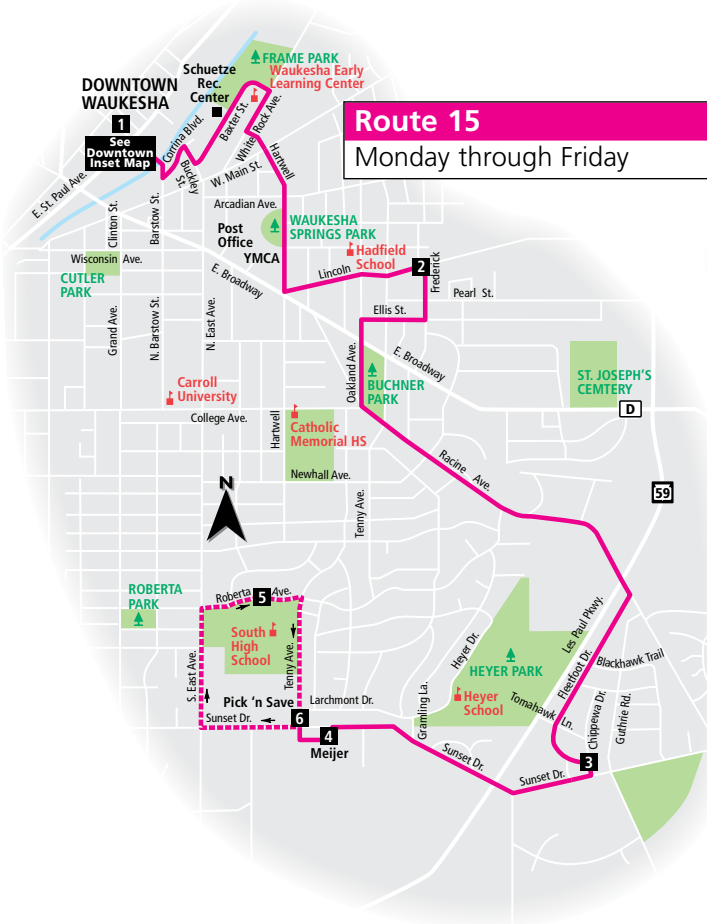

ROUTE 15 Racine Avenue

Effective October 15, 2018

Route 3 and 15
combine to operate as one route on Saturdays.

Key	
	Route 15 - Local service
	Route 15 - Limited service
	Route 3/15 - Local service
	Buses travel in direction of arrow
	Timing Point
	School
	Point of Interest
	Park

Operates from Bay I
at the Downtown
Transit Center

15 Outbound from Downtown Waukesha

Downtown Transit Center	Perkins & Lincoln	Fleetfoot & Chippewa	Meijer	South High	Tenny & Sunset
1	2	3	4	5	6
MONDAY THROUGH FRIDAY					
6:30	6:40	6:48	6:52	6:58	6:59
7:40	7:50	7:58	8:02	8:08	8:09
8:50	9:00	9:08	9:12	-:-	-:-
9:50	10:00	10:08	10:12	-:-	-:-
10:50	11:00	11:08	11:12	-:-	-:-
11:50	12:00	12:08	12:12	-:-	-:-
12:50	1:00	1:08	1:12	-:-	-:-
1:50	2:00	2:08	2:12	2:18	2:19
-:-	-:-	-:-	-:-	S3:09	S3:11
3:00	3:10	3:18	3:22	3:28	3:29
4:10	4:20	4:28	4:32	4:38	4:39
5:15	5:25	5:33	5:37	-:-	-:-
6:15	6:25	6:33	6:37	-:-	-:-

Downtown Transit Center	Perkins & Lincoln	Fleetfoot & Chippewa	Meijer	Big Bend & Sunset
1	2	3	4	5
SATURDAYS				
8:50	9:00	9:08	9:12	9:15
9:50	10:00	10:08	10:12	10:15
10:50	11:00	11:08	11:12	11:15
11:50	12:00	12:08	12:12	12:15
12:50	1:00	1:08	1:12	1:15
1:50	2:00	2:08	2:12	2:15
2:50	3:00	3:08	3:12	3:15
3:50	4:00	4:08	4:12	4:15
4:50	5:00	5:08	5:12	5:15
5:50	6:00	6:08	6:12	6:15
6:50	7:00	7:08	7:12	7:15

3/15 Inbound to Downtown Waukesha

Big Bend & Sunset	Meijer	Fleetfoot & Chippewa	Perkins & Lincoln	Downtown Transit Center
5	4	3	2	1
SATURDAYS				
8:15	8:20	8:24	8:34	8:45
9:15	9:20	9:24	9:34	9:45
10:15	10:20	10:24	10:34	10:45
11:15	11:20	11:24	11:34	11:45
12:15	12:20	12:24	12:34	12:45
1:15	1:20	1:24	1:34	1:45
2:15	2:20	2:24	2:34	2:45
3:15	3:20	3:24	3:34	3:45
4:15	4:20	4:24	4:34	4:45
5:15	5:20	5:24	5:34	5:45
6:15	6:20	6:24	6:34	6:45
7:15	7:20	7:24	7:34	7:45