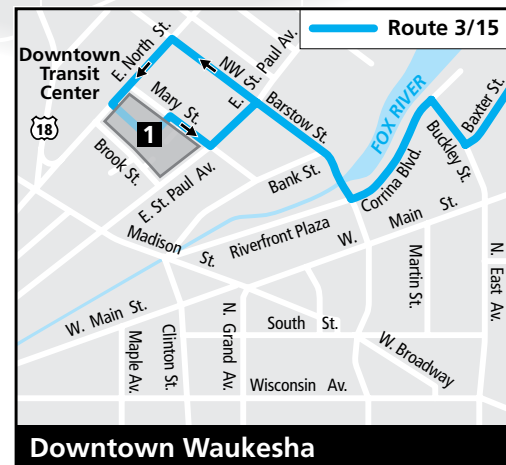

ROUTE 15 Racine Avenue

Effective October 15, 2018

Route 3 and 15
combine to operate as one route on Saturdays.

Key	
	Route 15 - Local service
	Route 15 - Limited service
	Route 3/15 - Local service
	Buses travel in direction of arrow
	Timing Point
	School
	Point of Interest
	Park

Operates from Bay I
at the Downtown
Transit Center

15 Outbound from Downtown Waukesha

Downtown Transit Center	Perkins & Lincoln	Fleetfoot & Chippewa	Meijer	South High	Tenny & Sunset
1	2	3	4	5	6
MONDAY THROUGH FRIDAY					
6:30	6:40	6:48	6:52	6:58	6:59
7:40	7:50	7:58	8:02	8:08	8:09
8:50	9:00	9:08	9:12	-:-	-:-
9:50	10:00	10:08	10:12	-:-	-:-
10:50	11:00	11:08	11:12	-:-	-:-
11:50	12:00	12:08	12:12	-:-	-:-
12:50	1:00	1:08	1:12	-:-	-:-
1:50	2:00	2:08	2:12	2:18	2:19
-:-	-:-	-:-	-:-	S3:09	S3:11
3:00	3:10	3:18	3:22	3:28	3:29
4:10	4:20	4:28	4:32	4:38	4:39
5:15	5:25	5:33	5:37	-:-	-:-
6:15	6:25	6:33	6:37	-:-	-:-

15 Inbound to Downtown Waukesha

Tenny & Sunset	Meijer	Fleetfoot & Chippewa	Perkins & Lincoln	Downtown Transit Center
6	4	3	2	1
MONDAY THROUGH FRIDAY				
E5:58	-:-	6:05	6:14	6:25
6:59	7:09	7:15	7:24	7:35
8:09	8:19	8:25	8:34	8:45
-:-	9:19	9:25	9:34	9:45
-:-	10:19	10:25	10:34	10:45
-:-	11:19	11:25	11:34	11:45
-:-	12:19	12:25	12:34	12:45
-:-	1:19	1:25	1:34	1:45
2:19	2:29	2:35	2:44	2:55
S3:11	-:-	S3:19	S3:28	S3:39
3:29	3:39	3:45	3:54	4:05
4:39	4:44	4:50	4:59	5:10
-:-	5:44	5:50	5:59	6:10
-:-	6:44	6:50	6:59	7:10

3/15 Inbound to Downtown Waukesha

Big Bend & Sunset	Meijer	Fleetfoot & Chippewa	Perkins & Lincoln	Downtown Transit Center
5	4	3	2	1
SATURDAYS				
8:15	8:20	8:24	8:34	8:45
9:15	9:20	9:24	9:34	9:45
10:15	10:20	10:24	10:34	10:45
11:15	11:20	11:24	11:34	11:45
12:15	12:20	12:24	12:34	12:45
1:15	1:20	1:24	1:34	1:45
2:15	2:20	2:24	2:34	2:45
3:15	3:20	3:24	3:34	3:45
4:15	4:20	4:24	4:34	4:45
5:15	5:20	5:24	5:34	5:45
6:15	6:20	6:24	6:34	6:45
7:15	7:20	7:24	7:34	7:45