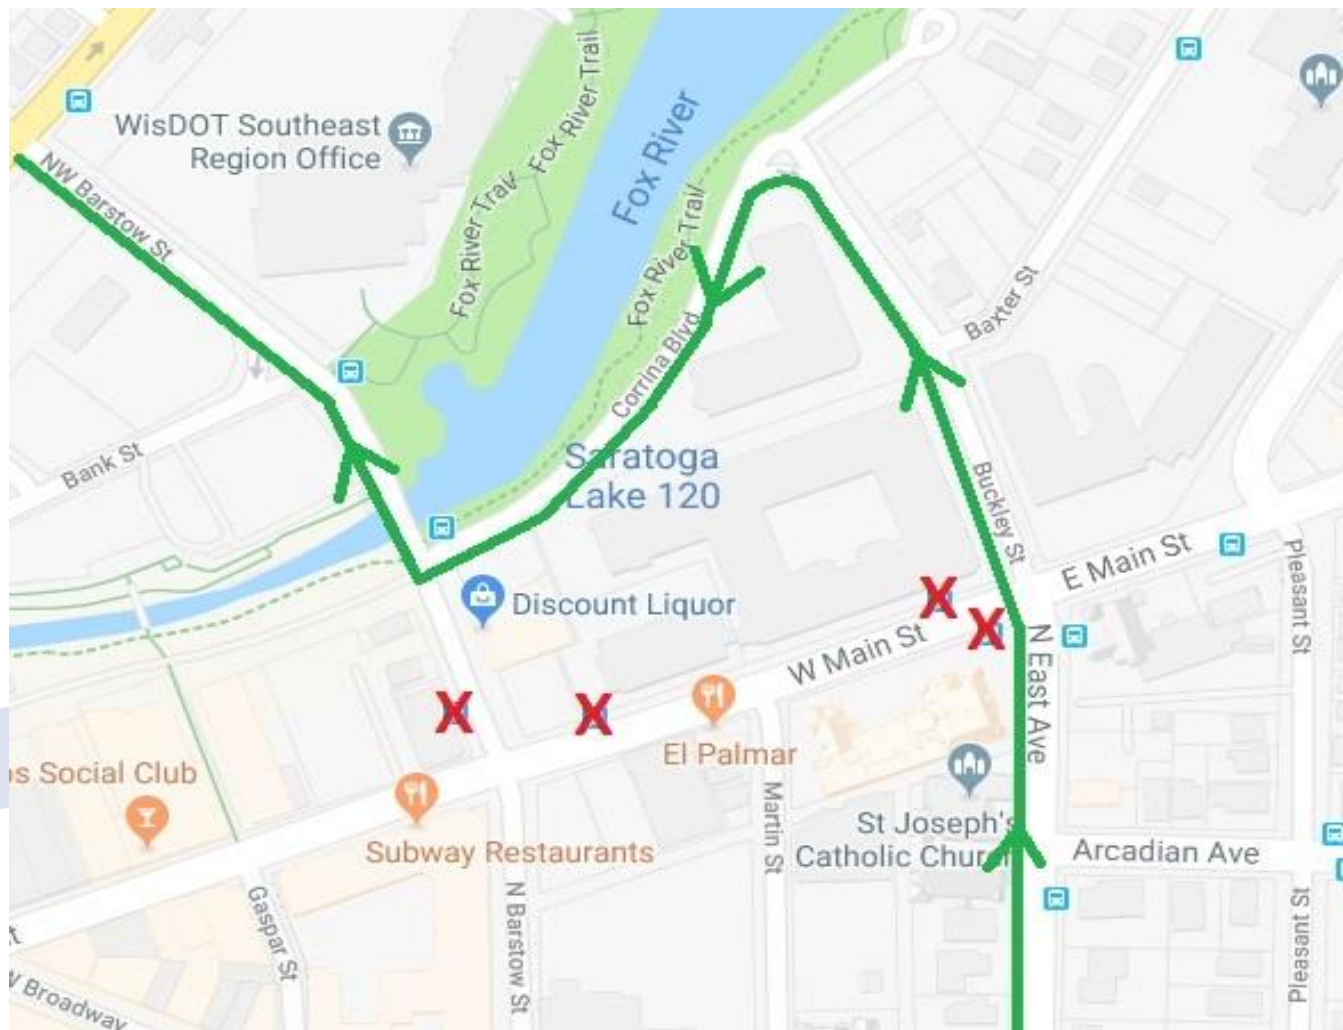

RIDER ALERT

June 28th, 2018

Route 3 & 4 Inbound Detour 7/5/18

Due to construction on Main St., beginning on Thursday, July 5th, 2018, until further notice, inbound routes 3 & 4 will follow the detour below.

Inbound route 3 & 4 detour:

FOR INFORMATION: 262-524-3636 www.waukeshametro.org