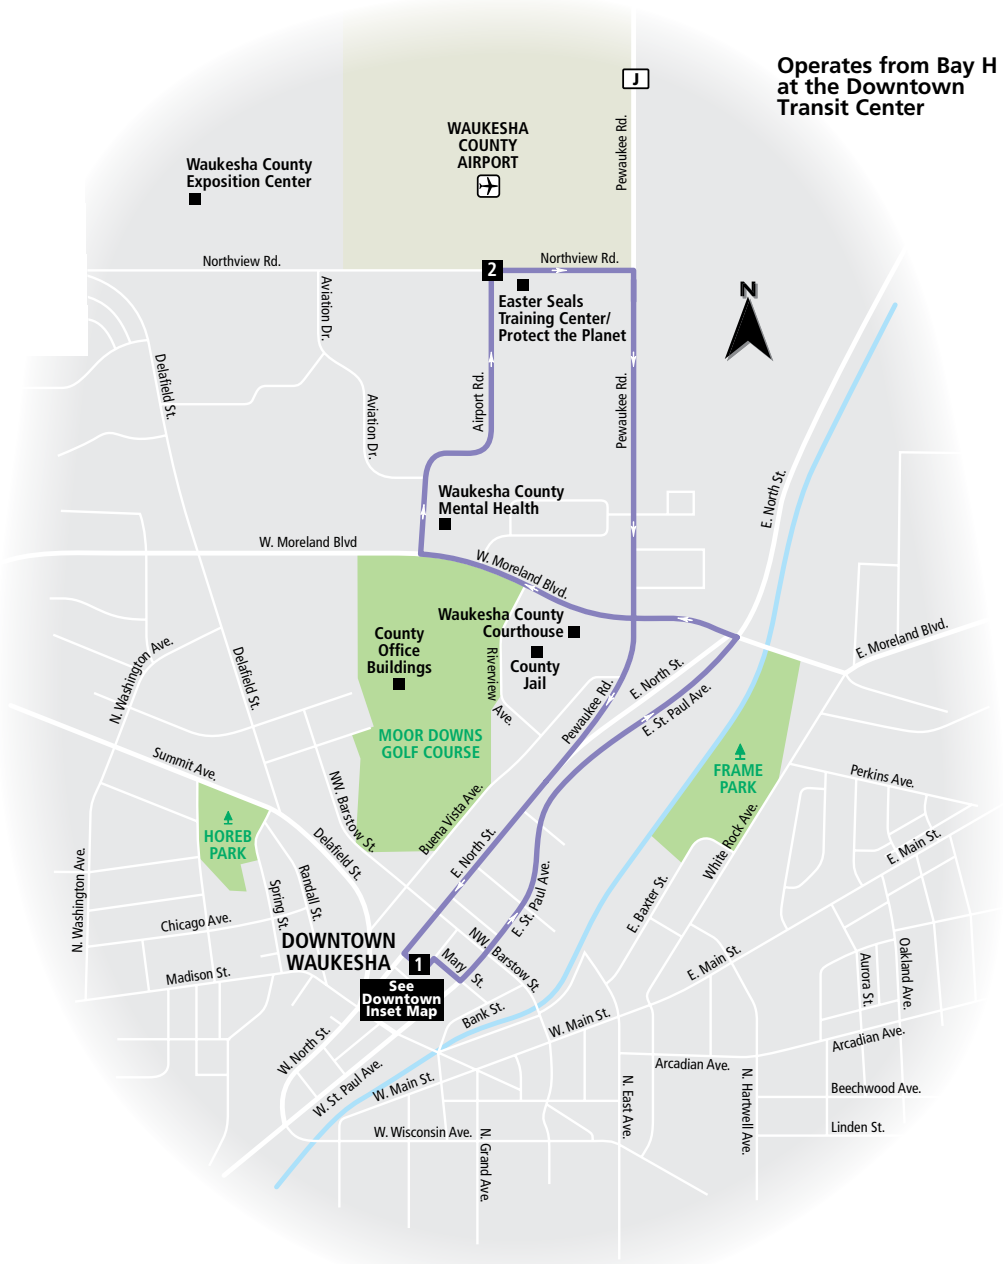

ROUTE 16

Airport Rd

Effective November 30, 2015

Operates from Bay H at the Downtown Transit Center

Key	
	Route 16 - Local service
	Buses travel in direction of arrow
	Timing Point
	Point of Interest
	Park

16

Downtown to Easter Seals Training Center

Downtown Transit Center	Airport & Northview	Downtown Transit Center
1	2	1
MONDAY THROUGH FRIDAY		
7:40 am	7:48 am	7:55 am

Note: Route 9 operates two trips to Easter Seals – an afternoon trip and a morning trip. See the Route 9 schedule for details.

THIS ROUTE DOES NOT OPERATE ON WEEKENDS