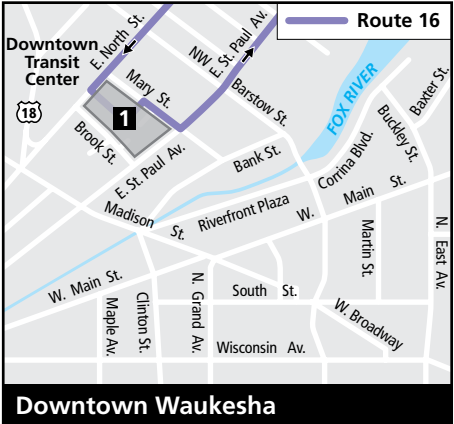

ROUTE 16

Airport Rd

Effective November 30, 2015

Operates from Bay H at the Downtown Transit Center

Key	
	Route 16 - Local service
	Buses travel in direction of arrow
	Timing Point
	Point of Interest
	Park

16

Downtown to Easter Seals Training Center

Downtown Transit Center	Airport & Northview	Downtown Transit Center
1	2	1
MONDAY THROUGH FRIDAY		
7:40 am	7:48 am	7:55 am

Note: Route 9 operates two trips to Easter Seals – an afternoon trip and a morning trip. See the Route 9 schedule for details.

THIS ROUTE DOES NOT OPERATE ON WEEKENDS