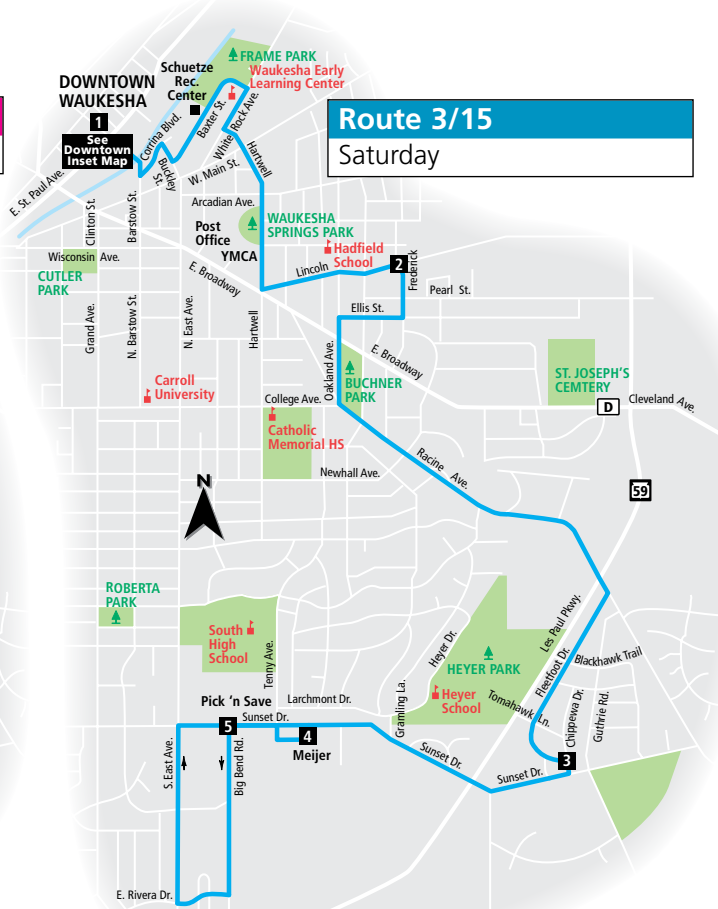

ROUTE 15 Racine Avenue

Effective February 19, 2018

Route 3 and 15
combine to operate as one route on Saturdays.

Key	
	Route 15 - Local service
	Route 15 - Limited service
	Route 3/15 - Local service
	Buses travel in direction of arrow
	Timing Point
	School
	Point of Interest
	Park

Operates from Bay I at the Downtown Transit Center

15 Outbound from Downtown Waukesha

Downtown Transit Center	Perkins & Lincoln	Fleetfoot & Chippewa	Meijer	South High	Tenny & Sunset
1	2	3	4	5	6
MONDAY THROUGH FRIDAY					
6:30	6:40	6:48	6:52	6:58	6:59
7:40	7:50	7:58	8:02	8:08	8:09
8:50	9:00	9:08	9:12	-:-	-:-
9:50	10:00	10:08	10:12	-:-	-:-
10:50	11:00	11:08	11:12	-:-	-:-
11:50	12:00	12:08	12:12	-:-	-:-
12:50	1:00	1:08	1:12	-:-	-:-
1:50	2:00	2:08	2:12	2:18	2:19
-:-	-:-	-:-	-:-	S3:09	S3:11
3:00	3:10	3:18	3:22	3:28	3:29
4:10	4:20	4:28	4:32	4:38	4:39
5:15	5:25	5:33	5:37	-:-	-:-
6:15	6:25	6:33	6:37	-:-	-:-

Downtown Transit Center	Perkins & Lincoln	Fleetfoot & Chippewa	Meijer	Big Bend & Sunset
1	2	3	4	5
SATURDAYS				
8:50	9:00	9:08	9:12	9:15
9:50	10:00	10:08	10:12	10:15
10:50	11:00	11:08	11:12	11:15
11:50	12:00	12:08	12:12	12:15
12:50	1:00	1:08	1:12	1:15
1:50	2:00	2:08	2:12	2:15
2:50	3:00	3:08	3:12	3:15
3:50	4:00	4:08	4:12	4:15
4:50	5:00	5:08	5:12	5:15
5:50	6:00	6:08	6:12	6:15
6:50	7:00	7:08	7:12	7:15

3/15 Inbound to Downtown Waukesha

Big Bend & Sunset	Meijer	Fleetfoot & Chippewa	Perkins & Lincoln	Downtown Transit Center
5	4	3	2	1
SATURDAYS				
8:15	8:20	8:24	8:34	8:45
9:15	9:20	9:24	9:34	9:45
10:15	10:20	10:24	10:34	10:45
11:15	11:20	11:24	11:34	11:45
12:15	12:20	12:24	12:34	12:45
1:15	1:20	1:24	1:34	1:45
2:15	2:20	2:24	2:34	2:45
3:15	3:20	3:24	3:34	3:45
4:15	4:20	4:24	4:34	4:45
5:15	5:20	5:24	5:34	5:45
6:15	6:20	6:24	6:34	6:45
7:15	7:20	7:24	7:34	7:45