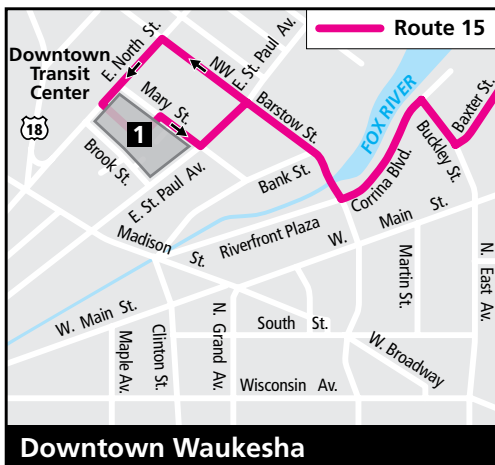

ROUTE 15 Racine Avenue

Effective February 19, 2018

Route 3 and 15
combine to operate as one route on Saturdays.

Key	
	Route 15 - Local service
	Route 15 - Limited service
	Route 3/15 - Local service
	Buses travel in direction of arrow
	Timing Point
	School
	Point of Interest
	Park

Operates from Bay I at the Downtown Transit Center

15 Outbound from Downtown Waukesha

Downtown Transit Center	Perkins & Lincoln	Fleetfoot & Chippewa	Meijer	South High	Tenny & Sunset
1	2	3	4	5	6
MONDAY THROUGH FRIDAY					
6:30	6:40	6:48	6:52	6:58	6:59
7:40	7:50	7:58	8:02	8:08	8:09
8:50	9:00	9:08	9:12	-:-	-:-
9:50	10:00	10:08	10:12	-:-	-:-
10:50	11:00	11:08	11:12	-:-	-:-
11:50	12:00	12:08	12:12	-:-	-:-
12:50	1:00	1:08	1:12	-:-	-:-
1:50	2:00	2:08	2:12	2:18	2:19
-:-	-:-	-:-	-:-	S3:09	S3:11
3:00	3:10	3:18	3:22	3:28	3:29
4:10	4:20	4:28	4:32	4:38	4:39
5:15	5:25	5:33	5:37	-:-	-:-
6:15	6:25	6:33	6:37	-:-	-:-

15 Inbound to Downtown Waukesha

Tenny & Sunset	Meijer	Fleetfoot & Chippewa	Perkins & Lincoln	Downtown Transit Center
6	4	3	2	1
MONDAY THROUGH FRIDAY				
E5:58	-:-	6:05	6:14	6:25
7:08	7:09	7:15	7:24	7:35
8:18	8:19	8:25	8:34	8:45
-:-	9:19	9:25	9:34	9:45
-:-	10:19	10:25	10:34	10:45
-:-	11:19	11:25	11:34	11:45
-:-	12:19	12:25	12:34	12:45
-:-	1:19	1:25	1:34	1:45
2:28	2:29	2:35	2:44	2:55
S3:11	-:-	S3:19	S3:28	S3:39
3:38	3:39	3:45	3:54	4:05
4:43	4:44	4:50	4:59	5:10
-:-	5:44	5:50	5:59	6:10
-:-	6:44	6:50	6:59	7:10

3/15 Inbound to Downtown Waukesha

Big Bend & Sunset	Meijer	Fleetfoot & Chippewa	Perkins & Lincoln	Downtown Transit Center
5	4	3	2	1
SATURDAYS				
8:15	8:20	8:24	8:34	8:45
9:15	9:20	9:24	9:34	9:45
10:15	10:20	10:24	10:34	10:45
11:15	11:20	11:24	11:34	11:45
12:15	12:20	12:24	12:34	12:45
1:15	1:20	1:24	1:34	1:45
2:15	2:20	2:24	2:34	2:45
3:15	3:20	3:24	3:34	3:45
4:15	4:20	4:24	4:34	4:45
5:15	5:20	5:24	5:34	5:45
6:15	6:20	6:24	6:34	6:45
7:15	7:20	7:24	7:34	7:45