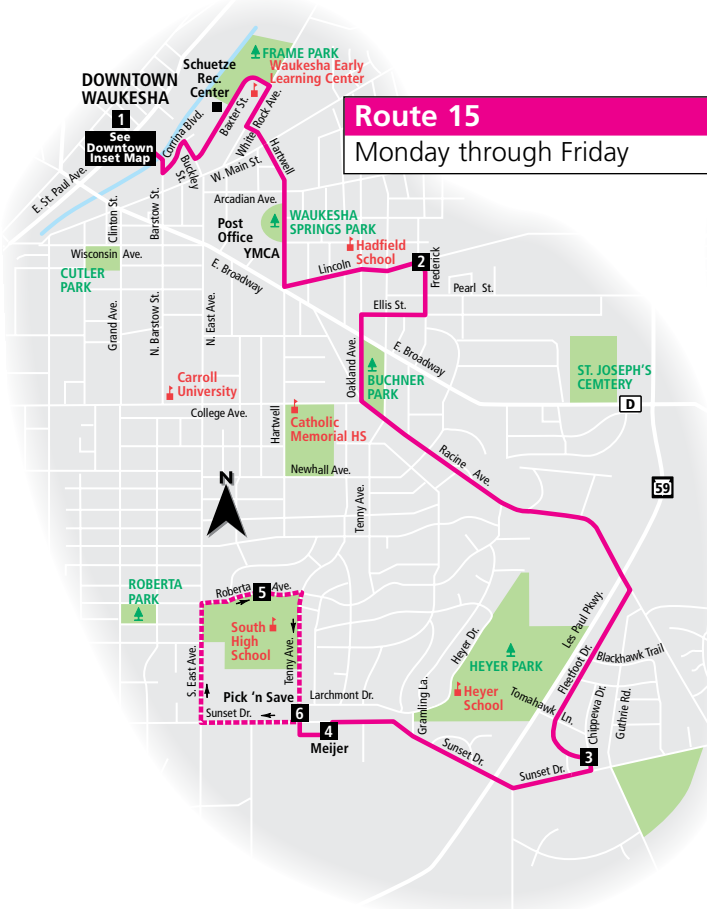

ROUTE 15 Racine Avenue

Effective February 19, 2018

Route 3 and 15
combine to operate as one route on Saturdays.

Key	
	Route 15 - Local service
	Route 15 - Limited service
	Route 3/15 - Local service
	Buses travel in direction of arrow
	Timing Point
	School
	Point of Interest
	Park

Operates from Bay I at the Downtown Transit Center

15 Outbound from Downtown Waukesha

Downtown Transit Center	Perkins & Lincoln	Fleetfoot & Chippewa	Meijer	South High	Tenny & Sunset
1	2	3	4	5	6
MONDAY THROUGH FRIDAY					
6:30	6:40	6:48	6:52	6:58	6:59
7:40	7:50	7:58	8:02	8:08	8:09
8:50	9:00	9:08	9:12	-:-	-:-
9:50	10:00	10:08	10:12	-:-	-:-
10:50	11:00	11:08	11:12	-:-	-:-
11:50	12:00	12:08	12:12	-:-	-:-
12:50	1:00	1:08	1:12	-:-	-:-
1:50	2:00	2:08	2:12	2:18	2:19
-:-	-:-	-:-	-:-	S3:09	S3:11
3:00	3:10	3:18	3:22	3:28	3:29
4:10	4:20	4:28	4:32	4:38	4:39
5:15	5:25	5:33	5:37	-:-	-:-
6:15	6:25	6:33	6:37	-:-	-:-

Downtown Transit Center	Perkins & Lincoln	Fleetfoot & Chippewa	Meijer	Big Bend & Sunset
1	2	3	4	5
SATURDAYS				
8:50	9:00	9:08	9:12	9:15
9:50	10:00	10:08	10:12	10:15
10:50	11:00	11:08	11:12	11:15
11:50	12:00	12:08	12:12	12:15
12:50	1:00	1:08	1:12	1:15
1:50	2:00	2:08	2:12	2:15
2:50	3:00	3:08	3:12	3:15
3:50	4:00	4:08	4:12	4:15
4:50	5:00	5:08	5:12	5:15
5:50	6:00	6:08	6:12	6:15
6:50	7:00	7:08	7:12	7:15

3/15 Inbound to Downtown Waukesha

Big Bend & Sunset	Meijer	Fleetfoot & Chippewa	Perkins & Lincoln	Downtown Transit Center
5	4	3	2	1
SATURDAYS				
8:15	8:20	8:24	8:34	8:45
9:15	9:20	9:24	9:34	9:45
10:15	10:20	10:24	10:34	10:45
11:15	11:20	11:24	11:34	11:45
12:15	12:20	12:24	12:34	12:45
1:15	1:20	1:24	1:34	1:45
2:15	2:20	2:24	2:34	2:45
3:15	3:20	3:24	3:34	3:45
4:15	4:20	4:24	4:34	4:45
5:15	5:20	5:24	5:34	5:45
6:15	6:20	6:24	6:34	6:45
7:15	7:20	7:24	7:34	7:45