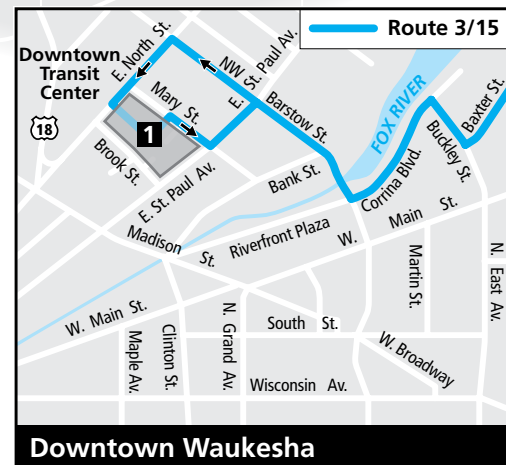

ROUTE 15 Racine Avenue

Effective February 19, 2018

Route 3 and 15
combine to operate as one route on Saturdays.

Key	
	Route 15 - Local service
	Route 15 - Limited service
	Route 3/15 - Local service
	Buses travel in direction of arrow
	Timing Point
	School
	Point of Interest
	Park

Operates from Bay I at the Downtown Transit Center

15 Outbound from Downtown Waukesha

Downtown Transit Center	Perkins & Lincoln	Fleetfoot & Chippewa	Meijer	South High	Tenny & Sunset
1	2	3	4	5	6
MONDAY THROUGH FRIDAY					
6:30	6:40	6:48	6:52	6:58	6:59
7:40	7:50	7:58	8:02	8:08	8:09
8:50	9:00	9:08	9:12	-:-	-:-
9:50	10:00	10:08	10:12	-:-	-:-
10:50	11:00	11:08	11:12	-:-	-:-
11:50	12:00	12:08	12:12	-:-	-:-
12:50	1:00	1:08	1:12	-:-	-:-
1:50	2:00	2:08	2:12	2:18	2:19
-:-	-:-	-:-	-:-	S3:09	S3:11
3:00	3:10	3:18	3:22	3:28	3:29
4:10	4:20	4:28	4:32	4:38	4:39
5:15	5:25	5:33	5:37	-:-	-:-
6:15	6:25	6:33	6:37	-:-	-:-

15 Inbound to Downtown Waukesha

Tenny & Sunset	Meijer	Fleetfoot & Chippewa	Perkins & Lincoln	Downtown Transit Center
6	4	3	2	1
MONDAY THROUGH FRIDAY				
E5:58	-:-	6:05	6:14	6:25
7:08	7:09	7:15	7:24	7:35
8:18	8:19	8:25	8:34	8:45
-:-	9:19	9:25	9:34	9:45
-:-	10:19	10:25	10:34	10:45
-:-	11:19	11:25	11:34	11:45
-:-	12:19	12:25	12:34	12:45
-:-	1:19	1:25	1:34	1:45
2:28	2:29	2:35	2:44	2:55
S3:11	-:-	S3:19	S3:28	S3:39
3:38	3:39	3:45	3:54	4:05
4:43	4:44	4:50	4:59	5:10
-:-	5:44	5:50	5:59	6:10
-:-	6:44	6:50	6:59	7:10

3/15 Inbound to Downtown Waukesha

Big Bend & Sunset	Meijer	Fleetfoot & Chippewa	Perkins & Lincoln	Downtown Transit Center
5	4	3	2	1
SATURDAYS				
8:15	8:20	8:24	8:34	8:45
9:15	9:20	9:24	9:34	9:45
10:15	10:20	10:24	10:34	10:45
11:15	11:20	11:24	11:34	11:45
12:15	12:20	12:24	12:34	12:45
1:15	1:20	1:24	1:34	1:45
2:15	2:20	2:24	2:34	2:45
3:15	3:20	3:24	3:34	3:45
4:15	4:20	4:24	4:34	4:45
5:15	5:20	5:24	5:34	5:45
6:15	6:20	6:24	6:34	6:45
7:15	7:20	7:24	7:34	7:45