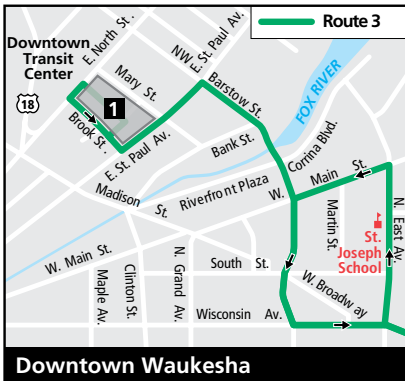

ROUTE 3 Hartwell

Effective February 19, 2018

Downtown Waukesha
At the Downtown Transit Center, all weekday trips come from or go to Route 7.

Route 3 Monday through Friday

Route 3/15 Saturday

Downtown Waukesha

Route 3 and 15
combine to operate as one route on Saturdays.

Key	
	Route 3 - Local service
	Route 3/15 - Local service
	Buses travel in direction of arrow
	Timing Point
	School
	Point of Interest
	Park

3

Downtown to Big Bend & Sunset to Downtown

Downtown Transit Center	Hartwell College	Big Bend & Sunset	Big Bend & Sunset	Hartwell College	Downtown Transit Center
1	2	3	3	2	1
MONDAY THROUGH FRIDAY					
-:-	-:-	6:09	6:09	6:18	6:25
7:05	7:11	7:16	7:19	7:28	7:35
8:15	8:21	8:26	8:29	8:38	8:45
9:20	9:26	9:31	9:31	9:40	9:47
10:20	10:26	10:31	10:31	10:40	10:47
11:20	11:26	11:31	11:31	11:40	11:47
12:20	12:26	12:31	12:31	12:40	12:47
1:20	1:26	1:31	1:31	1:40	1:47
2:25	2:31	2:36	2:39	2:48	2:55
3:35	3:41	3:46	3:49	3:58	4:05
4:10	4:16	4:21	4:24	4:33	4:40
4:45	4:51	4:56	4:56	5:05	5:12
5:45	5:51	5:56	5:56	6:05	6:12
6:45	6:51	6:56	6:56	7:05	7:12

3/15 Outbound from Downtown Waukesha

Downtown Transit Center	Perkins & Lincoln	Fleetfoot & Chippewa	Meijer	Big Bend & Sunset
1	2	3	4	5
SATURDAYS				
8:50	9:00	9:08	9:12	9:15
9:50	10:00	10:08	10:12	10:15
10:50	11:00	11:08	11:12	11:15
11:50	12:00	12:08	12:12	12:15
12:50	1:00	1:08	1:12	1:15
1:50	2:00	2:08	2:12	2:15
2:50	3:00	3:08	3:12	3:15
3:50	4:00	4:08	4:12	4:15
4:50	5:00	5:08	5:12	5:15
5:50	6:00	6:08	6:12	6:15
6:50	7:00	7:08	7:12	7:15