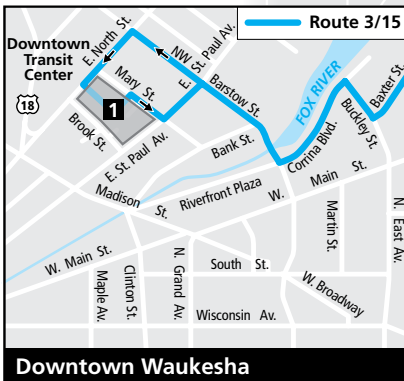

ROUTE 3 Hartwell

Effective February 19, 2018

Downtown Waukesha
At the Downtown Transit Center, all weekday trips come from or go to Route 7.

Route 3 Monday through Friday

Route 3/15 Saturday

Downtown Waukesha

Route 3 and 15
combine to operate as one route on Saturdays.

Key	
	Route 3 - Local service
	Route 3/15 - Local service
	Buses travel in direction of arrow
	Timing Point
	School
	Point of Interest
	Park

3/15 Outbound from Downtown Waukesha

Downtown Transit Center	Perkins & Lincoln	Fleetfoot & Chippewa	Meijer	Big Bend & Sunset
1	2	3	4	5
SATURDAYS				
8:50	9:00	9:08	9:12	9:15
9:50	10:00	10:08	10:12	10:15
10:50	11:00	11:08	11:12	11:15
11:50	12:00	12:08	12:12	12:15
12:50	1:00	1:08	1:12	1:15
1:50	2:00	2:08	2:12	2:15
2:50	3:00	3:08	3:12	3:15
3:50	4:00	4:08	4:12	4:15
4:50	5:00	5:08	5:12	5:15
5:50	6:00	6:08	6:12	6:15
6:50	7:00	7:08	7:12	7:15

3/15 Inbound to Downtown Waukesha

Big Bend & Sunset	Meijer	Fleetfoot & Chippewa	Perkins & Lincoln	Downtown Transit Center
5	4	3	2	1
SATURDAYS				
8:15	8:20	8:24	8:34	8:45
9:15	9:20	9:24	9:34	9:45
10:15	10:20	10:24	10:34	10:45
11:15	11:20	11:24	11:34	11:45
12:15	12:20	12:24	12:34	12:45
1:15	1:20	1:24	1:34	1:45
2:15	2:20	2:24	2:34	2:45
3:15	3:20	3:24	3:34	3:45
4:15	4:20	4:24	4:34	4:45
5:15	5:20	5:24	5:34	5:45
6:15	6:20	6:24	6:34	6:45
7:15	7:20	7:24	7:34	7:45