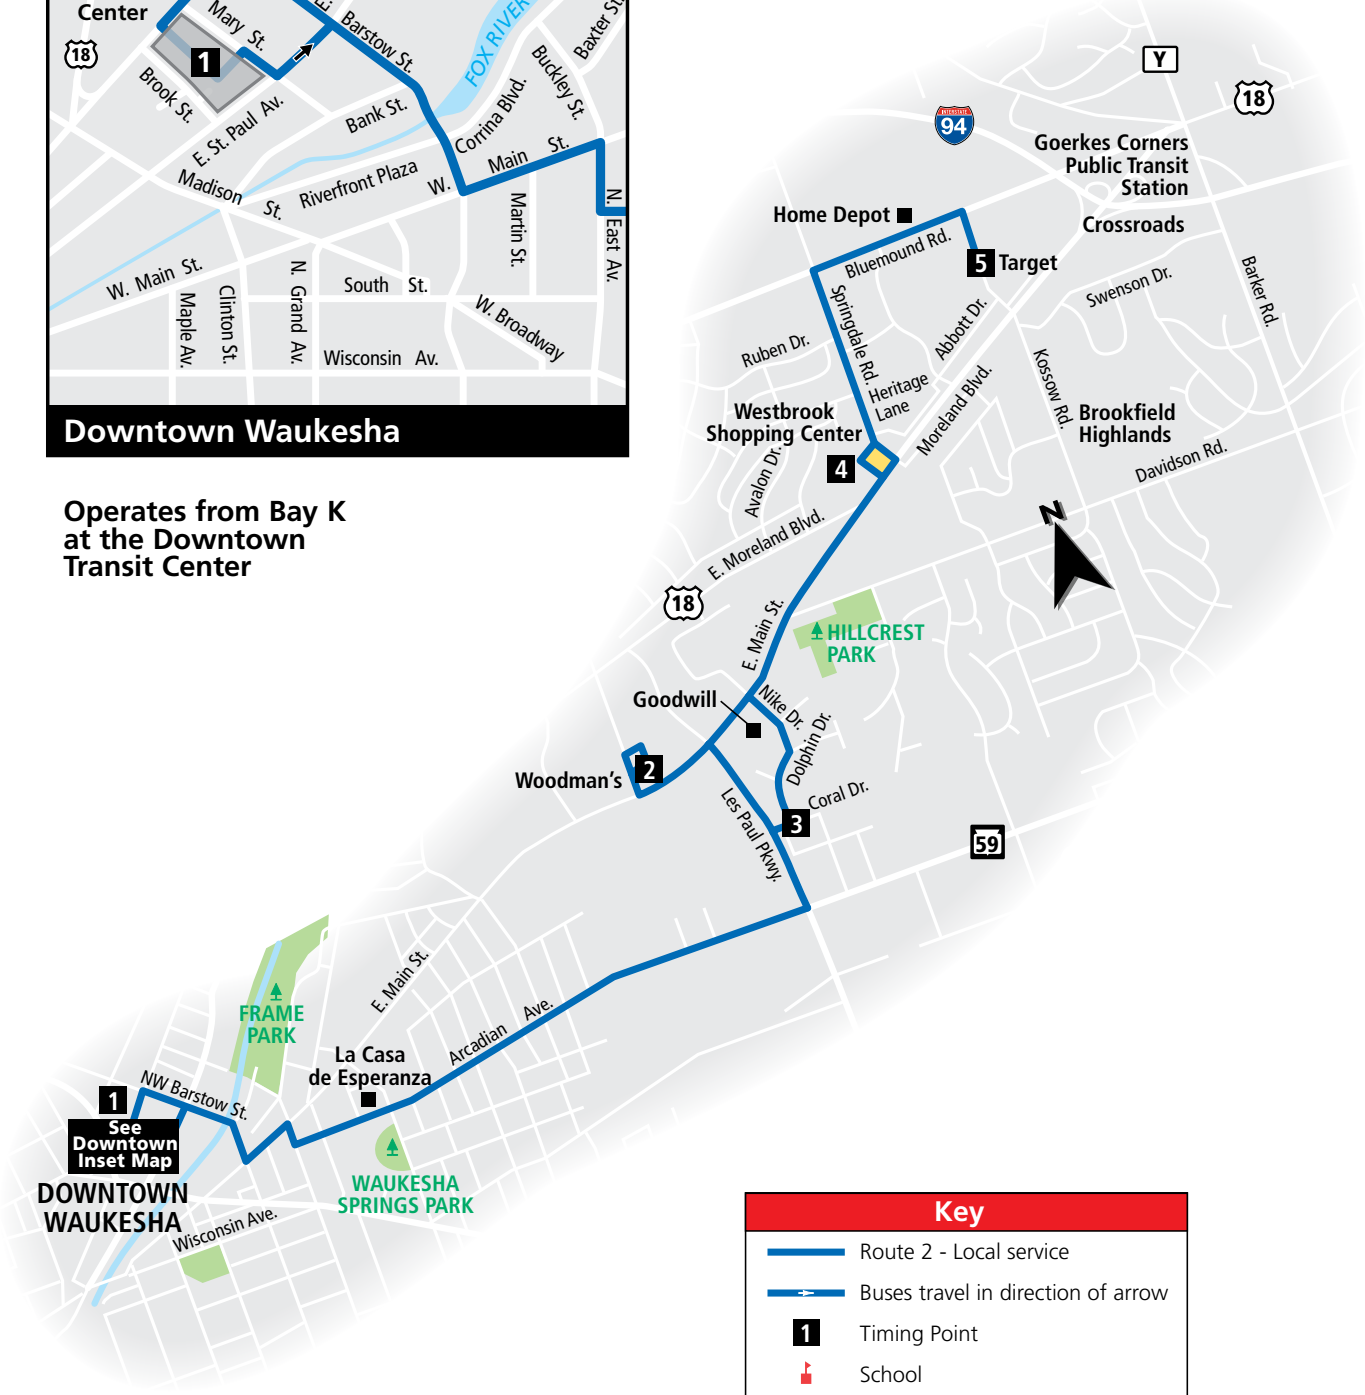

ROUTE 2 Arcadian

Effective February 19, 2018

Operates from Bay K at the Downtown Transit Center

Key	
	Route 2 - Local service
	Buses travel in direction of arrow
	Timing Point
	School
	Shopping Center
	Point of Interest
	Park

2 Inbound to Downtown

Target	Westbrook Shopping Center	Dolphin & Coral	Woodman's	Downtown Transit Center
5	4	3	2	1
MONDAY THROUGH FRIDAY				
K6:01	-:-	6:12	6:16	6:27
7:08	7:14	7:20	7:24	7:35
8:18	8:24	8:30	8:34	8:45
9:18	9:24	9:30	9:34	9:47
10:18	10:24	10:30	10:34	10:47
11:18	11:24	11:30	11:34	11:47
12:18	12:24	12:30	12:34	12:47
1:18	1:24	1:30	1:34	1:47
2:28	2:34	2:40	2:44	2:55
3:38	3:44	3:50	3:54	4:05
4:43	4:49	4:55	4:59	5:10
5:43	5:49	5:55	5:59	6:12
6:43	6:49	6:55	6:59	7:12
7:43	7:49	7:55	7:59	8:12
8:43	8:49	8:55	8:59	9:12

am times (times shown in light type)
pm times (times shown in bold type)

K Leaves Kossow Rd. & Bluemound at time shown.
Does not enter Target.

2

Outbound from Downtown

Downtown Transit Center	Woodman's	Dolphin & Coral	Target
1	2	3	5
SUNDAYS			
9:50	10:01	10:06	10:17
10:50	11:01	11:06	11:17
11:50	12:01	12:06	12:17
12:50	1:01	1:06	1:17
1:50	2:01	2:06	2:17
2:50	3:01	3:06	3:17
3:50	4:01	4:06	4:17
4:50	5:01	5:06	5:17
5:50	6:01	6:06	6:17

2

Inbound to Downtown

Target	Westbrook Shopping Center	Dolphin & Coral	Woodman's	Downtown Transit Center
5	4	3	2	1
SUNDAYS				
10:18	10:24	10:30	10:34	10:45
11:18	11:24	11:30	11:34	11:45
12:18	12:24	12:30	12:34	12:45
1:18	1:24	1:30	1:34	1:45
2:18	2:24	2:30	2:34	2:45
3:18	3:24	3:30	3:34	3:45
4:18	4:24	4:30	4:34	4:45
5:18	5:24	5:30	5:34	5:45
6:18	6:24	6:30	6:34	6:45