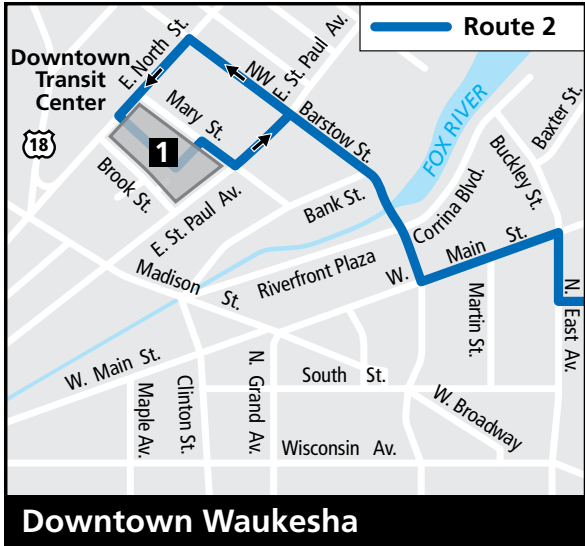

ROUTE 2 Arcadian

Effective February 19, 2018

Operates from Bay K at the Downtown Transit Center

Key	
	Route 2 - Local service
	Buses travel in direction of arrow
	Timing Point
	School
	Shopping Center
	Point of Interest
	Park

2 Outbound from Downtown

Downtown Transit Center	Woodman's	Dolphin & Coral	Target
1	2	3	5
MONDAY THROUGH FRIDAY			
5:55	-:-	6:05	-:-
6:30	6:41	6:46	6:57
7:40	7:51	7:56	8:07
8:50	9:01	9:06	9:17
9:50	10:01	10:06	10:17
10:50	11:01	11:06	11:17
11:50	12:01	12:06	12:17
12:50	1:01	1:06	1:17
1:50	2:01	2:06	2:17
3:00	3:11	3:16	3:27
4:10	4:21	4:26	4:37
5:15	5:26	5:31	5:42
6:15	6:26	6:31	6:42
7:15	7:26	7:31	7:42
8:15	8:26	8:31	8:42

2 Inbound to Downtown

Target	Westbrook Shopping Center	Dolphin & Coral	Woodman's	Downtown Transit Center
5	4	3	2	1
MONDAY THROUGH FRIDAY				
K6:01	-:-	6:12	6:16	6:27
7:08	7:14	7:20	7:24	7:35
8:18	8:24	8:30	8:34	8:45
9:18	9:24	9:30	9:34	9:47
10:18	10:24	10:30	10:34	10:47
11:18	11:24	11:30	11:34	11:47
12:18	12:24	12:30	12:34	12:47
1:18	1:24	1:30	1:34	1:47
2:28	2:34	2:40	2:44	2:55
3:38	3:44	3:50	3:54	4:05
4:43	4:49	4:55	4:59	5:10
5:43	5:49	5:55	5:59	6:12
6:43	6:49	6:55	6:59	7:12
7:43	7:49	7:55	7:59	8:12
8:43	8:49	8:55	8:59	9:12

2

Inbound to Downtown

Target	Westbrook Shopping Center	Dolphin & Coral	Woodman's	Downtown Transit Center
5	4	3	2	1
SUNDAYS				
10:18	10:24	10:30	10:34	10:45
11:18	11:24	11:30	11:34	11:45
12:18	12:24	12:30	12:34	12:45
1:18	1:24	1:30	1:34	1:45
2:18	2:24	2:30	2:34	2:45
3:18	3:24	3:30	3:34	3:45
4:18	4:24	4:30	4:34	4:45
5:18	5:24	5:30	5:34	5:45
6:18	6:24	6:30	6:34	6:45