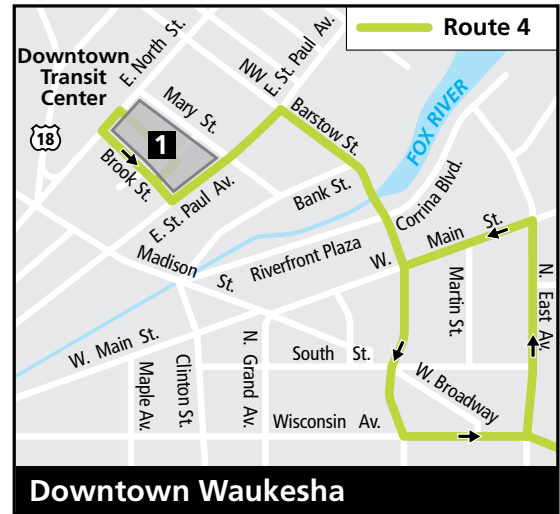

ROUTE 4 Grand

Effective May 15, 2017

Key	
	Route 4 - Local service
	Route 4 - Limited service
	Buses travel in direction of arrow
	Timing Point
	School
	Point of Interest
	Park

4

Downtown to Wal-Mart to Downtown

Downtown Transit Center	Grand & College	Grand & Sunset	Wal-Mart (arr)	Wal-Mart (dep)	Grand & Sunset	Grand & College	Downtown Transit Center
1	2	3	4	4	3	2	1
MONDAY THROUGH FRIDAY							
-:-	-:-	-:-	-:-	-:-	5:43	5:46	5:52
5:55	6:01	6:04	6:07	6:10	6:14	6:17	6:25
6:30	6:36	6:39	6:42	6:45	6:49	6:52	7:00
7:05	7:11	7:15	7:18	7:20	7:24	7:27	7:35
7:40	7:46	7:49	7:52	7:55	7:59	8:02	8:10
8:15	8:21	8:24	8:27	8:30	8:34	8:37	8:45
8:50	8:56	8:59	9:02	9:02	9:06	9:09	9:17
9:20	9:26	9:29	9:32	9:32	9:36	9:39	9:47
9:50	9:56	9:59	10:02	10:02	10:06	10:09	10:17
10:20	10:26	10:29	10:32	10:32	10:36	10:39	10:47
10:50	10:56	10:59	11:02	11:02	11:06	11:09	11:17
11:20	11:26	11:29	11:32	11:32	11:36	11:39	11:47
11:50	11:56	11:59	12:02	12:02	12:06	12:09	12:17
12:20	12:26	12:29	12:32	12:32	12:36	12:39	12:47
12:50	12:56	12:59	1:02	1:02	1:06	1:09	1:17
1:20	1:26	1:29	1:32	1:32	1:36	1:39	1:47
1:50	1:56	1:59	2:02	2:02	2:06	2:09	2:17
2:25	2:31	2:35	2:38	2:40	2:44	2:47	2:55
-:-	▲S2:44	S2:47	S2:50	S2:50	S2:54	-:-	-:-
3:00	3:06	3:10	3:13	3:15	3:19	3:22	3:30
3:35	3:41	3:45	3:48	3:50	3:54	3:57	4:05
4:10	4:16	4:20	4:23	4:25	4:29	4:32	4:40
4:45	4:51	4:54	4:57	4:57	5:01	5:04	5:12
5:15	5:21	5:24	5:27	5:27	5:31	5:34	5:42
5:45	5:51	5:54	5:57	5:57	6:01	6:04	6:12
6:15	6:21	6:24	6:27	6:27	6:31	6:34	6:42
7:15	7:21	7:24	7:27	7:27	7:31	7:34	7:42
8:15	8:21	8:24	8:27	8:27	8:31	8:34	8:42
9:15	9:21	9:24	9:27	G9:27	-:-	-:-	-:-

am times (times shown in light type) **pm times** (times shown in **bold** type)

G To West Ave. and Sunset Dr. only.

S Operates school days only.

▲ From Les Paul M.S. 2:43 pm.

At the Downtown Transit Center, all trips come from or go to Route 8