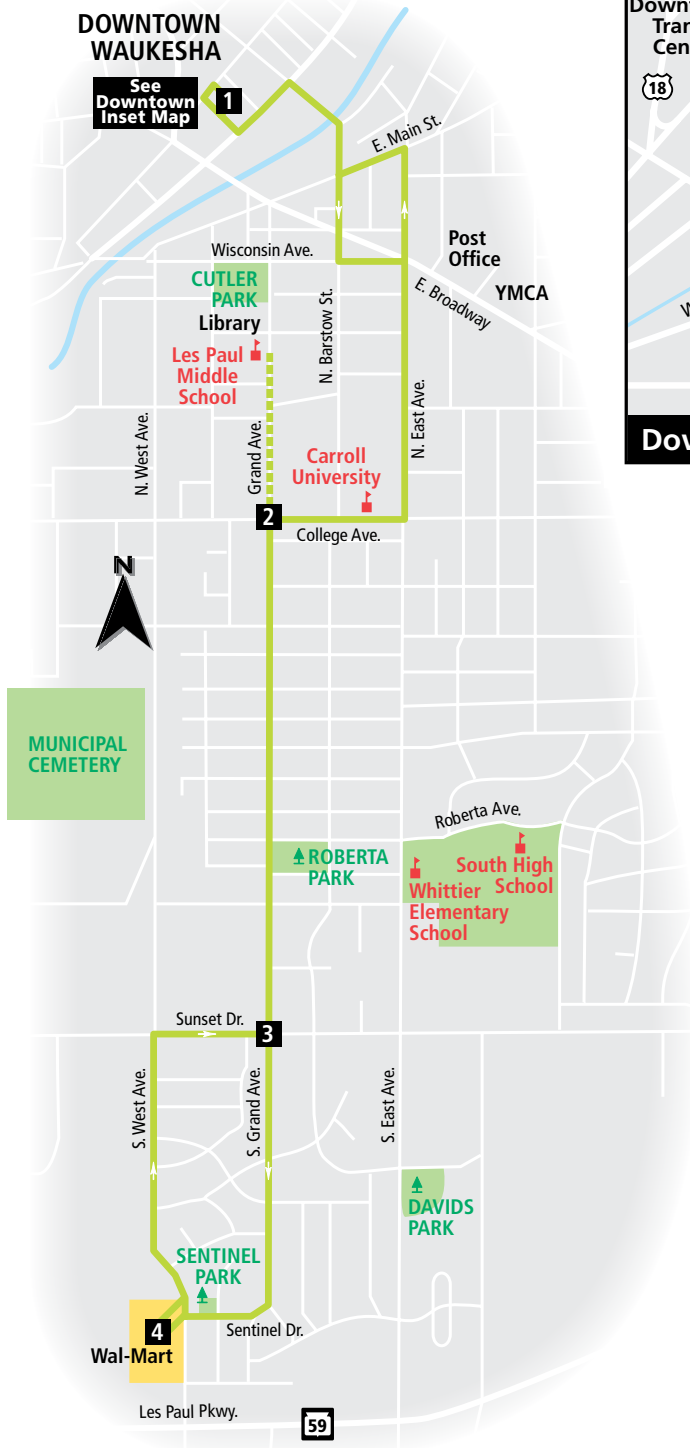

ROUTE 4 Grand

Effective May 15, 2017

Key	
	Route 4 - Local service
	Route 4 - Limited service
	Buses travel in direction of arrow
	Timing Point
	School
	Point of Interest
	Park

4

Downtown to Wal-Mart to Downtown

Downtown Transit Center	Grand & College	Grand & Sunset	Wal-Mart (arr)	Wal-Mart (dep)	Grand & Sunset	Grand & College	Downtown Transit Center
1	2	3	4	4	3	2	1
MONDAY THROUGH FRIDAY							
-:-	-:-	-:-	-:-	-:-	5:43	5:46	5:52
5:55	6:01	6:04	6:07	6:10	6:14	6:17	6:25
6:30	6:36	6:39	6:42	6:45	6:49	6:52	7:00
7:05	7:11	7:15	7:18	7:20	7:24	7:27	7:35
7:40	7:46	7:49	7:52	7:55	7:59	8:02	8:10
8:15	8:21	8:24	8:27	8:30	8:34	8:37	8:45
8:50	8:56	8:59	9:02	9:02	9:06	9:09	9:17
9:20	9:26	9:29	9:32	9:32	9:36	9:39	9:47
9:50	9:56	9:59	10:02	10:02	10:06	10:09	10:17
10:20	10:26	10:29	10:32	10:32	10:36	10:39	10:47
10:50	10:56	10:59	11:02	11:02	11:06	11:09	11:17
11:20	11:26	11:29	11:32	11:32	11:36	11:39	11:47
11:50	11:56	11:59	12:02	12:02	12:06	12:09	12:17
12:20	12:26	12:29	12:32	12:32	12:36	12:39	12:47
12:50	12:56	12:59	1:02	1:02	1:06	1:09	1:17
1:20	1:26	1:29	1:32	1:32	1:36	1:39	1:47
1:50	1:56	1:59	2:02	2:02	2:06	2:09	2:17
2:25	2:31	2:35	2:38	2:40	2:44	2:47	2:55
-:-	▲S2:44	S2:47	S2:50	S2:50	S2:54	-:-	-:-
3:00	3:06	3:10	3:13	3:15	3:19	3:22	3:30
3:35	3:41	3:45	3:48	3:50	3:54	3:57	4:05
4:10	4:16	4:20	4:23	4:25	4:29	4:32	4:40
4:45	4:51	4:54	4:57	4:57	5:01	5:04	5:12
5:15	5:21	5:24	5:27	5:27	5:31	5:34	5:42
5:45	5:51	5:54	5:57	5:57	6:01	6:04	6:12
6:15	6:21	6:24	6:27	6:27	6:31	6:34	6:42
7:15	7:21	7:24	7:27	7:27	7:31	7:34	7:42
8:15	8:21	8:24	8:27	8:27	8:31	8:34	8:42
9:15	9:21	9:24	9:27	G9:27	-:-	-:-	-:-

am times (times shown in light type) **pm times** (times shown in **bold** type)

G To West Ave. and Sunset Dr. only.

S Operates school days only.

▲ From Les Paul M.S. 2:43 pm.

At the Downtown Transit Center, all trips come from or go to Route 8