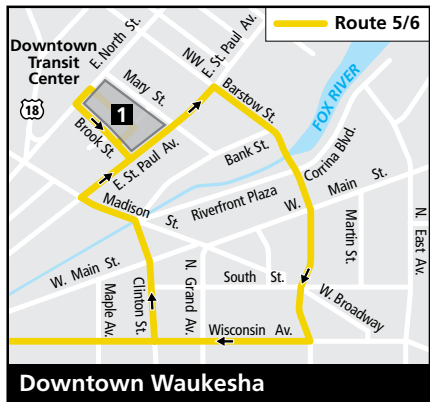

# ROUTE 6

### Route 5/6

Weekend Service

#### Key

- Route 6 - Local service
- Route 6 - Limited service
- Route 5 & 6 - Local service
- Route 5 & 6 - Limited service
- Buses travel in direction of arrow
- 1 Timing Point
- School
- Point of Interest
- Shopping Center

**Route 5 and 6**  
combine to operate as one route on Weekends.

Route 5/6 Weekend Service Operates from Bay D at the Downtown Transit Center.

Route 6 Operates from Bay E at the Downtown Transit Center.