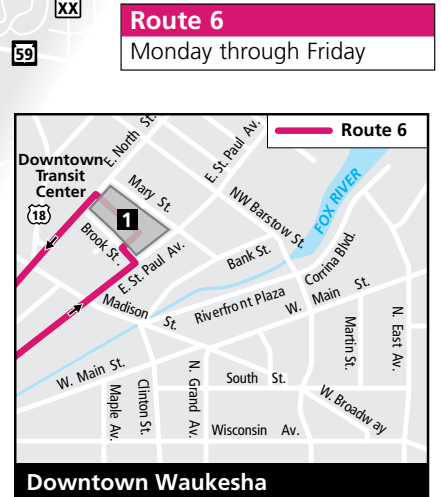

# ROUTE 6

### Route 5/6

Weekend Service

#### Key

- Route 6 - Local service
- Route 6 - Limited service
- Route 5 & 6 - Local service
- Route 5 & 6 - Limited service
- Buses travel in direction of arrow
- 1 Timing Point
- School
- Point of Interest
- Shopping Center

**Route 5 and 6**  
combine to operate as one route on Weekends.

Route 5/6 Weekend Service Operates from Bay D at the Downtown Transit Center.

Route 6 Operates from Bay E at the Downtown Transit Center.