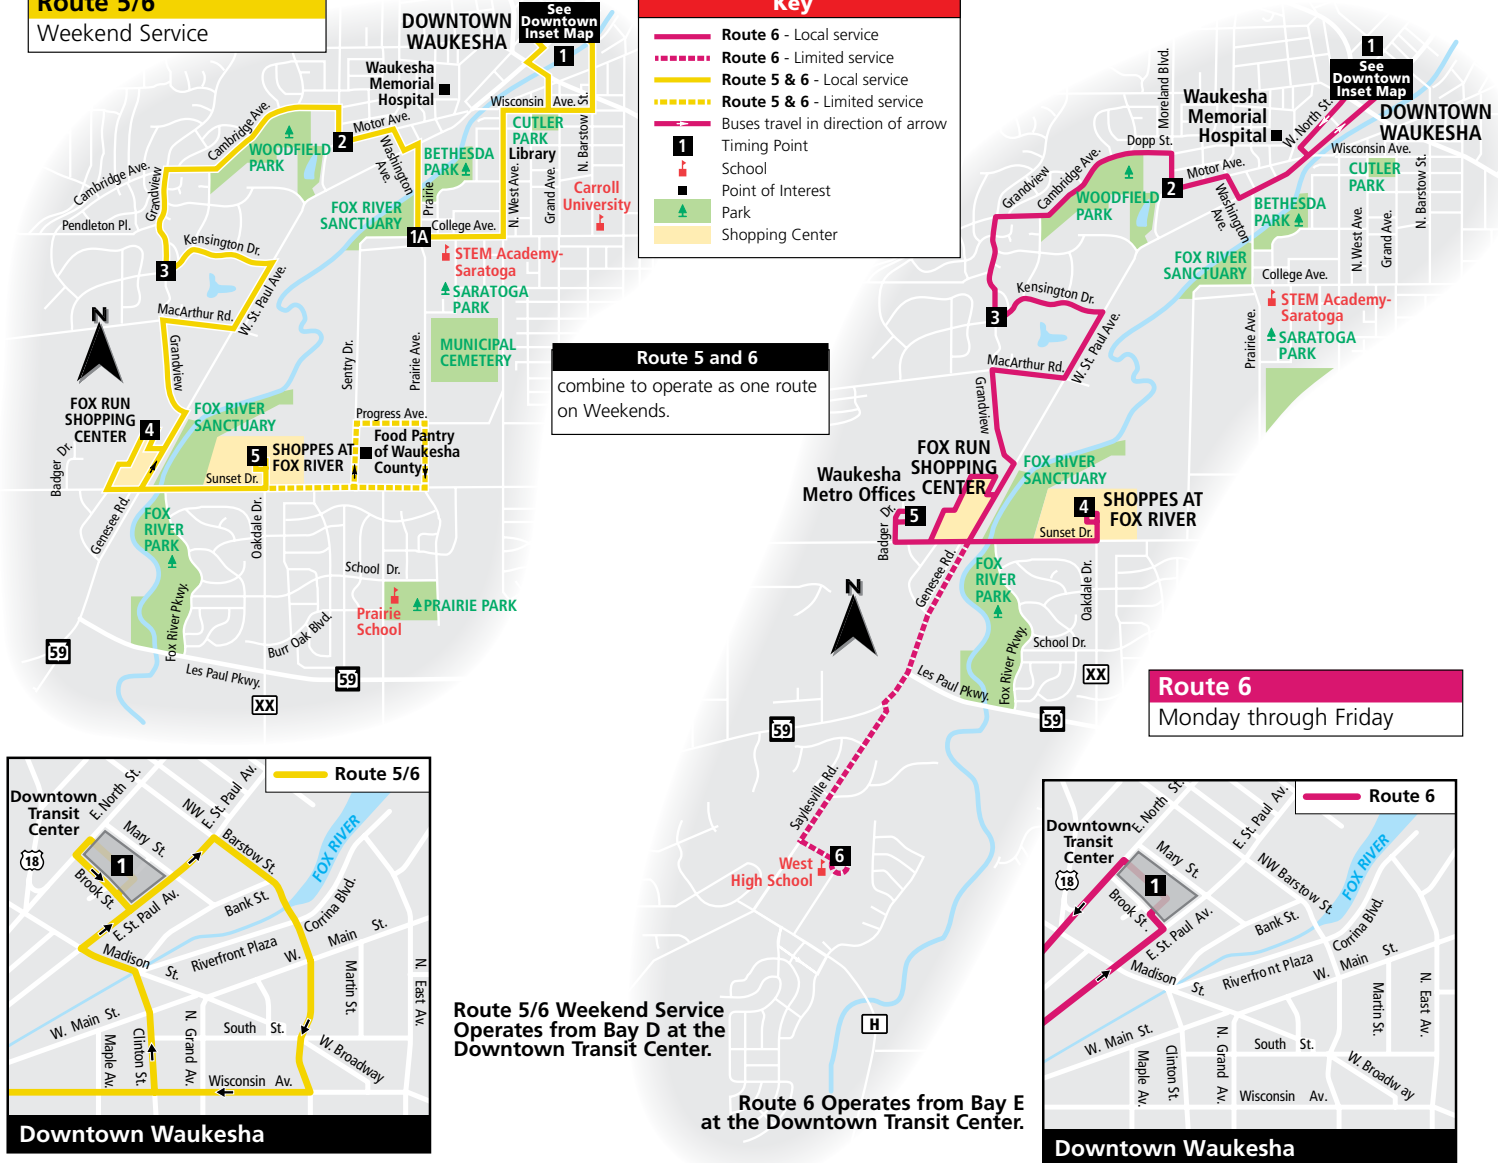

#### Key

- Route 6 - Local service
- Route 6 - Limited service
- Route 5 & 6 - Local service
- Route 5 & 6 - Limited service
- Buses travel in direction of arrow
- 1 Timing Point
- School
- Point of Interest
- Shopping Center

**Route 5 and 6**  
combine to operate as one route on Weekends.

Route 5/6 Weekend Service Operates from Bay D at the Downtown Transit Center.

Route 6 Operates from Bay E at the Downtown Transit Center.

**P** Operates to Sentry, Progress, Prairie, and Sunset prior to the Shoppes at Fox River

**5/6****Shoppes at Fox River to Downtown**

Shoppes at Fox River	Grandview & Kensington	Moreland & Motor	College & Prairie	Downtown Transit Center
5	3	2	1A	1
<b>SATURDAYS</b>				
8:24	8:31	8:36	8:40	8:47
9:24	9:31	9:36	9:40	9:47
10:24	10:31	10:36	10:40	10:47
11:24	11:31	11:36	11:40	11:47
<b>12:24</b>	<b>12:31</b>	<b>12:36</b>	<b>12:40</b>	<b>12:47</b>
<b>1:24</b>	<b>1:31</b>	<b>1:36</b>	<b>1:40</b>	<b>1:47</b>
<b>2:24</b>	<b>2:31</b>	<b>2:36</b>	<b>2:40</b>	<b>2:47</b>
<b>3:24</b>	<b>3:31</b>	<b>3:36</b>	<b>3:40</b>	<b>3:47</b>
<b>4:24</b>	<b>4:31</b>	<b>4:36</b>	<b>4:40</b>	<b>4:47</b>
<b>5:24</b>	<b>5:31</b>	<b>5:36</b>	<b>5:40</b>	<b>5:47</b>
<b>6:24</b>	<b>6:31</b>	<b>6:36</b>	<b>6:40</b>	<b>6:47</b>
<b>7:24</b>	<b>7:31</b>	<b>7:36</b>	<b>7:40</b>	<b>7:47</b>
<b>8:24</b>	<b>8:31</b>	<b>8:36</b>	<b>8:40</b>	<b>8:47</b>

## 5/6 Shoppes at Fox River to Downtown

Shoppes at Fox River	Grandview & Kensington	Moreland & Motor	College & Prairie	Downtown Transit Center
5	3	2	1A	1
<b>SUNDAYS</b>				
9:24	9:31	9:36	9:40	9:47
10:24	10:31	10:36	10:40	10:47
11:24	11:31	11:36	11:40	11:47
<b>12:24</b>	<b>12:31</b>	<b>12:36</b>	<b>12:40</b>	<b>12:47</b>
<b>1:24</b>	<b>1:31</b>	<b>1:36</b>	<b>1:40</b>	<b>1:47</b>
<b>2:24</b>	<b>2:31</b>	<b>2:36</b>	<b>2:40</b>	<b>2:47</b>
<b>3:24</b>	<b>3:31</b>	<b>3:36</b>	<b>3:40</b>	<b>3:47</b>
<b>4:24</b>	<b>4:31</b>	<b>4:36</b>	<b>4:40</b>	<b>4:47</b>