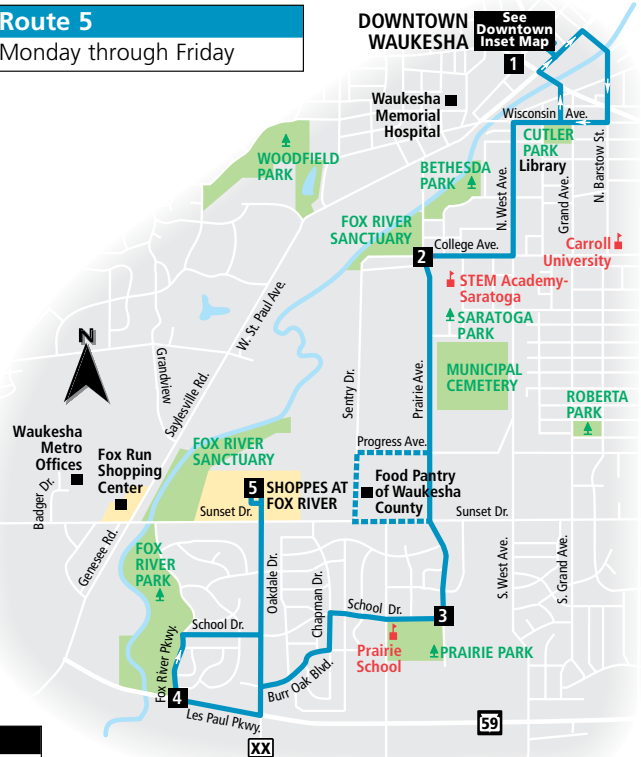

Route 5 Monday through Friday

Route 5 and 6
combine to operate as one route on Weekends.