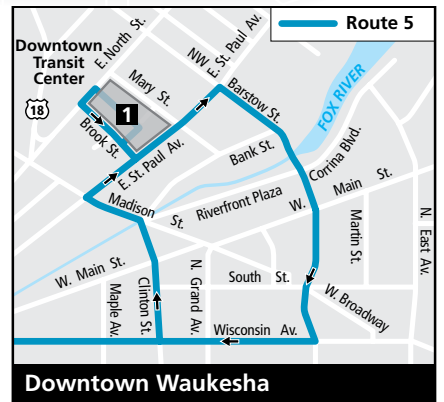

ROUTE 5 Prairie

Effective October 31, 2016

Route 5/6 Weekend Service

Route 5 Monday through Friday

Route 5 and 6
combine to operate as one route on Weekends.

| Key | |
|-----|------------------------------------|
| | Route 5 - Local service |
| | Route 5 - Limited service |
| | Route 5 & 6 - Local service |
| | Route 5 & 6 - Limited service |
| | Buses travel in direction of arrow |
| | Timing Point |
| | School |
| | Point of Interest |
| | Park |
| | Shopping Center |

Operates from Bay D at the Downtown Transit Center

5

Downtown to Shoppes at Fox River

| Downtown Transit Center | College & Prairie | School & Prairie | Fox River & Waterview | Shoppes at Fox River |
|------------------------------|-------------------|------------------|-----------------------|----------------------|
| 1 | 2 | 3 | 4 | 5 |
| MONDAY THROUGH FRIDAY | | | | |
| 6:30 | 6:39 | 6:44 | 6:49 | 6:54 |
| 7:40 | 7:49 | 7:54 | 7:59 | 8:04 |
| 8:50 | 8:59 | 9:04 | 9:09 | 9:14 |
| 9:50 | 9:59 | 10:04 | 10:09 | 10:14 |
| 10:50 | 10:59 | 11:04 | 11:09 | 11:14 |
| 11:50 | 11:59 | 12:04 | 12:09 | 12:14 |
| 12:50 | R12:59 | 1:07 | 1:12 | 1:17 |
| 1:50 | R1:59 | 2:07 | 2:12 | 2:17 |
| 3:00 | 3:09 | 3:14 | 3:19 | 3:24 |
| 4:10 | 4:19 | 4:24 | 4:29 | 4:34 |
| 5:15 | 5:24 | 5:29 | 5:34 | 5:39 |
| 6:15 | 6:24 | 6:29 | 6:34 | 6:39 |