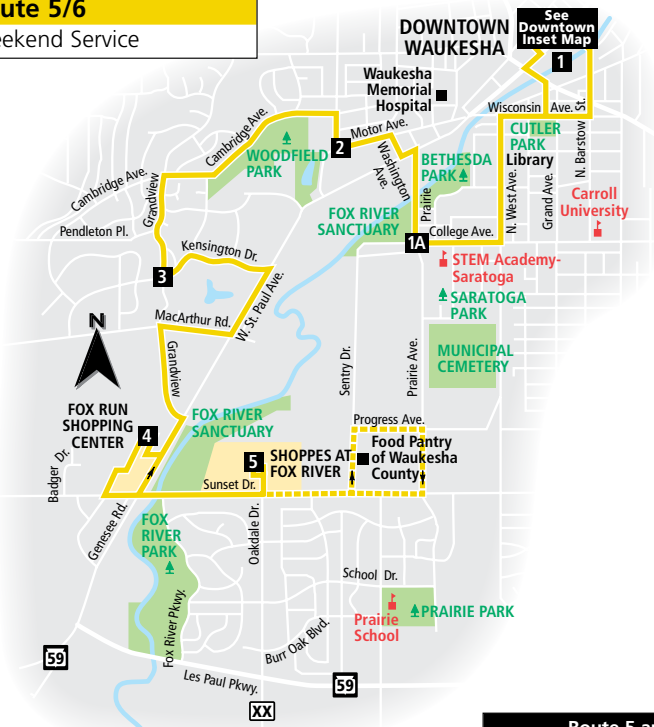

Route 5/6 Weekend Service