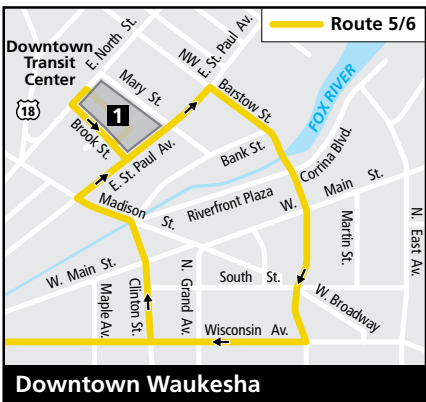

ROUTE 5 Prairie

Effective October 31, 2016

Route 5/6 Weekend Service

Route 5 Monday through Friday

Route 5 and 6
combine to operate as one route on Weekends.

| Key | |
|-----|------------------------------------|
| | Route 5 - Local service |
| | Route 5 - Limited service |
| | Route 5 & 6 - Local service |
| | Route 5 & 6 - Limited service |
| | Buses travel in direction of arrow |
| | Timing Point |
| | School |
| | Point of Interest |
| | Park |
| | Shopping Center |

Operates from Bay D at the Downtown Transit Center

5

Downtown to Shoppes at Fox River

| Downtown Transit Center | College & Prairie | School & Prairie | Fox River & Waterview | Shoppes at Fox River |
|------------------------------|-------------------|------------------|-----------------------|----------------------|
| 1 | 2 | 3 | 4 | 5 |
| MONDAY THROUGH FRIDAY | | | | |
| 6:30 | 6:39 | 6:44 | 6:49 | 6:54 |
| 7:40 | 7:49 | 7:54 | 7:59 | 8:04 |
| 8:50 | 8:59 | 9:04 | 9:09 | 9:14 |
| 9:50 | 9:59 | 10:04 | 10:09 | 10:14 |
| 10:50 | 10:59 | 11:04 | 11:09 | 11:14 |
| 11:50 | 11:59 | 12:04 | 12:09 | 12:14 |
| 12:50 | R12:59 | 1:07 | 1:12 | 1:17 |
| 1:50 | R1:59 | 2:07 | 2:12 | 2:17 |
| 3:00 | 3:09 | 3:14 | 3:19 | 3:24 |
| 4:10 | 4:19 | 4:24 | 4:29 | 4:34 |
| 5:15 | 5:24 | 5:29 | 5:34 | 5:39 |
| 6:15 | 6:24 | 6:29 | 6:34 | 6:39 |