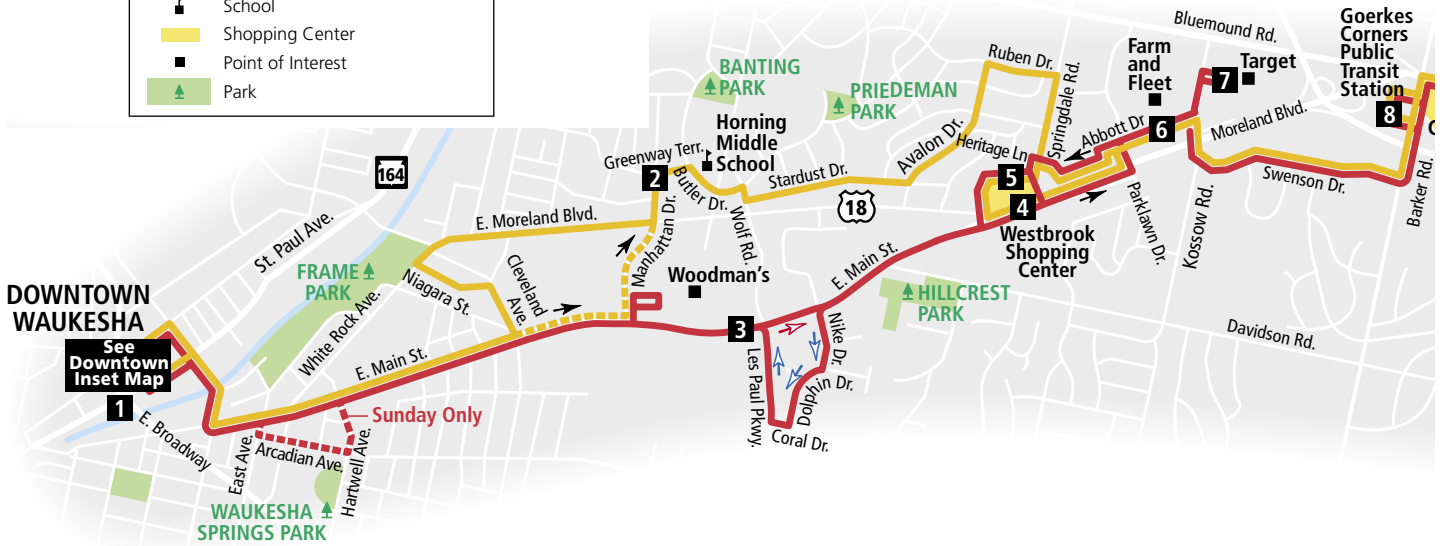

Waukesha Service