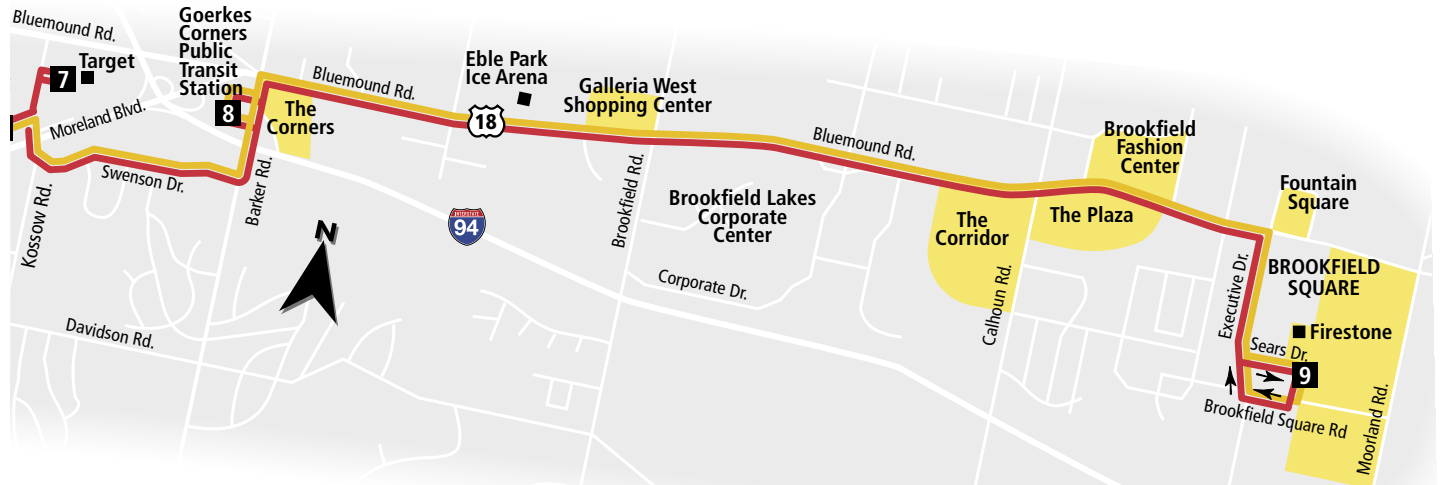

Bluemoor Road Service