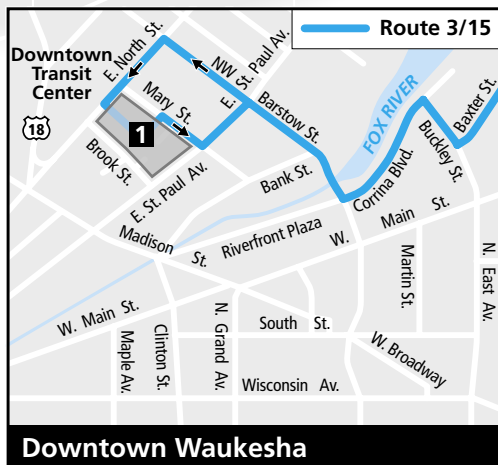

ROUTE 15 Racine Avenue

Effective June 7, 2021

Route 3 and 15
combine to operate as one route on Saturdays.

Key	
	Route 15 - Local service
	Route 15 - Limited service
	Route 3/15 - Local service
	Buses travel in direction of arrow
	Timing Point
	School
	Point of Interest
	Park

Operates from Bay I at the Downtown Transit Center

15 Outbound from Downtown Waukesha

Downtown Transit Center	Lincoln & Greenfield	Fleetfoot & Chippewa	Meijer	South High	Pick 'n Save
1	2	3	4	5	6
MONDAY THROUGH FRIDAY					
6:30	6:40	6:48	6:52	6:58	6:59
7:40	7:50	7:58	8:02	8:08	8:09
8:50	9:00	9:08	9:12	-:-	-:-
9:50	10:00	10:08	10:12	-:-	-:-
10:50	11:00	11:08	11:12	-:-	-:-
11:50	12:00	12:08	12:12	-:-	-:-
12:50	1:00	1:08	1:12	-:-	-:-
1:50	2:00	2:08	2:12	2:18	2:19
-:-	-:-	-:-	-:-	S3:09	S3:11
3:00	3:10	3:18	3:22	3:28	3:29
4:10	4:20	4:28	4:32	4:38	4:39
5:15	5:25	5:33	5:37	-:-	-:-
6:15	6:25	6:33	6:37	-:-	-:-

Downtown Transit Center	Lincoln & Greenfield	Fleetfoot & Chippewa	Meijer	Big Bend & Sunset
1	2	3	4	5
SATURDAYS				
8:50	9:00	9:08	9:12	9:15
9:50	10:00	10:08	10:12	10:15
10:50	11:00	11:08	11:12	11:15
11:50	12:00	12:08	12:12	12:15
12:50	1:00	1:08	1:12	1:15
1:50	2:00	2:08	2:12	2:15
2:50	3:00	3:08	3:12	3:15
3:50	4:00	4:08	4:12	4:15
4:50	5:00	5:08	5:12	5:15
5:50	6:00	6:08	6:12	6:15
6:50	7:00	7:08	7:12	7:15

3/15 Inbound to Downtown Waukesha

Big Bend & Sunset	Meijer	Fleetfoot & Chippewa	Lincoln & Greenfield	Downtown Transit Center
5	4	3	2	1
SATURDAYS				
8:15	8:20	8:24	8:34	8:45
9:15	9:20	9:24	9:34	9:45
10:15	10:20	10:24	10:34	10:45
11:15	11:20	11:24	11:34	11:45
12:15	12:20	12:24	12:34	12:45
1:15	1:20	1:24	1:34	1:45
2:15	2:20	2:24	2:34	2:45
3:15	3:20	3:24	3:34	3:45
4:15	4:20	4:24	4:34	4:45
5:15	5:20	5:24	5:34	5:45
6:15	6:20	6:24	6:34	6:45