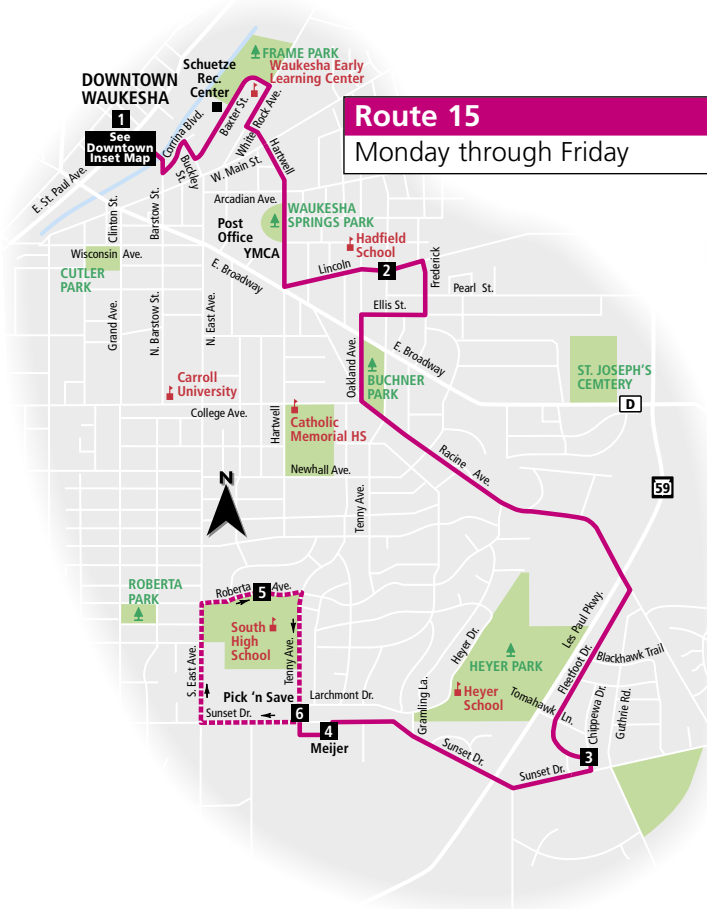

ROUTE 15 Racine Avenue

Effective June 7, 2021

Route 3 and 15
combine to operate as one route on Saturdays.

Key	
	Route 15 - Local service
	Route 15 - Limited service
	Route 3/15 - Local service
	Buses travel in direction of arrow
	Timing Point
	School
	Point of Interest
	Park

Operates from Bay I at the Downtown Transit Center

15 Outbound from Downtown Waukesha

Downtown Transit Center	Lincoln & Greenfield	Fleetfoot & Chippewa	Meijer	South High	Pick 'n Save
1	2	3	4	5	6
MONDAY THROUGH FRIDAY					
6:30	6:40	6:48	6:52	6:58	6:59
7:40	7:50	7:58	8:02	8:08	8:09
8:50	9:00	9:08	9:12	-:-	-:-
9:50	10:00	10:08	10:12	-:-	-:-
10:50	11:00	11:08	11:12	-:-	-:-
11:50	12:00	12:08	12:12	-:-	-:-
12:50	1:00	1:08	1:12	-:-	-:-
1:50	2:00	2:08	2:12	2:18	2:19
-:-	-:-	-:-	-:-	S3:09	S3:11
3:00	3:10	3:18	3:22	3:28	3:29
4:10	4:20	4:28	4:32	4:38	4:39
5:15	5:25	5:33	5:37	-:-	-:-
6:15	6:25	6:33	6:37	-:-	-:-

Downtown Transit Center	Lincoln & Greenfield	Fleetfoot & Chippewa	Meijer	Big Bend & Sunset
1	2	3	4	5
SATURDAYS				
8:50	9:00	9:08	9:12	9:15
9:50	10:00	10:08	10:12	10:15
10:50	11:00	11:08	11:12	11:15
11:50	12:00	12:08	12:12	12:15
12:50	1:00	1:08	1:12	1:15
1:50	2:00	2:08	2:12	2:15
2:50	3:00	3:08	3:12	3:15
3:50	4:00	4:08	4:12	4:15
4:50	5:00	5:08	5:12	5:15
5:50	6:00	6:08	6:12	6:15
6:50	7:00	7:08	7:12	7:15

3/15 Inbound to Downtown Waukesha

Big Bend & Sunset	Meijer	Fleetfoot & Chippewa	Lincoln & Greenfield	Downtown Transit Center
5	4	3	2	1
SATURDAYS				
8:15	8:20	8:24	8:34	8:45
9:15	9:20	9:24	9:34	9:45
10:15	10:20	10:24	10:34	10:45
11:15	11:20	11:24	11:34	11:45
12:15	12:20	12:24	12:34	12:45
1:15	1:20	1:24	1:34	1:45
2:15	2:20	2:24	2:34	2:45
3:15	3:20	3:24	3:34	3:45
4:15	4:20	4:24	4:34	4:45
5:15	5:20	5:24	5:34	5:45
6:15	6:20	6:24	6:34	6:45