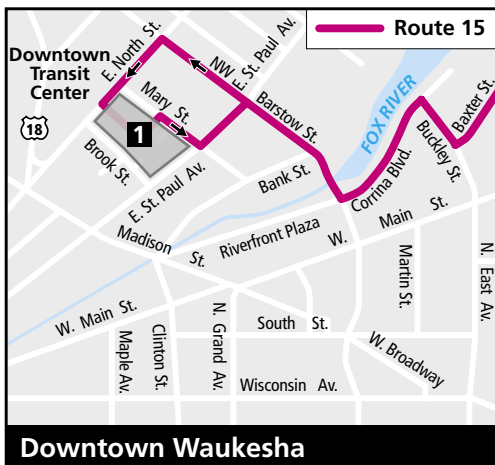

ROUTE 15 Racine Avenue

Effective June 7, 2021

Route 3 and 15
combine to operate as one route on Saturdays.

Key	
	Route 15 - Local service
	Route 15 - Limited service
	Route 3/15 - Local service
	Buses travel in direction of arrow
	Timing Point
	School
	Point of Interest
	Park

Operates from Bay I at the Downtown Transit Center

15 Outbound from Downtown Waukesha

Downtown Transit Center	Lincoln & Greenfield	Fleetfoot & Chippewa	Meijer	South High	Pick 'n Save
1	2	3	4	5	6
MONDAY THROUGH FRIDAY					
6:30	6:40	6:48	6:52	6:58	6:59
7:40	7:50	7:58	8:02	8:08	8:09
8:50	9:00	9:08	9:12	-:-	-:-
9:50	10:00	10:08	10:12	-:-	-:-
10:50	11:00	11:08	11:12	-:-	-:-
11:50	12:00	12:08	12:12	-:-	-:-
12:50	1:00	1:08	1:12	-:-	-:-
1:50	2:00	2:08	2:12	2:18	2:19
-:-	-:-	-:-	-:-	S3:09	S3:11
3:00	3:10	3:18	3:22	3:28	3:29
4:10	4:20	4:28	4:32	4:38	4:39
5:15	5:25	5:33	5:37	-:-	-:-
6:15	6:25	6:33	6:37	-:-	-:-

Downtown Transit Center	Lincoln & Greenfield	Fleetfoot & Chippewa	Meijer	Big Bend & Sunset
1	2	3	4	5
SATURDAYS				
8:50	9:00	9:08	9:12	9:15
9:50	10:00	10:08	10:12	10:15
10:50	11:00	11:08	11:12	11:15
11:50	12:00	12:08	12:12	12:15
12:50	1:00	1:08	1:12	1:15
1:50	2:00	2:08	2:12	2:15
2:50	3:00	3:08	3:12	3:15
3:50	4:00	4:08	4:12	4:15
4:50	5:00	5:08	5:12	5:15
5:50	6:00	6:08	6:12	6:15
6:50	7:00	7:08	7:12	7:15

3/15 Inbound to Downtown Waukesha

Big Bend & Sunset	Meijer	Fleetfoot & Chippewa	Lincoln & Greenfield	Downtown Transit Center
5	4	3	2	1
SATURDAYS				
8:15	8:20	8:24	8:34	8:45
9:15	9:20	9:24	9:34	9:45
10:15	10:20	10:24	10:34	10:45
11:15	11:20	11:24	11:34	11:45
12:15	12:20	12:24	12:34	12:45
1:15	1:20	1:24	1:34	1:45
2:15	2:20	2:24	2:34	2:45
3:15	3:20	3:24	3:34	3:45
4:15	4:20	4:24	4:34	4:45
5:15	5:20	5:24	5:34	5:45
6:15	6:20	6:24	6:34	6:45