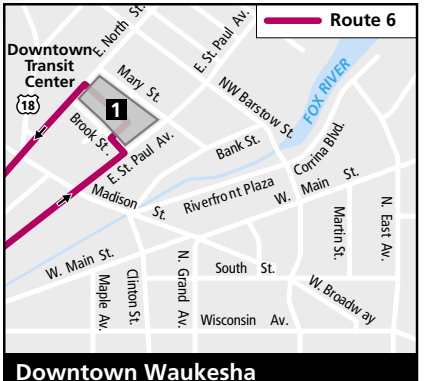

Route 5 and 6
combine to operate as one route on Weekends.

Route 6

Monday through Friday

Route 5/6 Weekend Service Operates from Bay D at the Downtown Transit Center.

Route 6 Operates from Bay E at the Downtown Transit Center.

6

Downtown to Badger Drive

Downtown Transit Center	Cambridge & Bonnie	Berkshire at Kensington	Kohl's Aldi	Badger Drive	West High School
1	2	3	5	6	7
MONDAY THROUGH FRIDAY					
6:30	6:36	6:41	6:46	6:49	S 7:00
7:40	7:46	7:51	7:56	7:59	-:-
8:50	8:56	9:01	9:06	9:09	-:-
9:50	9:56	10:01	10:06	10:09	-:-
10:50	10:56	11:01	11:06	11:09	-:-
11:50	11:56	12:01	12:06	12:09	-:-
12:50	12:56	1:01	1:06	1:09	-:-
1:50	1:56	2:01	2:06	2:09	-:-
3:00	3:06	3:11	3:16	3:19	S 3:32
4:10	4:16	4:21	4:26	4:29	-:-
5:15	5:21	5:26	5:31	5:34	-:-
6:15	6:21	6:26	6:31	6:34	-:-
7:15	7:21	7:26	7:31	7:34	-:-
-	-	-	-	-	-
9:15	9:21	9:26	9:31	9:34	-:-

6

Badger Drive to Downtown

Badger Drive	West High School	Shoppes at Fox River	Berkshire at Kensington	Cambridge & Bonnie	Downtown Transit Center
6	7	4	3	2	1
MONDAY THROUGH FRIDAY					
6:07	-:-	-:-	6:13	6:18	6:25
6:50	S 7:00	7:13	7:21	7:27	7:35
8:08	-:-	8:21	8:29	8:36	8:45
9:16	-:-	9:21	9:29	9:36	9:45
10:16	-:-	10:21	10:29	10:36	10:45
11:16	-:-	11:21	11:29	11:36	11:45
12:16	-:-	12:21	12:29	12:36	12:45
1:16	-:-	1:21	1:29	1:36	1:45
2:26	-:-	2:31	2:39	2:45	2:55
3:22	S 3:32	3:43	3:51	3:57	4:05
4:38	-:-	4:43	4:51	4:57	5:10
5:41	-:-	5:46	5:54	6:00	6:10
6:41	-:-	6:46	6:54	7:00	7:10

5/6 Downtown to Shoppes at Fox River

Downtown Transit Center	West & Dunbar	Cambridge at Bonnie	Berkshire at Kensington	Kohl's Aldi	St Vincent De Paul	Shoppes at Fox River
1	2	3	4	5	6	7
SUNDAYS						
9:50	9:55	10:01	10:06	10:10	10:16	10:21
10:50	10:55	11:01	11:06	11:10	11:16	11:21
11:50	11:55	12:01	12:06	12:10	12:16	12:21
12:50	12:55	1:01	1:06	1:10	1:16	1:21
1:50	1:55	2:01	2:06	2:10	2:16	2:21
2:50	2:55	3:01	3:06	3:10	3:16	3:21
3:50	3:55	4:01	4:06	4:10	4:16	4:21
4:50	4:55	5:01	5:06	5:10	5:16	5:21