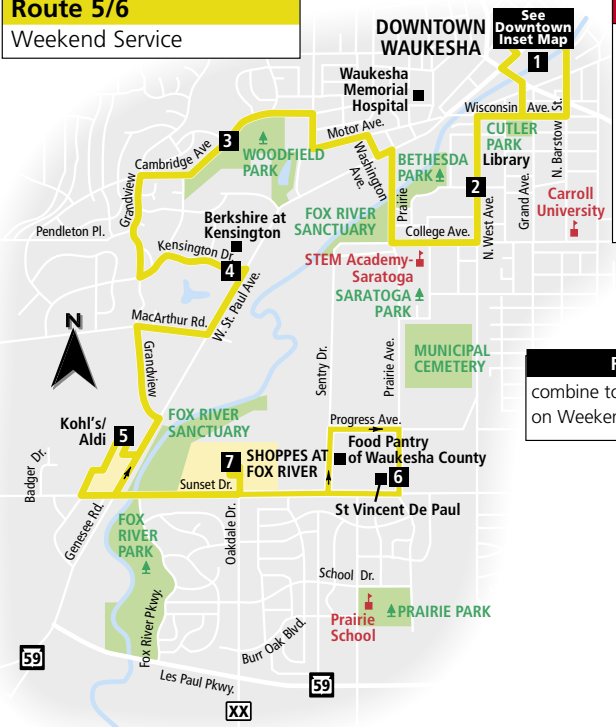

Route 5/6

Weekend Service

Key

- Route 6 - Local service
- Route 6 - Limited service
- Route 5 & 6 - Local service
- Buses travel in direction of arrow
- Timing Point
- School
- Point of Interest
- Park
- Shopping Center

Route 5 and 6
combine to operate as one route on Weekends.