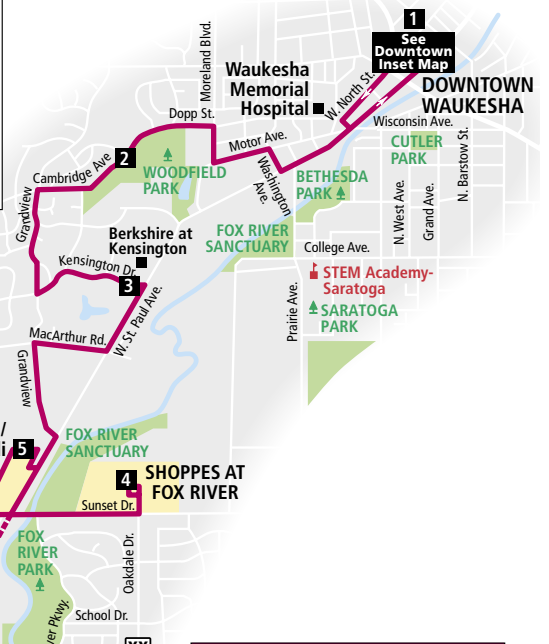

Route 5 and 6
combine to operate as one route on Weekends.

Route 6

Monday through Friday

Route 5/6 Weekend Service Operates from Bay D at the Downtown Transit Center.

Route 6 Operates from Bay E at the Downtown Transit Center.

5/6 Shoppes at Fox River to Downtown

Shoppes at Fox River	Berkshire at Kensington	Cambridge at Bonnie	West & Dunbar	Downtown Transit Center
7	4	3	2	1
SATURDAYS				
8:23	8:30	8:34	8:40	8:45
9:23	9:30	9:34	9:40	9:45
10:23	10:30	10:34	10:40	10:45
11:23	11:30	11:34	11:40	11:45
12:23	12:30	12:34	12:40	12:45
1:23	1:30	1:34	1:40	1:45
2:23	2:30	2:34	2:40	2:45
3:23	3:30	3:34	3:40	3:45
4:23	4:30	4:34	4:40	4:45
5:23	5:30	5:34	5:40	5:45
6:23	6:30	6:34	6:40	6:45
7:23	7:30	7:34	7:40	7:45

5/6 Downtown to Shoppes at Fox River

Downtown Transit Center	West & Dunbar	Cambridge at Bonnie	Berkshire at Kensington	Kohl's Aldi	St Vincent De Paul	Shoppes at Fox River
1	2	3	4	5	6	7
SUNDAYS						
9:50	9:55	10:01	10:06	10:10	10:16	10:21
10:50	10:55	11:01	11:06	11:10	11:16	11:21
11:50	11:55	12:01	12:06	12:10	12:16	12:21
12:50	12:55	1:01	1:06	1:10	1:16	1:21
1:50	1:55	2:01	2:06	2:10	2:16	2:21
2:50	2:55	3:01	3:06	3:10	3:16	3:21
3:50	3:55	4:01	4:06	4:10	4:16	4:21
4:50	4:55	5:01	5:06	5:10	5:16	5:21

5/6 Shoppes at Fox River to Downtown

Shoppes at Fox River	Berkshire at Kensington	Cambridge at Bonnie	West & Dunbar	Downtown Transit Center
7	4	3	2	1
SUNDAYS				
9:23	9:30	9:34	9:40	9:45
10:23	10:30	10:34	10:40	10:45
11:23	11:30	11:34	11:40	11:45
12:23	12:30	12:34	12:40	12:45
1:23	1:30	1:34	1:40	1:45
2:23	2:30	2:34	2:40	2:45
3:23	3:30	3:34	3:40	3:45
4:23	4:30	4:34	4:40	4:45