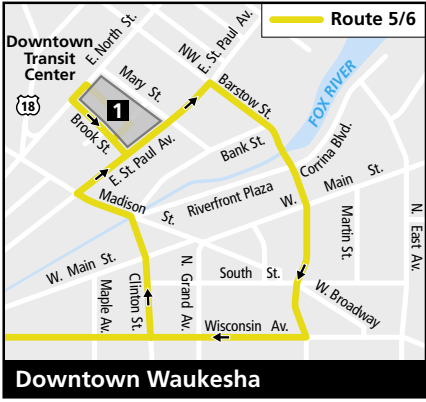

ROUTE 6

St. Paul

Effective June 7, 2021

Route 5/6

Weekend Service

Key

- Route 6 - Local service
- Route 6 - Limited service
- Route 5 & 6 - Local service
- Buses travel in direction of arrow
- Timing Point
- School
- Point of Interest
- Park
- Shopping Center

Route 5 and 6
combine to operate as one route on Weekends.

Route 6

Monday through Friday

Route 5/6 Weekend Service Operates from Bay D at the Downtown Transit Center.

Route 6 Operates from Bay E at the Downtown Transit Center.

6

Badger Drive to Downtown

Badger Drive	West High School	Shoppes at Fox River	Berkshire at Kensington	Cambridge & Bonnie	Downtown Transit Center
6	7	4	3	2	1
MONDAY THROUGH FRIDAY					
6:07	-:-	-:-	6:13	6:18	6:25
6:50	S 7:00	7:13	7:21	7:27	7:35
8:08	-:-	8:21	8:29	8:36	8:45
9:16	-:-	9:21	9:29	9:36	9:45
10:16	-:-	10:21	10:29	10:36	10:45
11:16	-:-	11:21	11:29	11:36	11:45
12:16	-:-	12:21	12:29	12:36	12:45
1:16	-:-	1:21	1:29	1:36	1:45
2:26	-:-	2:31	2:39	2:45	2:55
3:22	S 3:32	3:43	3:51	3:57	4:05
4:38	-:-	4:43	4:51	4:57	5:10
5:41	-:-	5:46	5:54	6:00	6:10
6:41	-:-	6:46	6:54	7:00	7:10

5/6 Downtown to Shoppes at Fox River

Downtown Transit Center	West & Dunbar	Cambridge at Bonnie	Berkshire at Kensington	Kohl's Aldi	St Vincent De Paul	Shoppes at Fox River
1	2	3	4	5	6	7
SUNDAYS						
9:50	9:55	10:01	10:06	10:10	10:16	10:21
10:50	10:55	11:01	11:06	11:10	11:16	11:21
11:50	11:55	12:01	12:06	12:10	12:16	12:21
12:50	12:55	1:01	1:06	1:10	1:16	1:21
1:50	1:55	2:01	2:06	2:10	2:16	2:21
2:50	2:55	3:01	3:06	3:10	3:16	3:21
3:50	3:55	4:01	4:06	4:10	4:16	4:21
4:50	4:55	5:01	5:06	5:10	5:16	5:21