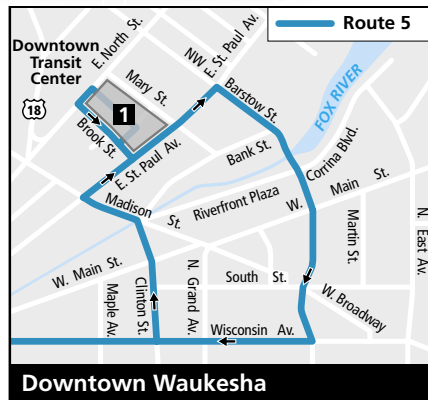

Operates from Bay D at the Downtown Transit Center

5

Downtown to Shoppes at Fox River

| Downtown Transit Center | West & Dunbar | St Vincent De Paul | Fox River & Waterview | Shoppes at Fox River |
|------------------------------|---------------|--------------------|-----------------------|----------------------|
| 1 | 2 | 3 | 4 | 5 |
| MONDAY THROUGH FRIDAY | | | | |
| 6:30 | 6:35 | 6:40 | 6:47 | 6:54 |
| 7:40 | 7:45 | 7:50 | 7:57 | 8:04 |
| 8:50 | 8:55 | 9:00 | 9:07 | 9:14 |
| 9:50 | 9:55 | 10:00 | 10:07 | 10:14 |
| 10:50 | 10:55 | 11:00 | 11:07 | 11:14 |
| 11:50 | 11:55 | 12:00 | 12:07 | 12:14 |
| 12:50 | R12:55 | -- | 1:10 | 1:17 |
| 1:50 | R1:55 | -- | 2:10 | 2:17 |
| 3:00 | 3:05 | 3:10 | 3:17 | 3:24 |
| 4:10 | 4:15 | 4:20 | 4:27 | 4:34 |
| 5:15 | 5:20 | 5:25 | 5:32 | 5:39 |
| 6:15 | 6:20 | 6:25 | -- | -- |

5

Shoppes at Fox River to Downtown

| Shoppes at Fox River | Fox River & Waterview | St Vincent De Paul | West & Dunbar | Downtown Transit Center |
|------------------------------|-----------------------|--------------------|---------------|-------------------------|
| 5 | 4 | 3 | 2 | 1 |
| MONDAY THROUGH FRIDAY | | | | |
| -- | 6:07 | 6:14 | 6:18 | 6:25 |
| 7:11 | 7:16 | 7:23 | 7:27 | 7:35 |
| 8:21 | 8:26 | 8:33 | 8:37 | 8:45 |
| 9:21 | 9:26 | 9:33 | 9:37 | 9:45 |
| 10:21 | 10:26 | 10:33 | 10:37 | 10:45 |
| 11:21 | 11:26 | 11:33 | 11:37 | 11:45 |
| 12:21 | 12:26 | 12:31 | 12:37 | 12:45 |
| 1:19 | 1:24 | P1:31 | 1:37 | 1:45 |
| 2:29 | 2:34 | P2:41 | 2:47 | 2:55 |
| 3:41 | 3:46 | 3:53 | 3:57 | 4:05 |
| 4:46 | 4:51 | 4:58 | 5:02 | 5:10 |
| 5:46 | 5:51 | 5:58 | 6:02 | 6:10 |