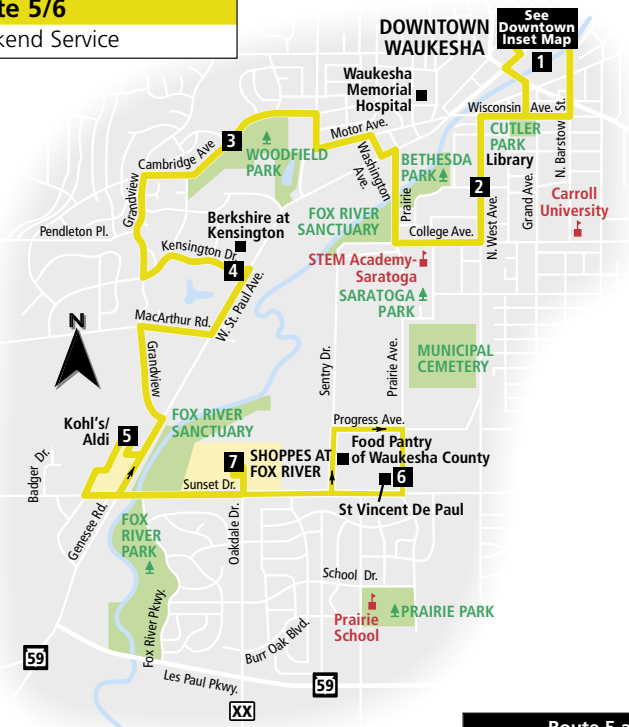

Route 5/6 Weekend Service