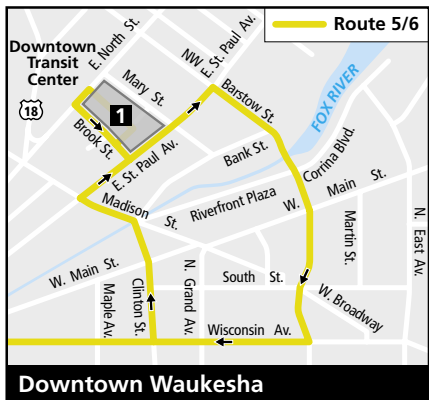

Key	
	Route 5 - Local service
	Route 5 - Limited service
	Route 5 & 6 - Local service
	Buses travel in direction of arrow
	Timing Point
	School
	Point of Interest
	Park
	Shopping Center