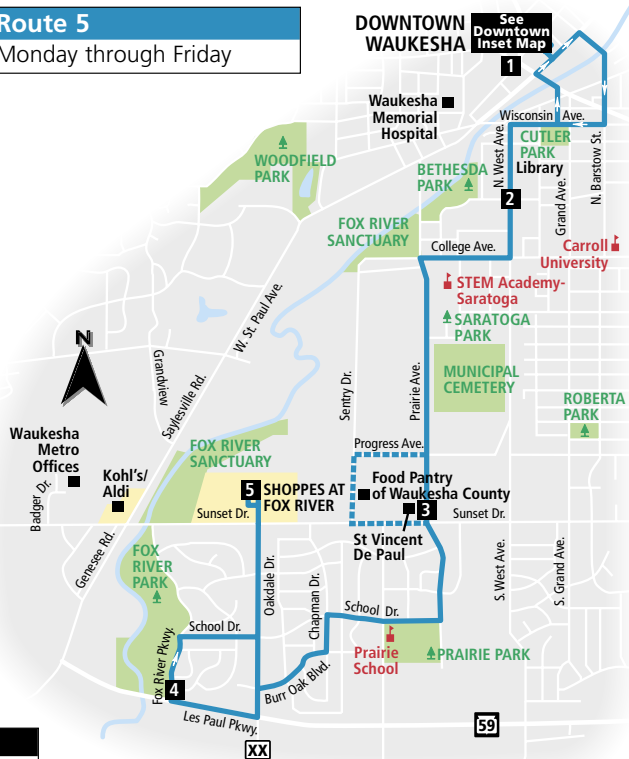

Route 5 Monday through Friday

Route 5 and 6
combine to operate as one route on Weekends.