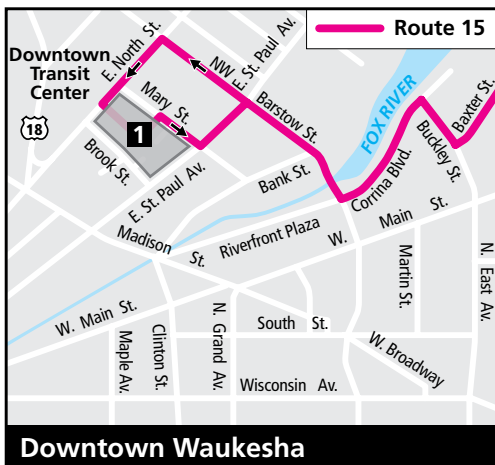

ROUTE 15 Racine Avenue

Effective January 6, 2020

Route 3 and 15
combine to operate as one route on Saturdays.

Key	
	Route 15 - Local service
	Route 15 - Limited service
	Route 3/15 - Local service
	Buses travel in direction of arrow
	Timing Point
	School
	Point of Interest
	Park

Operates from Bay I at the Downtown Transit Center

15 Outbound from Downtown Waukesha

Downtown Transit Center	Perkins & Lincoln	Fleetfoot & Chippewa	Meijer	South High	Tenny & Sunset
1	2	3	4	5	6
MONDAY THROUGH FRIDAY					
6:30	6:40	6:48	6:52	6:58	6:59
7:40	7:50	7:58	8:02	8:08	8:09
8:50	9:00	9:08	9:12	-:-	-:-
9:50	10:00	10:08	10:12	-:-	-:-
10:50	11:00	11:08	11:12	-:-	-:-
11:50	12:00	12:08	12:12	-:-	-:-
12:50	1:00	1:08	1:12	-:-	-:-
1:50	2:00	2:08	2:12	2:18	2:19
-:-	-:-	-:-	-:-	S3:09	S3:11
3:00	3:10	3:18	3:22	3:28	3:29
4:10	4:20	4:28	4:32	4:38	4:39
5:15	5:25	5:33	5:37	-:-	-:-
6:15	6:25	6:33	6:37	-:-	-:-

15 Inbound to Downtown Waukesha

Tenny & Sunset	Meijer	Fleetfoot & Chippewa	Perkins & Lincoln	Downtown Transit Center
6	4	3	2	1
MONDAY THROUGH FRIDAY				
E5:58	-:-	6:05	6:14	6:25
6:59	7:09	7:15	7:24	7:35
8:09	8:19	8:25	8:34	8:45
-:-	9:19	9:25	9:34	9:45
-:-	10:19	10:25	10:34	10:45
-:-	11:19	11:25	11:34	11:45
-:-	12:19	12:25	12:34	12:45
-:-	1:19	1:25	1:34	1:45
2:19	2:29	2:35	2:44	2:55
S3:11	-:-	S3:19	S3:28	S3:39
3:29	3:39	3:45	3:54	4:05
4:39	4:44	4:50	4:59	5:10
-:-	5:44	5:50	5:59	6:10

3/15 Inbound to Downtown Waukesha

Big Bend & Sunset	Meijer	Fleetfoot & Chippewa	Perkins & Lincoln	Downtown Transit Center
5	4	3	2	1
SATURDAYS				
8:15	8:20	8:24	8:34	8:45
9:15	9:20	9:24	9:34	9:45
10:15	10:20	10:24	10:34	10:45
11:15	11:20	11:24	11:34	11:45
12:15	12:20	12:24	12:34	12:45
1:15	1:20	1:24	1:34	1:45
2:15	2:20	2:24	2:34	2:45
3:15	3:20	3:24	3:34	3:45
4:15	4:20	4:24	4:34	4:45
5:15	5:20	5:24	5:34	5:45
6:15	6:20	6:24	6:34	6:45