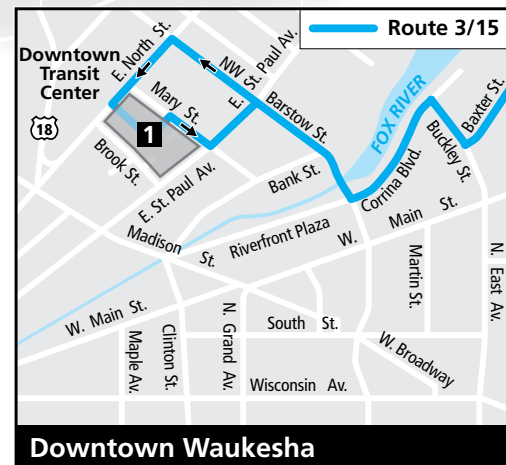

ROUTE 15 Racine Avenue

Effective January 6, 2020

Route 3 and 15
combine to operate as one route on Saturdays.

Key	
	Route 15 - Local service
	Route 15 - Limited service
	Route 3/15 - Local service
	Buses travel in direction of arrow
	Timing Point
	School
	Point of Interest
	Park

Operates from Bay I at the Downtown Transit Center

15 Outbound from Downtown Waukesha

Downtown Transit Center	Perkins & Lincoln	Fleetfoot & Chippewa	Meijer	South High	Tenny & Sunset
1	2	3	4	5	6
MONDAY THROUGH FRIDAY					
6:30	6:40	6:48	6:52	6:58	6:59
7:40	7:50	7:58	8:02	8:08	8:09
8:50	9:00	9:08	9:12	-:-	-:-
9:50	10:00	10:08	10:12	-:-	-:-
10:50	11:00	11:08	11:12	-:-	-:-
11:50	12:00	12:08	12:12	-:-	-:-
12:50	1:00	1:08	1:12	-:-	-:-
1:50	2:00	2:08	2:12	2:18	2:19
-:-	-:-	-:-	-:-	S3:09	S3:11
3:00	3:10	3:18	3:22	3:28	3:29
4:10	4:20	4:28	4:32	4:38	4:39
5:15	5:25	5:33	5:37	-:-	-:-
6:15	6:25	6:33	6:37	-:-	-:-

15 Inbound to Downtown Waukesha

Tenny & Sunset	Meijer	Fleetfoot & Chippewa	Perkins & Lincoln	Downtown Transit Center
6	4	3	2	1
MONDAY THROUGH FRIDAY				
E5:58	-:-	6:05	6:14	6:25
6:59	7:09	7:15	7:24	7:35
8:09	8:19	8:25	8:34	8:45
-:-	9:19	9:25	9:34	9:45
-:-	10:19	10:25	10:34	10:45
-:-	11:19	11:25	11:34	11:45
-:-	12:19	12:25	12:34	12:45
-:-	1:19	1:25	1:34	1:45
2:19	2:29	2:35	2:44	2:55
S3:11	-:-	S3:19	S3:28	S3:39
3:29	3:39	3:45	3:54	4:05
4:39	4:44	4:50	4:59	5:10
-:-	5:44	5:50	5:59	6:10

3/15 Inbound to Downtown Waukesha

Big Bend & Sunset	Meijer	Fleetfoot & Chippewa	Perkins & Lincoln	Downtown Transit Center
5	4	3	2	1
SATURDAYS				
8:15	8:20	8:24	8:34	8:45
9:15	9:20	9:24	9:34	9:45
10:15	10:20	10:24	10:34	10:45
11:15	11:20	11:24	11:34	11:45
12:15	12:20	12:24	12:34	12:45
1:15	1:20	1:24	1:34	1:45
2:15	2:20	2:24	2:34	2:45
3:15	3:20	3:24	3:34	3:45
4:15	4:20	4:24	4:34	4:45
5:15	5:20	5:24	5:34	5:45
6:15	6:20	6:24	6:34	6:45