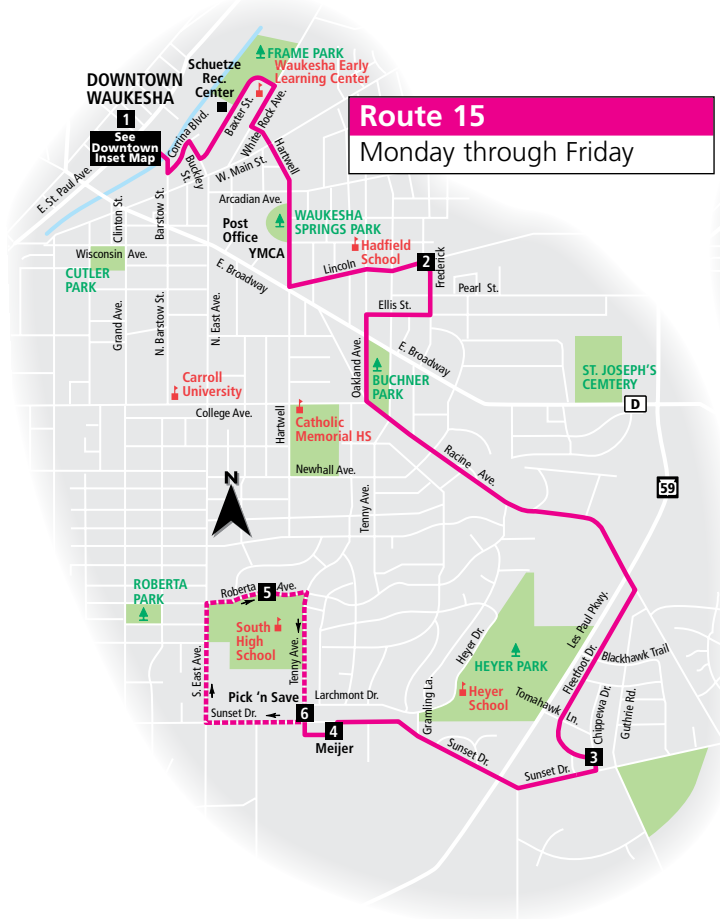

ROUTE 15 Racine Avenue

Effective January 6, 2020

Route 3 and 15
combine to operate as one route on Saturdays.

Key	
	Route 15 - Local service
	Route 15 - Limited service
	Route 3/15 - Local service
	Buses travel in direction of arrow
	Timing Point
	School
	Point of Interest
	Park

Operates from Bay I at the Downtown Transit Center

15 Outbound from Downtown Waukesha

Downtown Transit Center	Perkins & Lincoln	Fleetfoot & Chippewa	Meijer	South High	Tenny & Sunset
1	2	3	4	5	6
MONDAY THROUGH FRIDAY					
6:30	6:40	6:48	6:52	6:58	6:59
7:40	7:50	7:58	8:02	8:08	8:09
8:50	9:00	9:08	9:12	-:-	-:-
9:50	10:00	10:08	10:12	-:-	-:-
10:50	11:00	11:08	11:12	-:-	-:-
11:50	12:00	12:08	12:12	-:-	-:-
12:50	1:00	1:08	1:12	-:-	-:-
1:50	2:00	2:08	2:12	2:18	2:19
-:-	-:-	-:-	-:-	S3:09	S3:11
3:00	3:10	3:18	3:22	3:28	3:29
4:10	4:20	4:28	4:32	4:38	4:39
5:15	5:25	5:33	5:37	-:-	-:-
6:15	6:25	6:33	6:37	-:-	-:-

Downtown Transit Center	Perkins & Lincoln	Fleetfoot & Chippewa	Meijer	Big Bend & Sunset
1	2	3	4	5
SATURDAYS				
8:50	9:00	9:08	9:12	9:15
9:50	10:00	10:08	10:12	10:15
10:50	11:00	11:08	11:12	11:15
11:50	12:00	12:08	12:12	12:15
12:50	1:00	1:08	1:12	1:15
1:50	2:00	2:08	2:12	2:15
2:50	3:00	3:08	3:12	3:15
3:50	4:00	4:08	4:12	4:15
4:50	5:00	5:08	5:12	5:15
5:50	6:00	6:08	6:12	6:15
6:50	7:00	7:08	7:12	7:15

3/15 Inbound to Downtown Waukesha

Big Bend & Sunset	Meijer	Fleetfoot & Chippewa	Perkins & Lincoln	Downtown Transit Center
5	4	3	2	1
SATURDAYS				
8:15	8:20	8:24	8:34	8:45
9:15	9:20	9:24	9:34	9:45
10:15	10:20	10:24	10:34	10:45
11:15	11:20	11:24	11:34	11:45
12:15	12:20	12:24	12:34	12:45
1:15	1:20	1:24	1:34	1:45
2:15	2:20	2:24	2:34	2:45
3:15	3:20	3:24	3:34	3:45
4:15	4:20	4:24	4:34	4:45
5:15	5:20	5:24	5:34	5:45
6:15	6:20	6:24	6:34	6:45