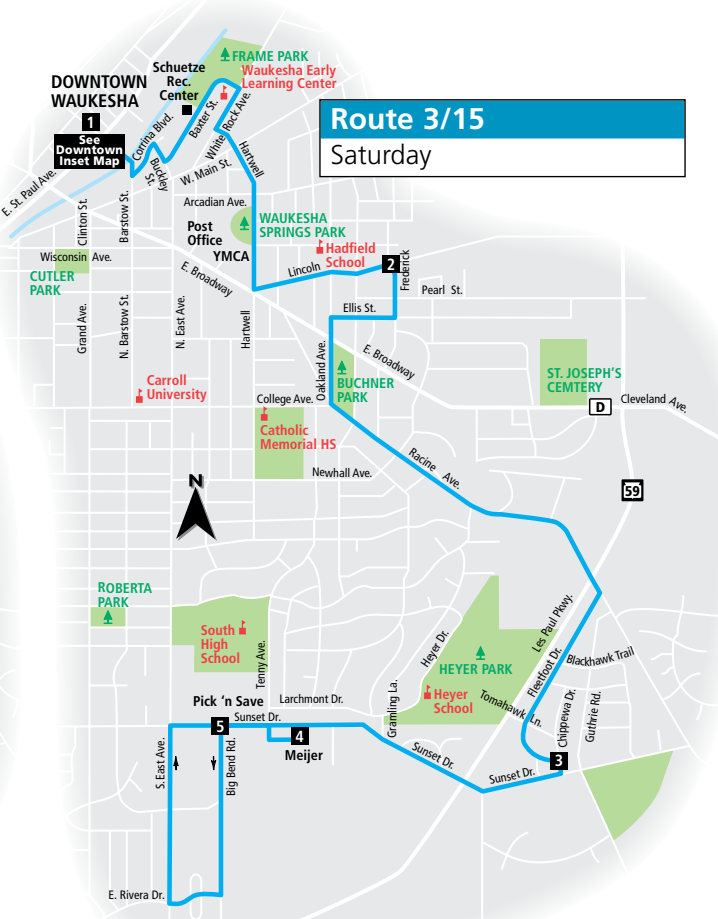

ROUTE 15 Racine Avenue

Effective January 6, 2020

Route 3 and 15
combine to operate as one route on Saturdays.

Key	
	Route 15 - Local service
	Route 15 - Limited service
	Route 3/15 - Local service
	Buses travel in direction of arrow
	Timing Point
	School
	Point of Interest
	Park

Operates from Bay I at the Downtown Transit Center

15 Outbound from Downtown Waukesha

Downtown Transit Center	Perkins & Lincoln	Fleetfoot & Chippewa	Meijer	South High	Tenny & Sunset
1	2	3	4	5	6
MONDAY THROUGH FRIDAY					
6:30	6:40	6:48	6:52	6:58	6:59
7:40	7:50	7:58	8:02	8:08	8:09
8:50	9:00	9:08	9:12	-:-	-:-
9:50	10:00	10:08	10:12	-:-	-:-
10:50	11:00	11:08	11:12	-:-	-:-
11:50	12:00	12:08	12:12	-:-	-:-
12:50	1:00	1:08	1:12	-:-	-:-
1:50	2:00	2:08	2:12	2:18	2:19
-:-	-:-	-:-	-:-	S3:09	S3:11
3:00	3:10	3:18	3:22	3:28	3:29
4:10	4:20	4:28	4:32	4:38	4:39
5:15	5:25	5:33	5:37	-:-	-:-
6:15	6:25	6:33	6:37	-:-	-:-

Downtown Transit Center	Perkins & Lincoln	Fleetfoot & Chippewa	Meijer	Big Bend & Sunset
1	2	3	4	5
SATURDAYS				
8:50	9:00	9:08	9:12	9:15
9:50	10:00	10:08	10:12	10:15
10:50	11:00	11:08	11:12	11:15
11:50	12:00	12:08	12:12	12:15
12:50	1:00	1:08	1:12	1:15
1:50	2:00	2:08	2:12	2:15
2:50	3:00	3:08	3:12	3:15
3:50	4:00	4:08	4:12	4:15
4:50	5:00	5:08	5:12	5:15
5:50	6:00	6:08	6:12	6:15
6:50	7:00	7:08	7:12	7:15

3/15 Inbound to Downtown Waukesha

Big Bend & Sunset	Meijer	Fleetfoot & Chippewa	Perkins & Lincoln	Downtown Transit Center
5	4	3	2	1
SATURDAYS				
8:15	8:20	8:24	8:34	8:45
9:15	9:20	9:24	9:34	9:45
10:15	10:20	10:24	10:34	10:45
11:15	11:20	11:24	11:34	11:45
12:15	12:20	12:24	12:34	12:45
1:15	1:20	1:24	1:34	1:45
2:15	2:20	2:24	2:34	2:45
3:15	3:20	3:24	3:34	3:45
4:15	4:20	4:24	4:34	4:45
5:15	5:20	5:24	5:34	5:45
6:15	6:20	6:24	6:34	6:45