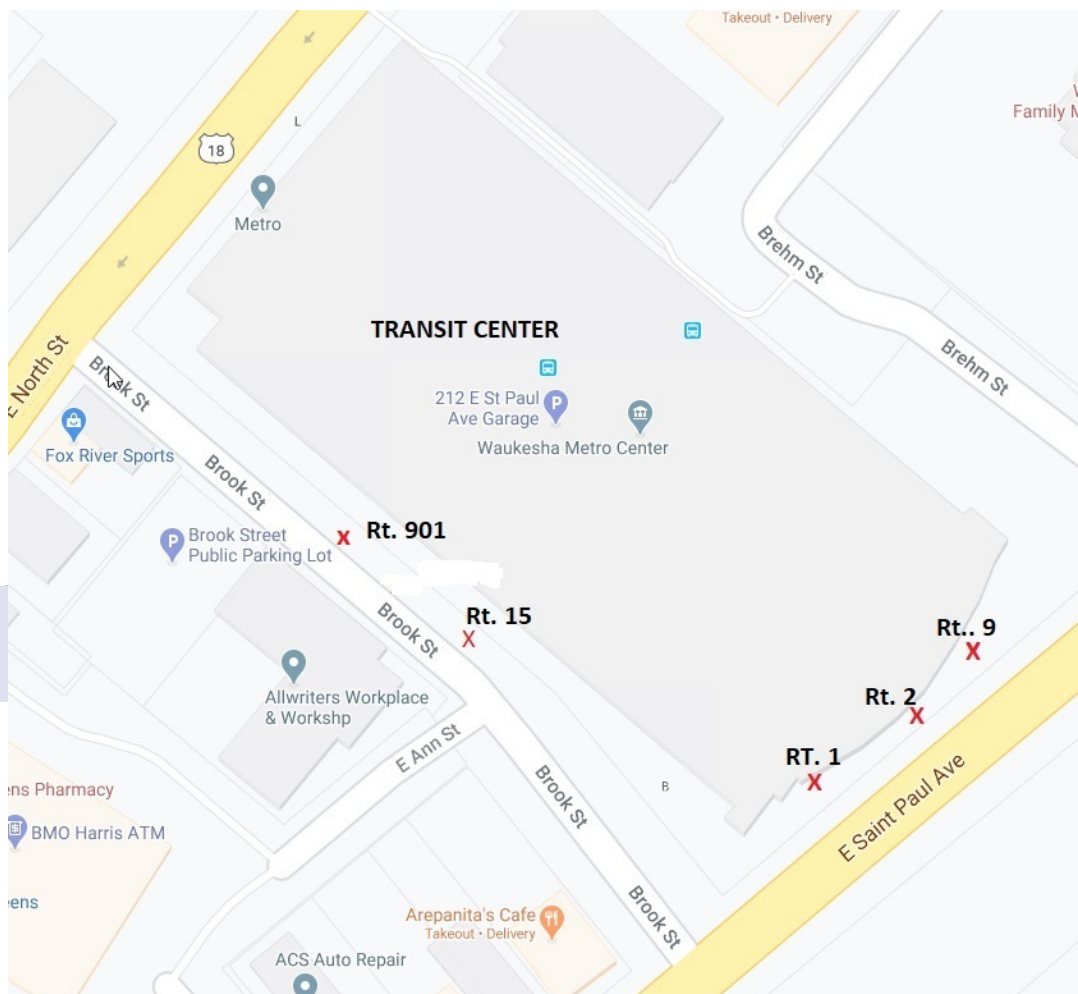

RIDER ALERT

Rts. 1,2,9,15 and 901 North Street Detour SECOND REVISED DATE 7/1/20

SECOND REVISED DATE-On Wednesday, July 1st: Routes 1,2,9,15, and 901 will not be entering the Transit Center due to construction on North St. Those routes will be picking up and dropping off outside the Transit Center on St. Paul & Brook Street.

The location for each Route is noted on the map below with an X.

FOR INFORMATION: 262-524-3636 www.waukeshametro.org