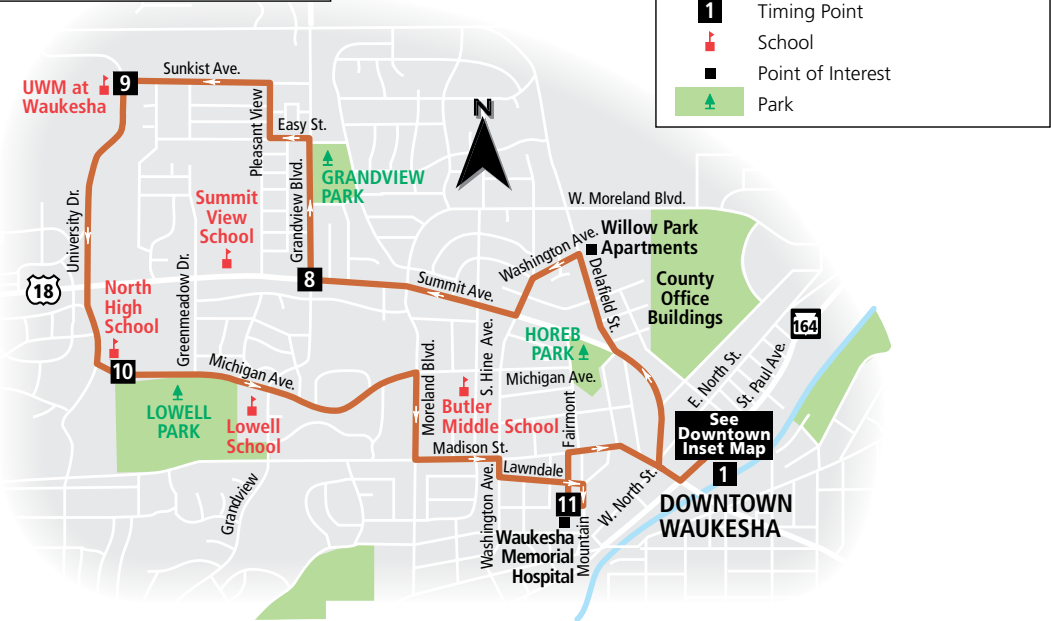

ROUTE 8 Summit

Effective April 6, 2020

At the Downtown Transit Center, all trips come from or go to Route 4

Route 7/8 Night and Weekend Service

8

Downtown to UWM at Waukesha to Downtown

Downtown Transit Center	Summit & Grandview	UWM at Waukesha (arr)	UWM at Waukesha (dep)	North High School	Summit & Grandview	Downtown Transit Center
1	2	3	3	4	2	1
MONDAY THROUGH FRIDAY						
-:-	5:32	5:36	5:36	5:40	5:43	5:52
5:55	6:02	6:06	6:09	6:13	6:16	6:25
6:30	6:38	6:42	6:42	6:46	6:49	7:00
7:05	7:13	7:17	7:17	7:21	7:24	7:35
7:40	7:48	7:52	7:52	7:56	7:59	8:10
8:15	8:22	8:26	8:29	8:33	8:36	8:45
8:50	8:57	9:01	9:01	9:05	9:08	9:17
9:20	9:27	9:31	9:31	9:35	9:38	9:47
9:50	9:57	10:01	10:01	10:05	10:08	10:17
10:20	10:27	10:31	10:31	10:35	10:38	10:47
10:50	10:57	11:01	11:01	11:05	11:08	11:17
11:20	11:27	11:31	11:31	11:35	11:38	11:47
11:50	11:57	12:01	12:01	12:05	12:08	12:17
12:20	12:27	12:31	12:31	12:35	12:38	12:47
12:50	12:57	1:01	1:01	1:05	1:08	1:17
1:20	1:27	1:31	1:31	1:35	1:38	1:47
1:50	1:57	2:01	2:04	2:08	2:11	2:20
2:25	2:32	2:36	2:39	2:43	2:46	2:55
-:-	▲ S2:51	S2:56	S2:56	S3:10	S3:14	S3:23
3:00	3:07	3:11	3:14	3:18	3:21	3:30
3:35	3:42	3:46	3:49	3:53	3:56	4:05
4:10	4:17	4:21	4:24	4:28	4:31	4:40
4:45	4:52	4:56	4:56	5:00	5:03	5:12
5:15	5:22	5:26	5:26	5:30	5:33	5:42
5:45	5:52	5:56	5:56	6:00	6:03	6:12
6:15	6:22	6:26	6:26	6:30	-:-	-:-

- S Operates school days only.
- ▲ Leaves Michigan & Kimberly (Butler Middle School) at **2:47pm**

7/8

Downtown to UWM at Waukesha to Downtown

Downtown Transit Center	Summit & Grandview	UWM at Waukesha	North High School	Waukesha Memorial Hospital	Downtown Transit Center
1	8	9	10	11	1
MONDAY THROUGH FRIDAY EVENINGS					
6:45	6:52	6:56	7:00	7:05	7:10
7:45	7:52	7:56	8:00	8:05	8:10
8:45	8:52	8:56	9:00	9:05	9:10