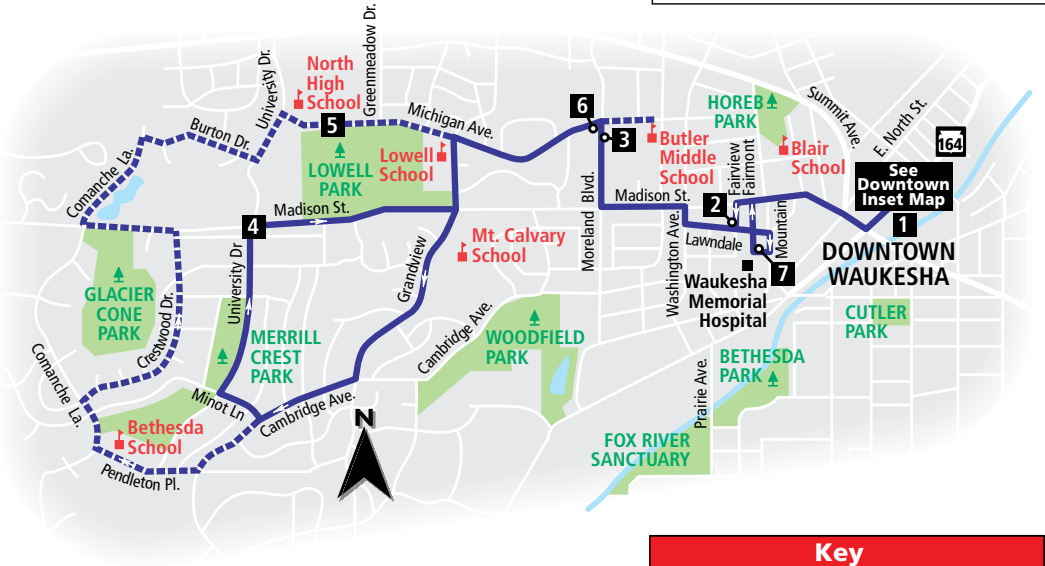

Downtown Waukesha

**ROUTE
7
Madison**

Effective April 6, 2020

**Route 7
Weekday**

**Route 7/8
Night and Weekend Service**

Key

- Route 7 - Local service
- Route 7 - Limited service
- 7/8 Sunday Service
- Buses travel in direction of arrow
- Timing Point
- School
- Point of Interest
- Park

7

Downtown to Merrill Crest to Downtown

| Downtown Transit Center | Fairview & Lawndale | Moreland at Butler Mid. School | University & Madison | North High School | Michigan & Moreland | Waukesha Memorial Hospital | Downtown Transit Center |
|------------------------------|---------------------|--------------------------------|----------------------|-------------------|---------------------|----------------------------|-------------------------|
| 1 | 2 | 3 | 4 | 5 | 6 | 7 | 1 |
| MONDAY THROUGH FRIDAY | | | | | | | |
| -- | -- | -- | -- | -- | -- | 5:45 | 5:50 |
| 6:30 | 6:33 | 6:36 | 6:43 | -- | 6:47 | 6:50 | 6:55 |
| 7:05 | 7:08 | 7:11 | 7:18 | -- | 7:22 | 7:25 | 7:30 |
| 7:40 | 7:43 | 7:46 | 7:53 | -- | 7:57 | 8:00 | 8:05 |
| 8:50 | 8:53 | 8:56 | 9:03 | -- | 9:07 | 9:10 | 9:15 |
| 9:50 | 9:53 | 9:56 | 10:03 | -- | 10:07 | 10:10 | 10:15 |
| 10:50 | 10:53 | 10:56 | 11:03 | -- | 11:07 | 11:10 | 11:15 |
| 11:50 | 11:53 | 11:56 | 12:03 | -- | 12:07 | 12:10 | 12:15 |
| 12:50 | 12:53 | 12:56 | 1:03 | -- | 1:07 | 1:10 | 1:15 |
| 1:50 | 1:53 | 1:56 | 2:03 | -- | 2:07 | 2:10 | 2:15 |
| -- | -- | ▲S2:47 | -- | S3:11 | S3:14 | -- | S3:22 |
| 3:00 | 3:03 | 3:06 | 3:13 | -- | 3:17 | 3:20 | 3:25 |
| 4:10 | 4:13 | 4:16 | 4:23 | -- | 4:27 | 4:30 | 4:35 |
| 5:15 | 5:18 | 5:21 | 5:28 | -- | 5:32 | 5:35 | 5:40 |
| 6:15 | 6:18 | 6:21 | 6:28 | -- | 6:32 | 6:35 | 6:40 |

am times (times shown in light type) **pm times** (times shown in **bold** type)

S Operates school days only.

▲ Leaves Butler Middle School Stop at Michigan at Kimberly at **2:47pm**

7/8

Downtown to U.W. Waukesha to Downtown