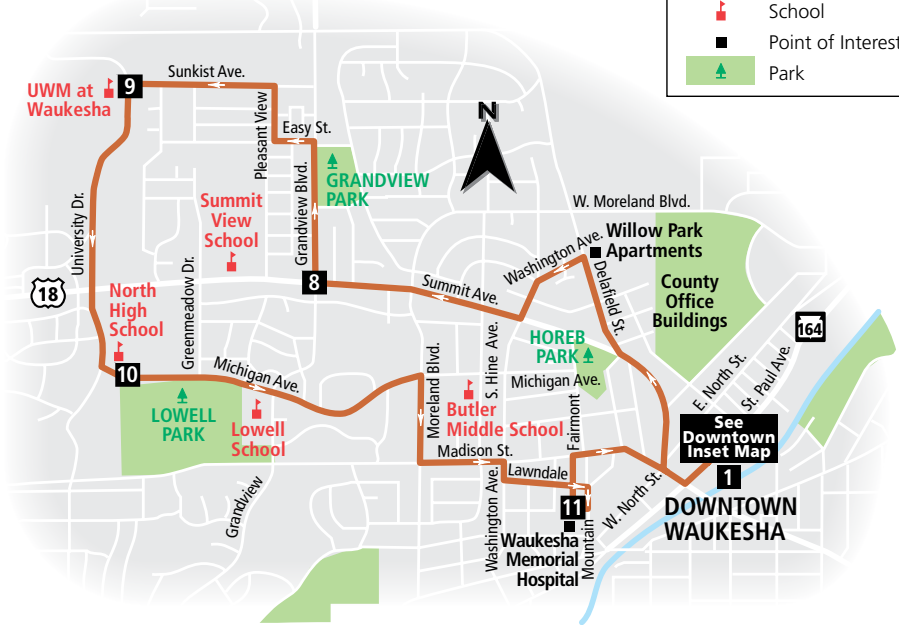

Downtown Waukesha

**ROUTE
7
Madison**

Effective April 6, 2020

**Route 7
Weekday**

**Route 7/8
Night and Weekend Service**

Key

- Route 7 - Local service
- Route 7 - Limited service
- 7/8 Sunday Service
- Buses travel in direction of arrow
- Timing Point
- School
- Point of Interest
- Park

7

Downtown to Merrill Crest to Downtown

| Downtown Transit Center | Fairview & Lawndale | Moreland at Butler Mid. School | University & Madison | North High School | Michigan & Moreland | Waukesha Memorial Hospital | Downtown Transit Center |
|------------------------------|---------------------|--------------------------------|----------------------|-------------------|---------------------|----------------------------|-------------------------|
| 1 | 2 | 3 | 4 | 5 | 6 | 7 | 1 |
| MONDAY THROUGH FRIDAY | | | | | | | |
| -- | -- | -- | -- | -- | -- | 5:45 | 5:50 |
| 6:30 | 6:33 | 6:36 | 6:43 | -- | 6:47 | 6:50 | 6:55 |
| 7:05 | 7:08 | 7:11 | 7:18 | -- | 7:22 | 7:25 | 7:30 |
| 7:40 | 7:43 | 7:46 | 7:53 | -- | 7:57 | 8:00 | 8:05 |
| 8:50 | 8:53 | 8:56 | 9:03 | -- | 9:07 | 9:10 | 9:15 |
| 9:50 | 9:53 | 9:56 | 10:03 | -- | 10:07 | 10:10 | 10:15 |
| 10:50 | 10:53 | 10:56 | 11:03 | -- | 11:07 | 11:10 | 11:15 |
| 11:50 | 11:53 | 11:56 | 12:03 | -- | 12:07 | 12:10 | 12:15 |
| 12:50 | 12:53 | 12:56 | 1:03 | -- | 1:07 | 1:10 | 1:15 |
| 1:50 | 1:53 | 1:56 | 2:03 | -- | 2:07 | 2:10 | 2:15 |
| -- | -- | ▲S2:47 | -- | S3:11 | S3:14 | -- | S3:22 |
| 3:00 | 3:03 | 3:06 | 3:13 | -- | 3:17 | 3:20 | 3:25 |
| 4:10 | 4:13 | 4:16 | 4:23 | -- | 4:27 | 4:30 | 4:35 |
| 5:15 | 5:18 | 5:21 | 5:28 | -- | 5:32 | 5:35 | 5:40 |
| 6:15 | 6:18 | 6:21 | 6:28 | -- | 6:32 | 6:35 | 6:40 |

am times (times shown in light type) **pm times** (times shown in **bold** type)

S Operates school days only.

▲ Leaves Butler Middle School Stop at Michigan at Kimberly at **2:47pm**

7/8

Downtown to U.W. Waukesha to Downtown