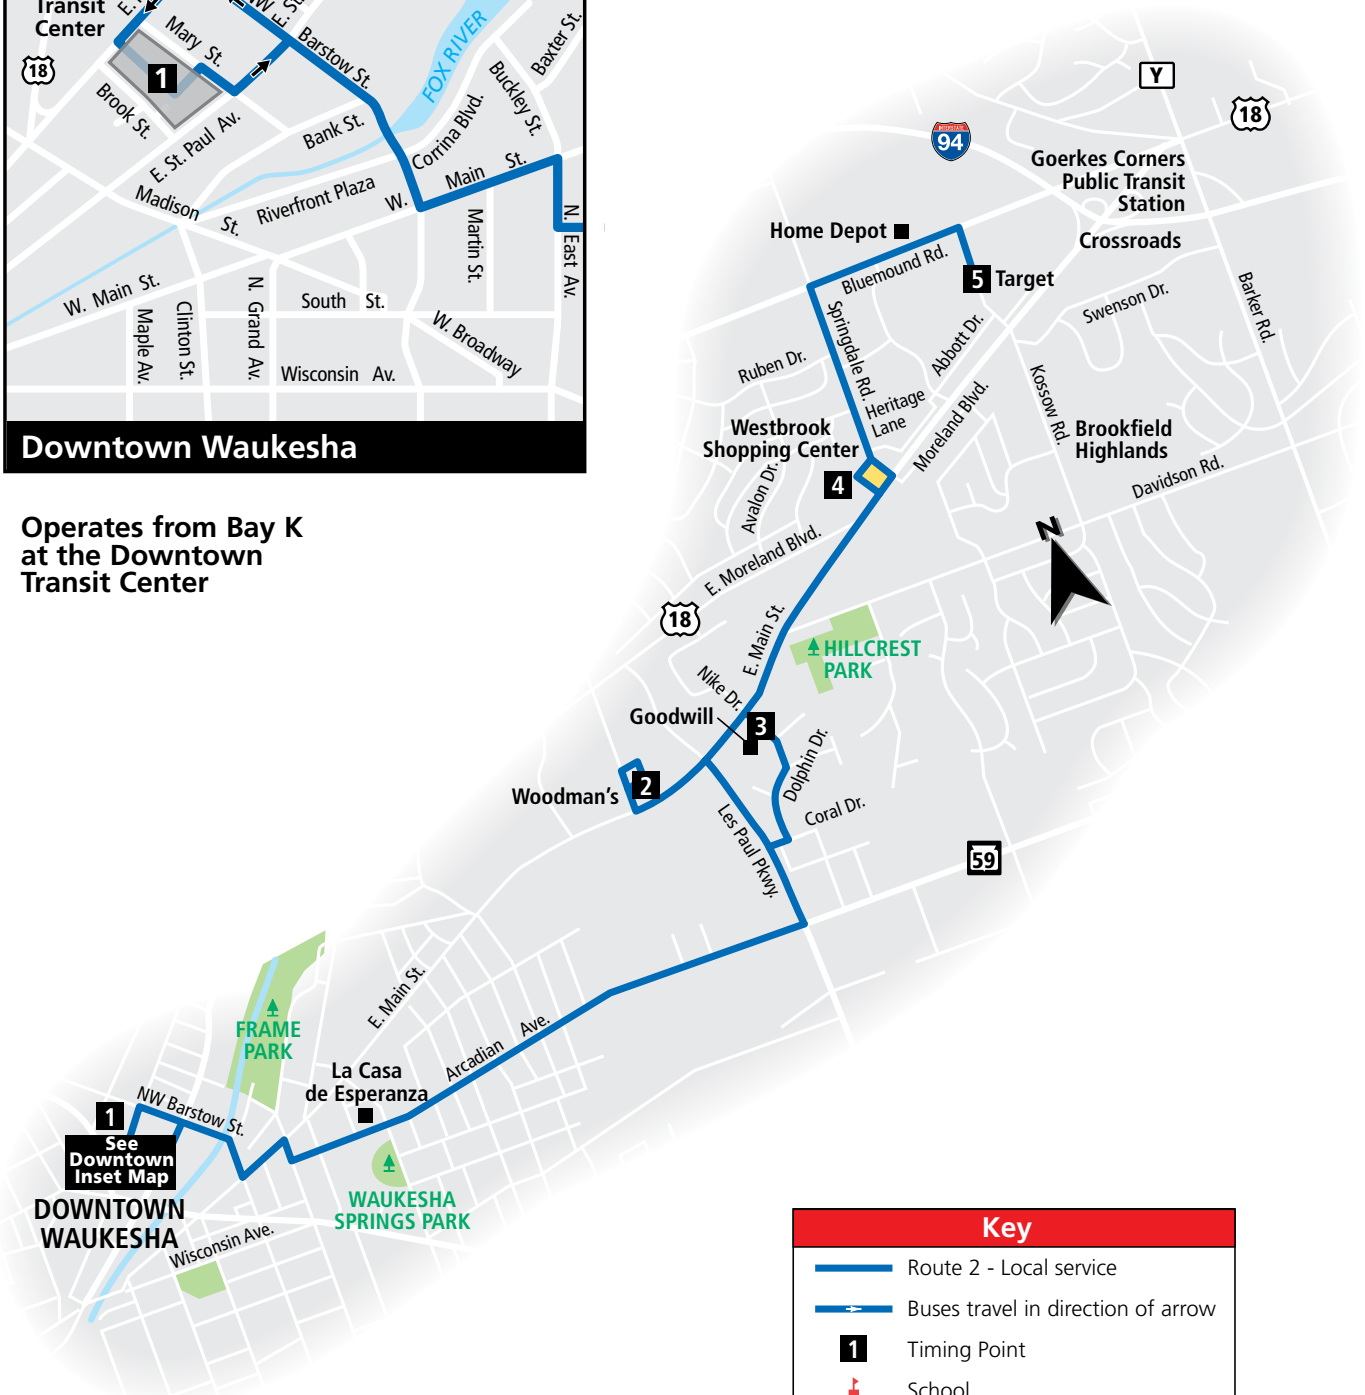

ROUTE 2 Arcadian

Effective April 6, 2020

Operates from Bay K at the Downtown Transit Center

Key	
	Route 2 - Local service
	Buses travel in direction of arrow
	Timing Point
	School
	Shopping Center
	Point of Interest
	Park

2 Outbound from Downtown

Downtown Transit Center	Woodman's	Goodwill at Nike Dr	Target
1	2	3	5
MONDAY THROUGH FRIDAY			
5:55	--	6:06	--
6:30	6:41	6:47	6:57
7:40	7:51	7:57	8:07
8:50	9:01	9:07	9:17
9:50	10:01	10:07	10:17
10:50	11:01	11:07	11:17
11:50	12:01	12:07	12:17
12:50	1:01	1:07	1:17
1:50	2:01	2:07	2:17
3:00	3:11	3:17	3:27
4:10	4:21	4:27	4:37
5:15	5:26	5:32	5:42
6:15	6:26	6:32	6:42

2 Inbound to Downtown

Target	Westbrook Shopping Center	Goodwill at Nike Dr	Woodman's	Downtown Transit Center
5	4	3	2	1
MONDAY THROUGH FRIDAY				
K 6:01	--	6:08	6:13	6:26
7:08	7:13	7:16	7:21	7:35
8:19	8:24	8:27	8:32	8:45
9:19	9:24	9:27	9:32	9:45
10:19	10:24	10:27	10:32	10:45
11:19	11:24	11:27	11:32	11:45
12:19	12:24	12:27	12:32	12:45
1:19	1:24	1:27	1:32	1:45
2:29	2:34	2:37	2:42	2:55
3:38	3:43	3:46	3:51	4:05
4:43	4:48	4:51	4:56	5:10
5:44	5:49	5:52	5:57	6:10
6:44	6:49	6:52	6:57	7:10

2 Inbound to Downtown

Target	Westbrook Shopping Center	Goodwill at Nike Dr	Woodman's	Downtown Transit Center
5	4	3	2	1
SATURDAYS				
9:19	9:24	9:27	9:32	9:45
10:19	10:24	10:27	10:32	10:45
11:19	11:24	11:27	11:32	11:45
12:19	12:24	12:27	12:32	12:45
1:19	1:24	1:27	1:32	1:45
2:19	2:24	2:27	2:32	2:45
3:19	3:24	3:27	3:32	3:45
4:19	4:24	4:27	4:32	4:45
5:19	5:24	5:27	5:32	5:45
6:19	6:24	6:27	6:32	6:45