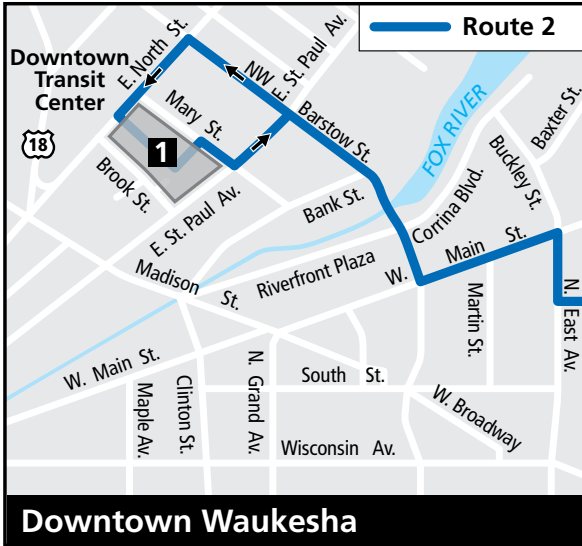

ROUTE 2 Arcadian

Effective April 6, 2020

Operates from Bay K at the Downtown Transit Center

Key	
	Route 2 - Local service
	Buses travel in direction of arrow
	Timing Point
	School
	Shopping Center
	Point of Interest
	Park

2 Outbound from Downtown

Downtown Transit Center	Woodman's	Goodwill at Nike Dr	Target
1	2	3	5
MONDAY THROUGH FRIDAY			
5:55	--	6:06	--
6:30	6:41	6:47	6:57
7:40	7:51	7:57	8:07
8:50	9:01	9:07	9:17
9:50	10:01	10:07	10:17
10:50	11:01	11:07	11:17
11:50	12:01	12:07	12:17
12:50	1:01	1:07	1:17
1:50	2:01	2:07	2:17
3:00	3:11	3:17	3:27
4:10	4:21	4:27	4:37
5:15	5:26	5:32	5:42
6:15	6:26	6:32	6:42

2 Inbound to Downtown

Target	Westbrook Shopping Center	Goodwill at Nike Dr	Woodman's	Downtown Transit Center
5	4	3	2	1
MONDAY THROUGH FRIDAY				
K 6:01	--	6:08	6:13	6:26
7:08	7:13	7:16	7:21	7:35
8:19	8:24	8:27	8:32	8:45
9:19	9:24	9:27	9:32	9:45
10:19	10:24	10:27	10:32	10:45
11:19	11:24	11:27	11:32	11:45
12:19	12:24	12:27	12:32	12:45
1:19	1:24	1:27	1:32	1:45
2:29	2:34	2:37	2:42	2:55
3:38	3:43	3:46	3:51	4:05
4:43	4:48	4:51	4:56	5:10
5:44	5:49	5:52	5:57	6:10
6:44	6:49	6:52	6:57	7:10

2 Inbound to Downtown

Target	Westbrook Shopping Center	Goodwill at Nike Dr	Woodman's	Downtown Transit Center
5	4	3	2	1
SATURDAYS				
9:19	9:24	9:27	9:32	9:45
10:19	10:24	10:27	10:32	10:45
11:19	11:24	11:27	11:32	11:45
12:19	12:24	12:27	12:32	12:45
1:19	1:24	1:27	1:32	1:45
2:19	2:24	2:27	2:32	2:45
3:19	3:24	3:27	3:32	3:45
4:19	4:24	4:27	4:32	4:45
5:19	5:24	5:27	5:32	5:45
6:19	6:24	6:27	6:32	6:45