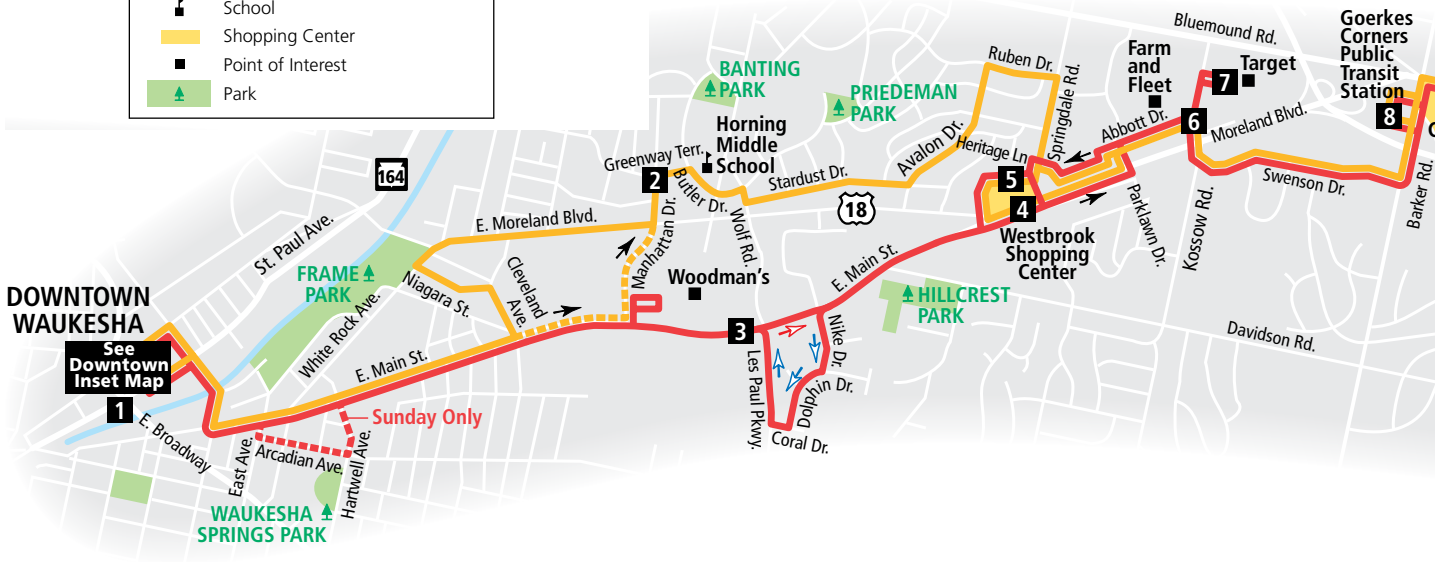

Waukesha Service