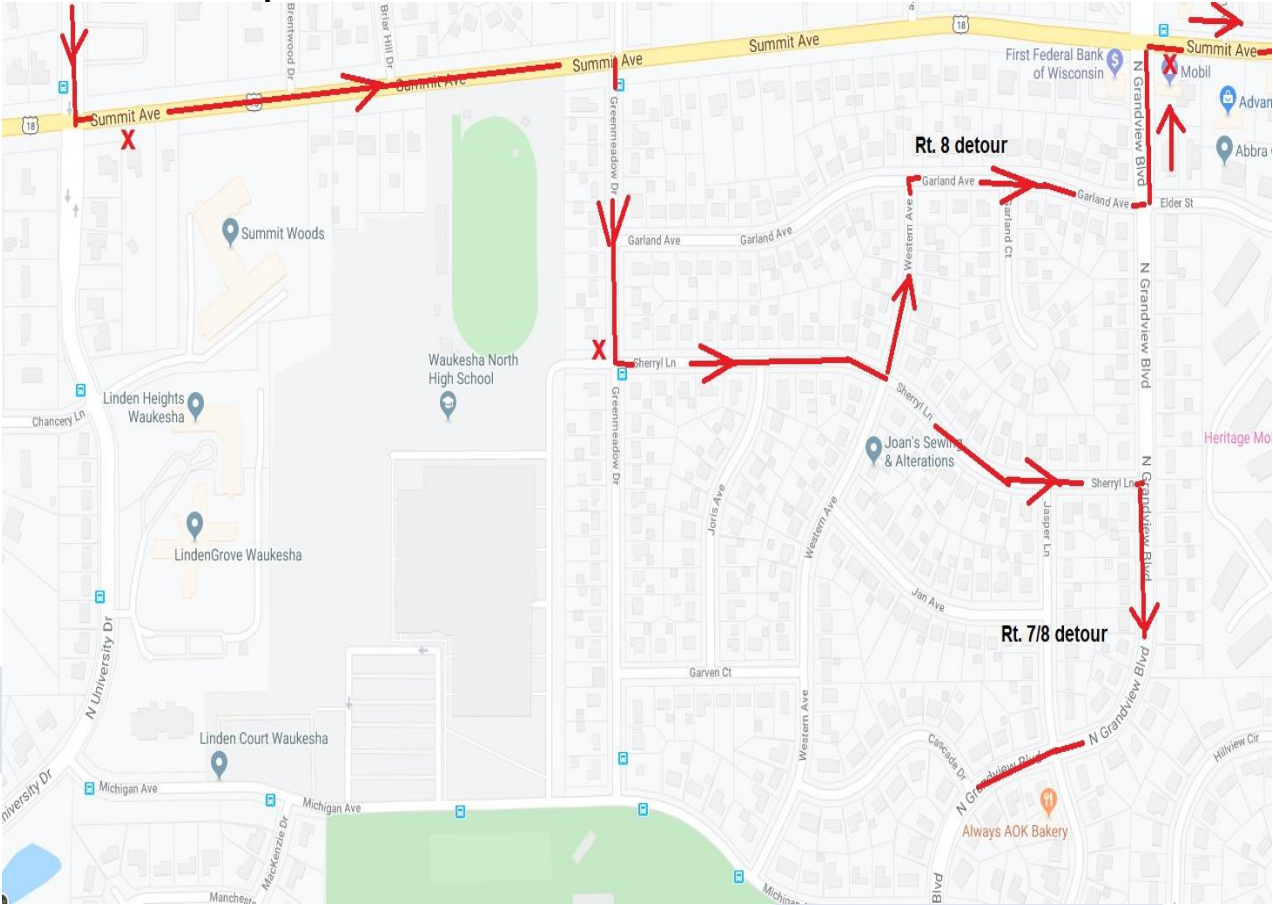

RIDER ALERT

November 1st, 2019

Route 8 & 7/8 Michigan Detour 11/04/19

Beginning Monday 4th 2019: Due to construction on Michigan Avenue, Rt. 8 & 7/8 bus stops will not be serviced between the intersections; University & Summit; to Grandview & Michigan. See the map below for the detour route. Alternate bus stops are marked with a red X.