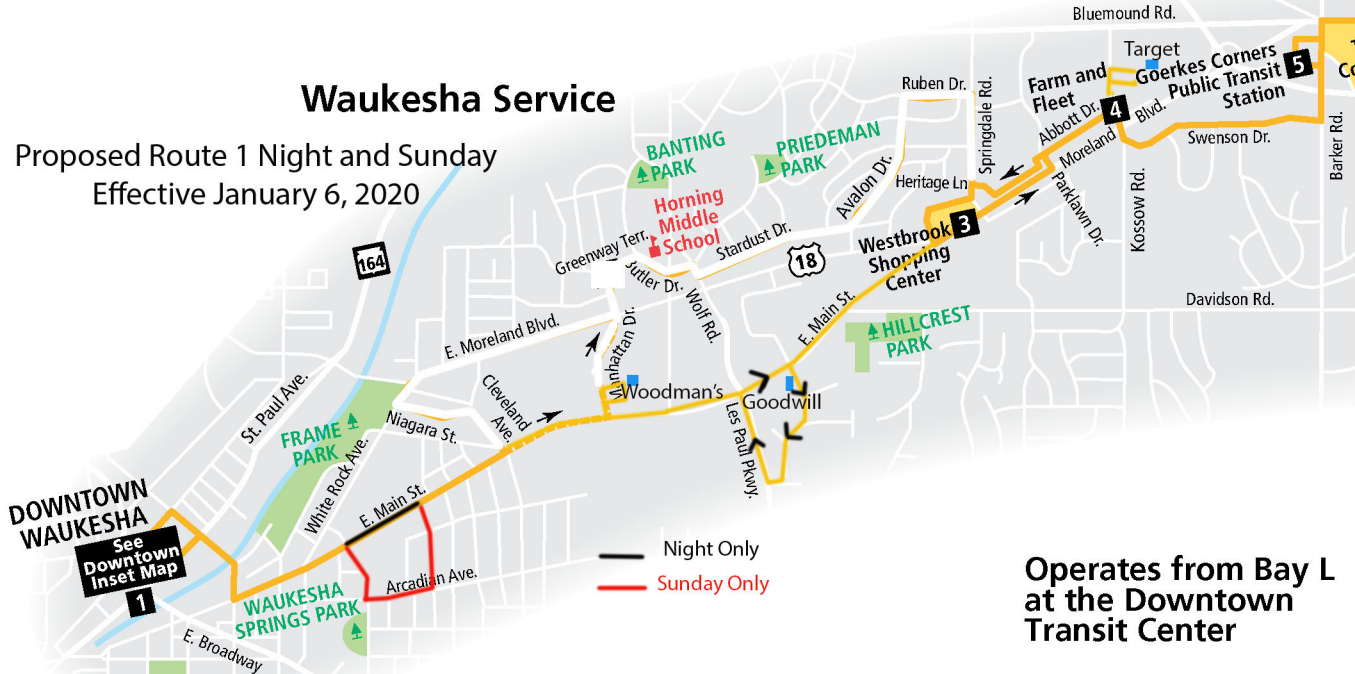

# Waukesha Service

Proposed Route 1 Night and Sunday  
Effective January 6, 2020

**DOWNTOWN WAUKESHA**  
See Downtown Inset Map  
1

— Night Only  
— Sunday Only

**Operates from Bay L  
at the Downtown  
Transit Center**