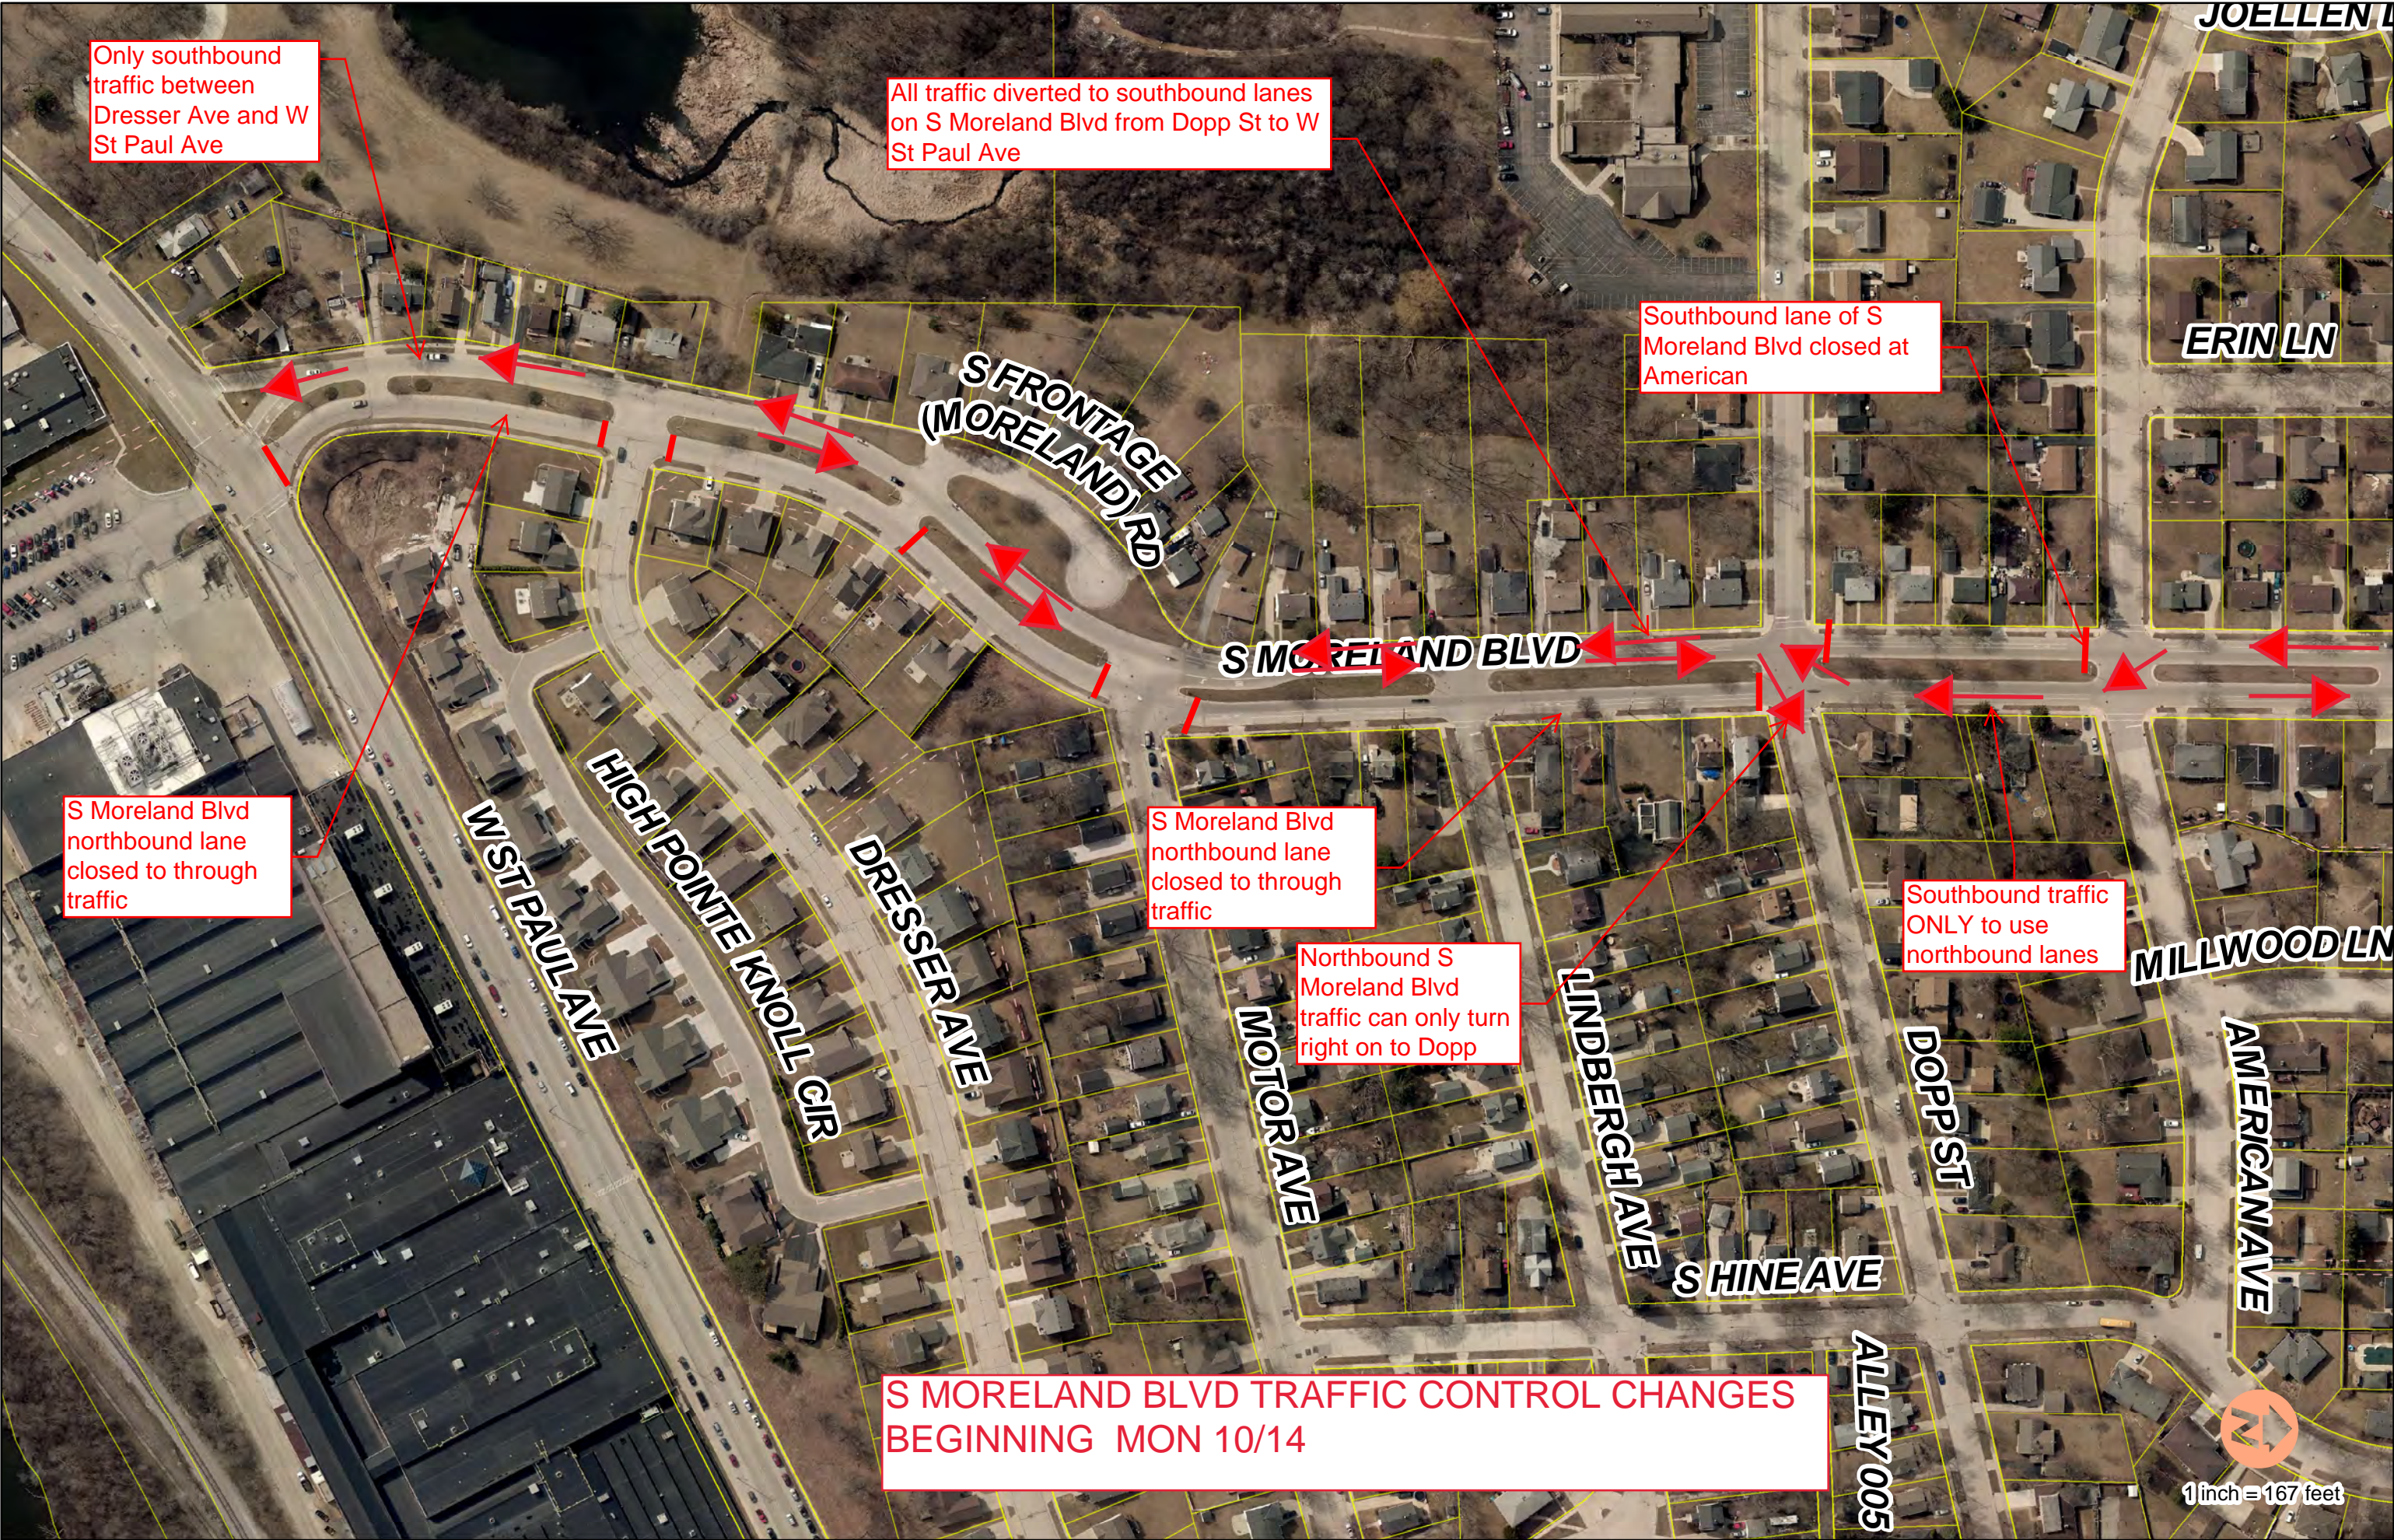

Only southbound traffic between Dresser Ave and W St Paul Ave

All traffic diverted to southbound lanes on S Moreland Blvd from Dopp St to W St Paul Ave

Southbound lane of S Moreland Blvd closed at American

S Moreland Blvd northbound lane closed to through traffic

S Moreland Blvd northbound lane closed to through traffic

Northbound S Moreland Blvd traffic can only turn right on to Dopp

Southbound traffic ONLY to use northbound lanes

### S MORELAND BLVD TRAFFIC CONTROL CHANGES BEGINNING MON 10/14

1 inch = 167 feet

S FRONTAGE (MORELAND) RD

S MORELAND BLVD

ERIN LN

JOELLEN LN

W ST PAUL AVE

HIGH POINTE KNOLL CIR

DRESSER AVE

MOTOR AVE

LINDBERGH AVE

S SHINE AVE

ALLEY 005

DOPP ST

MILLWOOD LN

AMERICAN AVE