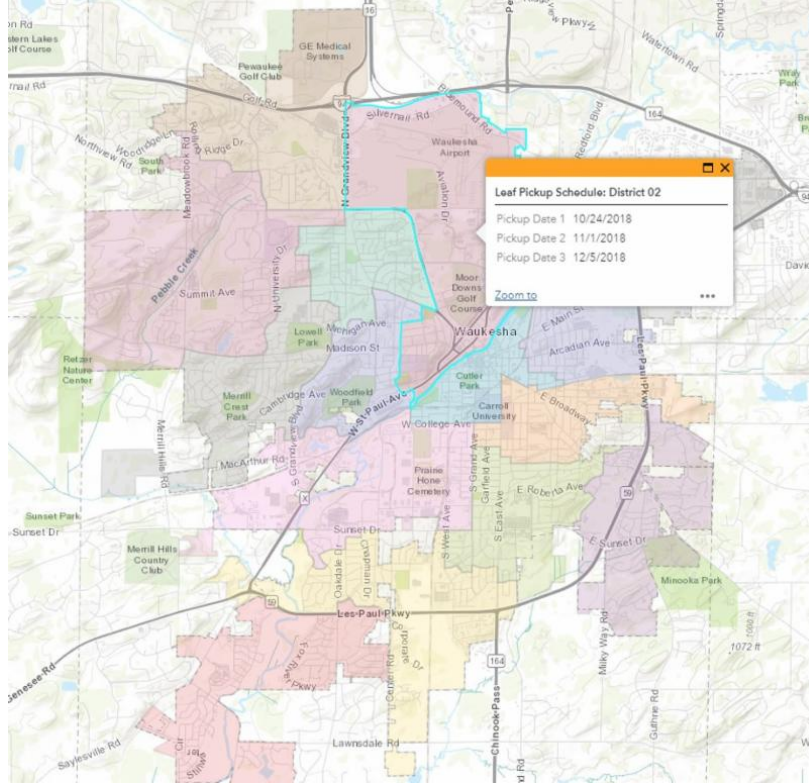

Leaf Collection

The third and final round of leaf collection will start on Monday, November 26. Check out the [interactive map](#) for your scheduled date.

You can also bring leaves to the Drop-Off Center for free during leaf collection season.