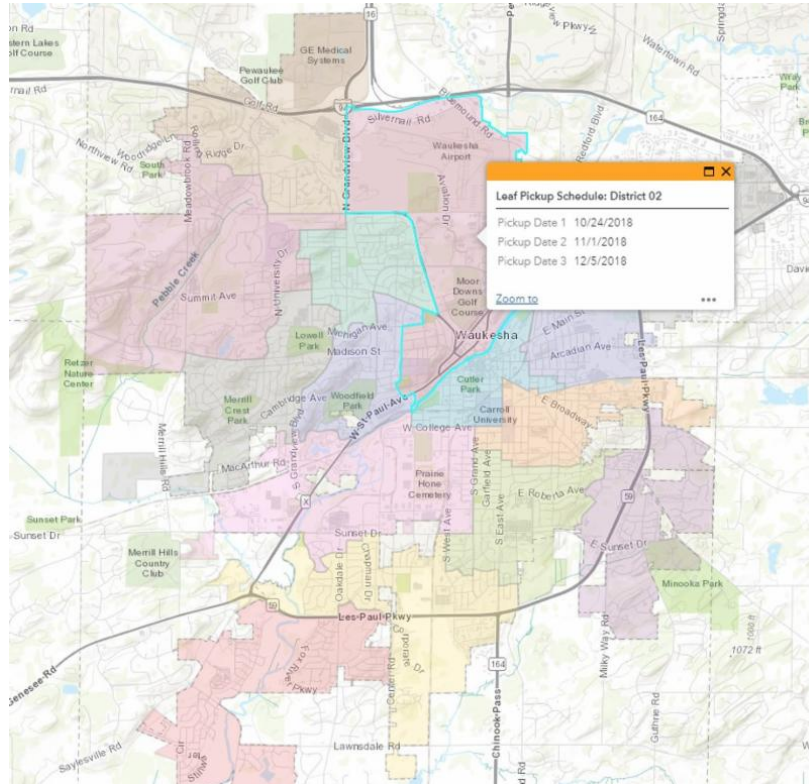

2019 Construction Map

## Leaf Collection Continues

We are in the midst of leaf collection in the City. Check out the [interactive map](#) for your scheduled collection dates.

You can also bring leaves to the Drop-Off Center for free during leaf collection season.