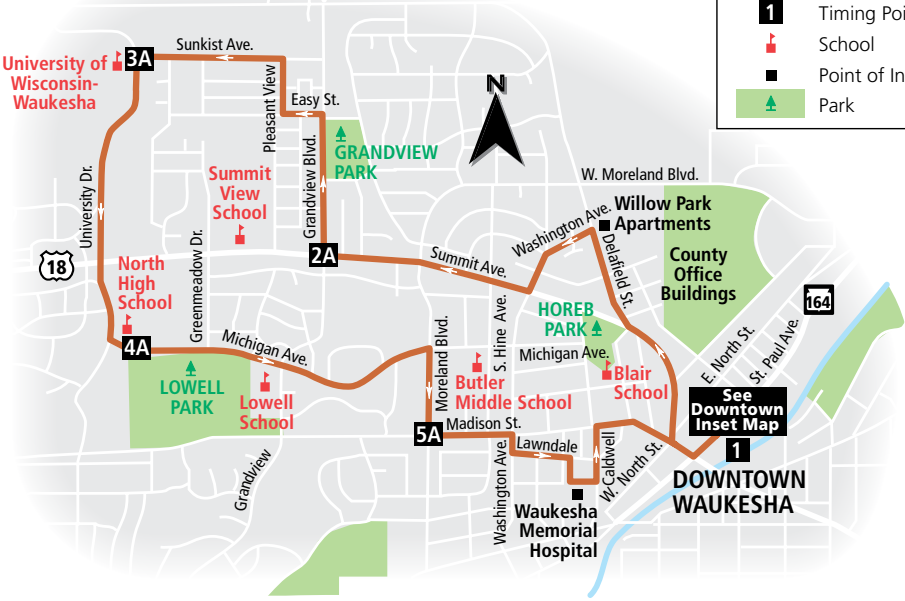

**ROUTE 8**  
**Summit**

Effective September 2, 2014

On weekdays, buses operate clockwise on University/Sunkist loop prior to 12:00 noon, and counter-clockwise on the loop after 12:00 noon.

On weeknights and weekends, buses operate counter-clockwise at all times.

At the Downtown Transit Center, all trips come from or go to Route 4

**Route 7/8**  
Night and Weekend Service

Key	
	Route 8 - Local service
	Route 8 - Limited service
	7/8 Sunday Service
	Buses travel in direction of arrow
	Timing Point
	School
	Point of Interest
	Park

**7/8****Downtown to U.W. Waukesha to Downtown**

Downtown Transit Center	Summit & Grandview	Sunkist & University	North High School	Madison & Moreland	Downtown Transit Center
<b>1</b>	<b>2A</b>	<b>3A</b>	<b>4A</b>	<b>5A</b>	<b>1</b>
<b>MONDAY THROUGH FRIDAY EVENINGS</b>					
<b>6:45</b>	<b>6:52</b>	<b>6:56</b>	<b>7:00</b>	<b>H7:04</b>	<b>7:11</b>
<b>7:45</b>	<b>7:52</b>	<b>7:56</b>	<b>8:00</b>	<b>H8:04</b>	<b>8:11</b>
<b>8:45</b>	<b>8:52</b>	<b>8:56</b>	<b>9:00</b>	<b>H9:04</b>	<b>9:11</b>

**am times** (times shown in light type)    **pm times** (times shown in **bold** type)

**H** Via Waukesha Memorial Hospital main entrance.

**S** Operates school days only.

**▲** Leaves Michigan & Kimberly (Butler Middle School) at **2:47pm**