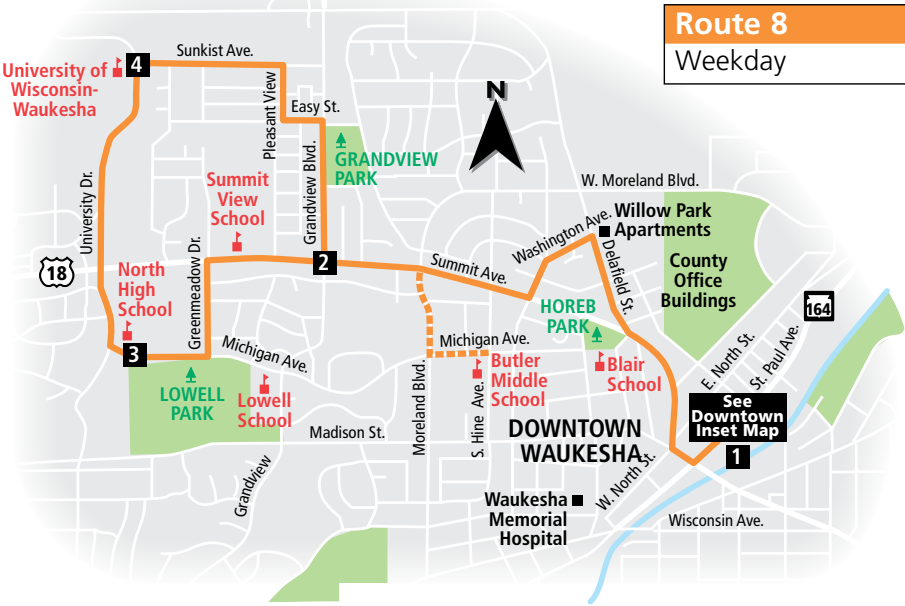

**ROUTE 8**  
**Summit**

Effective September 2, 2014

On weekdays, buses operate clockwise on University/Sunkist loop prior to 12:00 noon, and counter-clockwise on the loop after 12:00 noon.

On weeknights and weekends, buses operate counter-clockwise at all times.

At the Downtown Transit Center, all trips come from or go to Route 4

**Route 7/8**  
Night and Weekend Service

Key	
	Route 8 - Local service
	Route 8 - Limited service
	7/8 Sunday Service
	Buses travel in direction of arrow
	Timing Point
	School
	Point of Interest
	Park

**7/8****Downtown to U.W. Waukesha to Downtown**

Downtown Transit Center	Summit & Grandview	Sunkist & University	North High School	Madison & Moreland	Downtown Transit Center
<b>1</b>	<b>2A</b>	<b>3A</b>	<b>4A</b>	<b>5A</b>	<b>1</b>
<b>MONDAY THROUGH FRIDAY EVENINGS</b>					
<b>6:45</b>	<b>6:52</b>	<b>6:56</b>	<b>7:00</b>	<b>H7:04</b>	<b>7:11</b>
<b>7:45</b>	<b>7:52</b>	<b>7:56</b>	<b>8:00</b>	<b>H8:04</b>	<b>8:11</b>
<b>8:45</b>	<b>8:52</b>	<b>8:56</b>	<b>9:00</b>	<b>H9:04</b>	<b>9:11</b>

**am times** (times shown in light type)    **pm times** (times shown in **bold** type)

**H** Via Waukesha Memorial Hospital main entrance.

**S** Operates school days only.

**▲** Leaves Michigan & Kimberly (Butler Middle School) at **2:47pm**