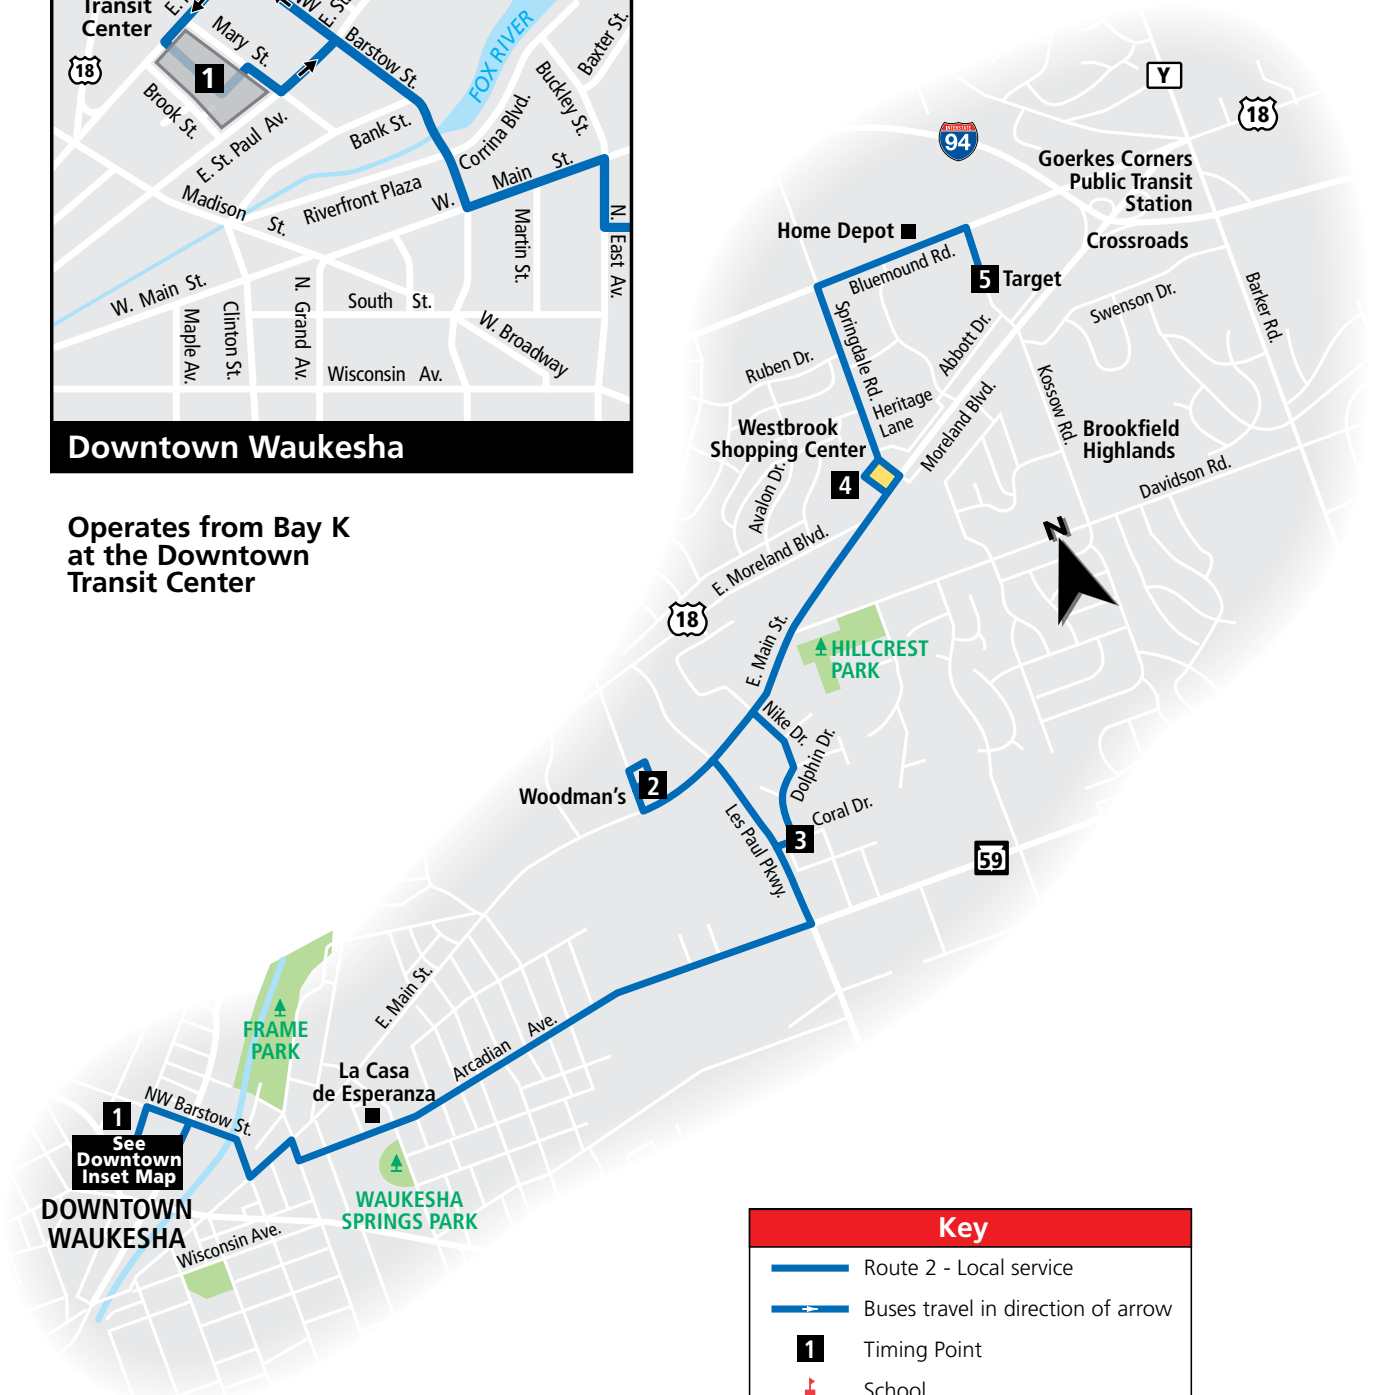

ROUTE 2 Arcadian

Effective May 15, 2017

Operates from Bay K at the Downtown Transit Center

Key	
	Route 2 - Local service
	Buses travel in direction of arrow
	Timing Point
	School
	Shopping Center
	Point of Interest
	Park

2 Inbound to Downtown

Target	Westbrook Shopping Center	Woodman's	Dolphin & Coral	Downtown Transit Center
5	4	2	3	1
SATURDAYS				
9:18	9:24	9:30	9:35	9:45
10:18	10:24	10:30	10:35	10:45
11:18	11:24	11:30	11:35	11:45
12:18	12:24	12:30	12:35	12:45
1:18	1:24	1:30	1:35	1:45
2:18	2:24	2:30	2:35	2:45
3:18	3:24	3:30	3:35	3:45
4:18	4:24	4:30	4:35	4:45
5:18	5:24	5:30	5:35	5:45
6:18	6:24	6:30	6:35	6:45
7:18	7:24	7:30	7:35	7:45
8:18	8:24	8:30	8:35	8:45
9:18	9:24	9:30	9:35	9:45

K Leaves or arrives Kossow Rd. & Bluemound at time shown. Does not enter Target.

2

Outbound from Downtown

Downtown Transit Center	Woodman's	Dolphin & Coral	Target
1	2	3	5
SUNDAYS			
9:50	10:01	10:06	10:17
10:50	11:01	11:06	11:17
11:50	12:01	12:06	12:17
12:50	1:01	1:06	1:17
1:50	2:01	2:06	2:17
2:50	3:01	3:06	3:17
3:50	4:01	4:06	4:17
4:50	5:01	5:06	5:17
5:50	6:01	6:06	6:17

2

Inbound to Downtown

Target	Westbrook Shopping Center	Woodman's	Dolphin & Coral	Downtown Transit Center
5	4	2	3	1
SUNDAYS				
-:-	9:24	9:30	9:35	9:45
10:18	10:24	10:30	10:35	10:45
11:18	11:24	11:30	11:35	11:45
12:18	12:24	12:30	12:35	12:45
1:18	1:24	1:30	1:35	1:45
2:18	2:24	2:30	2:35	2:45
3:18	3:24	3:30	3:35	3:45
4:18	4:24	4:30	4:35	4:45
5:18	5:24	5:30	5:35	5:45
6:18	6:24	6:30	6:35	6:45