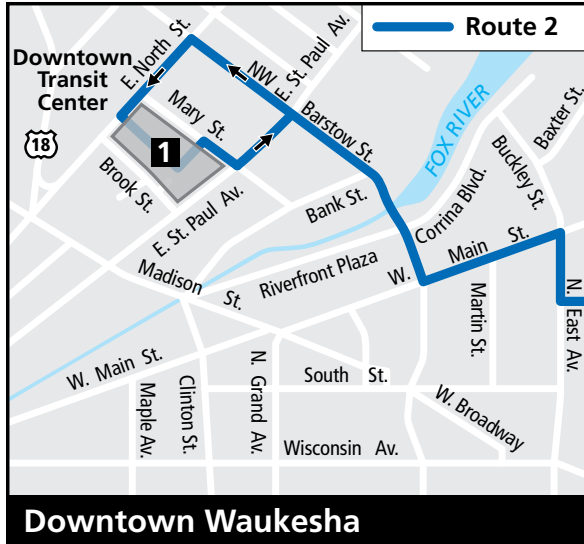

ROUTE 2 Arcadian

Effective May 15, 2017

Operates from Bay K at the Downtown Transit Center

Key	
	Route 2 - Local service
	Buses travel in direction of arrow
	Timing Point
	School
	Shopping Center
	Point of Interest
	Park

2 Inbound to Downtown

Target	Westbrook Shopping Center	Woodman's	Dolphin & Coral	Downtown Transit Center
5	4	2	3	1
MONDAY THROUGH FRIDAY				
K6:01	-:-	6:11	6:16	6:26
7:08	7:14	7:20	7:25	7:35
8:18	8:24	8:30	8:35	8:45
9:18	9:24	9:30	9:35	9:45
10:18	10:24	10:30	10:35	10:45
11:18	11:24	11:30	11:35	11:45
12:18	12:24	12:30	12:35	12:45
1:18	1:24	1:30	1:35	1:45
2:28	2:34	2:40	2:45	2:55
3:38	3:44	3:50	3:55	4:05
4:43	4:49	4:55	5:00	5:10
5:43	5:49	5:55	6:00	6:10
6:43	6:49	6:55	7:00	7:10
7:43	7:49	7:55	8:00	8:10
8:43	8:49	8:55	9:00	9:10

K Leaves or arrives Kossow Rd. & Bluemound at time shown. Does not enter Target.

2

Outbound from Downtown

Downtown Transit Center	Woodman's	Dolphin & Coral	Target
1	2	3	5
SUNDAYS			
9:50	10:01	10:06	10:17
10:50	11:01	11:06	11:17
11:50	12:01	12:06	12:17
12:50	1:01	1:06	1:17
1:50	2:01	2:06	2:17
2:50	3:01	3:06	3:17
3:50	4:01	4:06	4:17
4:50	5:01	5:06	5:17
5:50	6:01	6:06	6:17

2

Inbound to Downtown

Target	Westbrook Shopping Center	Woodman's	Dolphin & Coral	Downtown Transit Center
5	4	2	3	1
SUNDAYS				
-:-	9:24	9:30	9:35	9:45
10:18	10:24	10:30	10:35	10:45
11:18	11:24	11:30	11:35	11:45
12:18	12:24	12:30	12:35	12:45
1:18	1:24	1:30	1:35	1:45
2:18	2:24	2:30	2:35	2:45
3:18	3:24	3:30	3:35	3:45
4:18	4:24	4:30	4:35	4:45
5:18	5:24	5:30	5:35	5:45
6:18	6:24	6:30	6:35	6:45