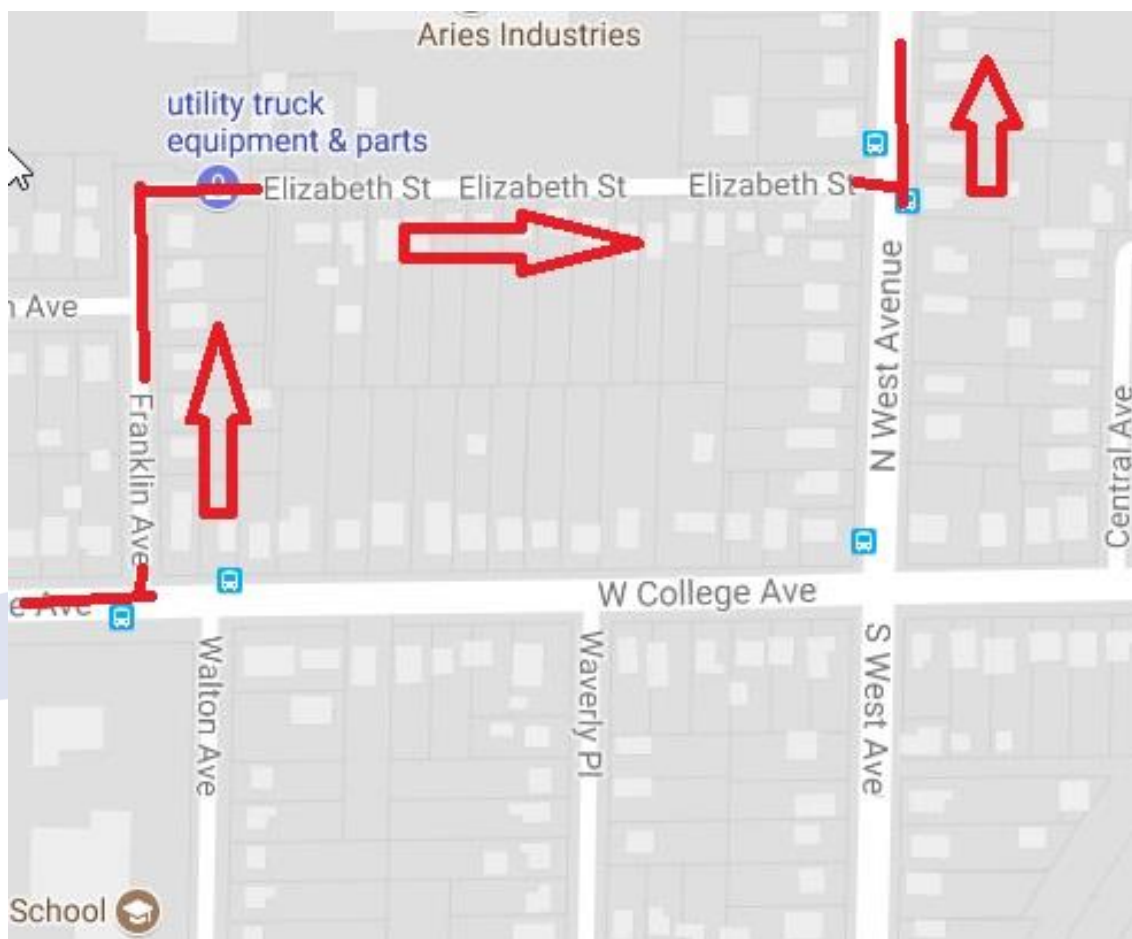

RIDER ALERT

September 1st, 2017

Route 5 College/West Detour 9/1/17

Due to construction on West Avenue, Rt. 5 inbound trips only will be on detour between the intersections; College and Franklin; to West and Elizabeth.

On the map below, the red line indicates the detour route for all trips. The red 'X' indicates alternate bus stops

FOR INFORMATION: 262-524-3636 www.waukeshametro.org