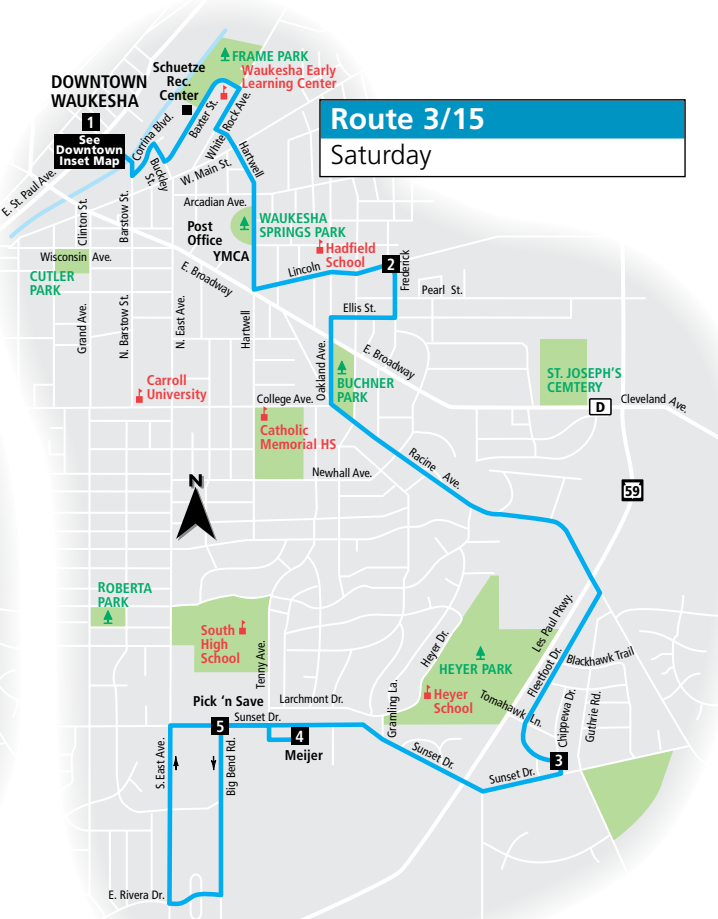

ROUTE 15 Racine Avenue

Effective May 15, 2017

Route 3 and 15

combine to operate as one route on Saturdays.

Key

- Route 15 - Local service
- - - Route 15 - Limited service
- Route 3/15 - Local service
- Buses travel in direction of arrow
- 1** Timing Point
- School
- Point of Interest
- Park

Operates from Bay I
at the Downtown
Transit Center

15 Outbound from Downtown Waukesha

Downtown Transit Center	Perkins & Lincoln	Fleetfoot & Chippewa	Meijer	South High	Tenny & Sunset
1	2	3	4	5	6
MONDAY THROUGH FRIDAY					
6:30	6:40	6:48	6:52	6:58	6:59
7:40	7:50	7:58	8:02	8:08	8:09
8:50	9:00	9:08	9:12	-:-	-:-
9:50	10:00	10:08	10:12	-:-	-:-
10:50	11:00	11:08	11:12	-:-	-:-
11:50	12:00	12:08	12:12	-:-	-:-
12:50	1:00	1:08	1:12	-:-	-:-
1:50	2:00	2:08	2:12	2:18	2:19
-:-	-:-	-:-	-:-	S3:09	S3:11
3:00	3:10	3:18	3:22	3:28	3:29
4:10	4:20	4:28	4:32	4:38	4:39
5:15	5:25	5:33	5:37	-:-	-:-
6:15	6:25	6:33	6:37	-:-	-:-

Downtown Transit Center	Perkins & Lincoln	Fleetfoot & Chippewa	Meijer	Big Bend & Sunset
1	2	3	4	5
SATURDAYS				
8:50	9:00	9:08	9:12	9:15
9:50	10:00	10:08	10:12	10:15
10:50	11:00	11:08	11:12	11:15
11:50	12:00	12:08	12:12	12:15
12:50	1:00	1:08	1:12	1:15
1:50	2:00	2:08	2:12	2:15
2:50	3:00	3:08	3:12	3:15
3:50	4:00	4:08	4:12	4:15
4:50	5:00	5:08	5:12	5:15
5:50	6:00	6:08	6:12	6:15
6:50	7:00	7:08	7:12	7:15

3/15 Inbound to Downtown Waukesha

Big Bend & Sunset	Meijer	Fleetfoot & Chippewa	Perkins & Lincoln	Downtown Transit Center
5	4	3	2	1
SATURDAYS				
8:19	-:-	8:25	8:34	8:45
9:15	9:20	9:24	9:34	9:45
10:15	10:20	10:24	10:34	10:45
11:15	11:20	11:24	11:34	11:45
12:15	12:20	12:24	12:34	12:45
1:15	1:20	1:24	1:34	1:45
2:15	2:20	2:24	2:34	2:45
3:15	3:20	3:24	3:34	3:45
4:15	4:20	4:24	4:34	4:45
5:15	5:20	5:24	5:34	5:45
6:15	6:20	6:24	6:34	6:45
7:15	7:20	7:24	7:34	7:45