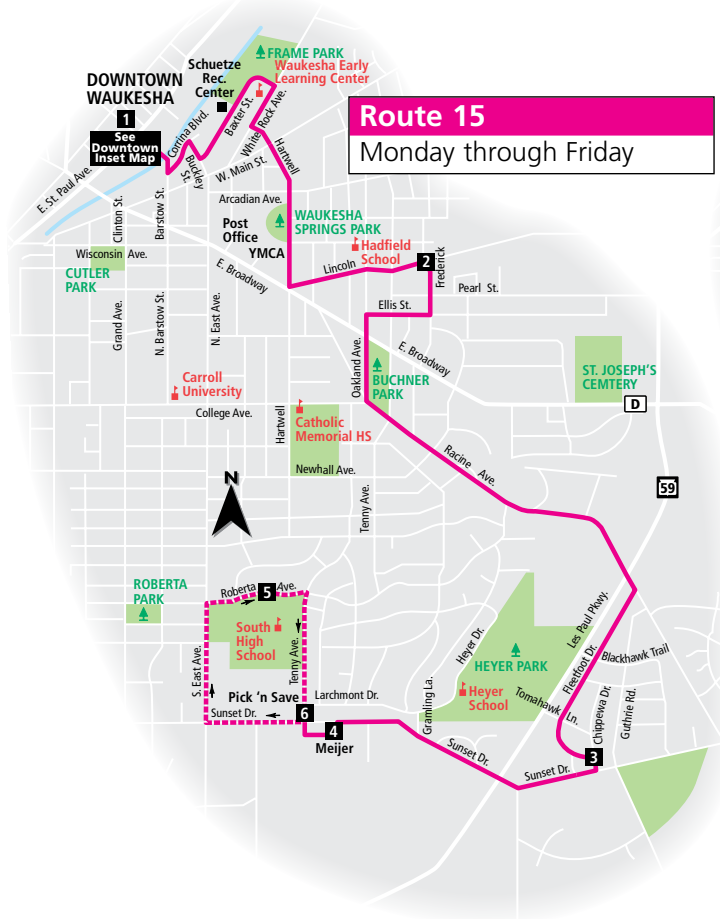

ROUTE 15 Racine Avenue

Effective May 15, 2017

Route 3 and 15

combine to operate as one route on Saturdays.

Key

- Route 15 - Local service
- - - Route 15 - Limited service
- Route 3/15 - Local service
- Buses travel in direction of arrow
- 1** Timing Point
- School
- Point of Interest
- Park

Operates from Bay I
at the Downtown
Transit Center

15 Outbound from Downtown Waukesha

Downtown Transit Center	Perkins & Lincoln	Fleetfoot & Chippewa	Meijer	South High	Tenny & Sunset
1	2	3	4	5	6
MONDAY THROUGH FRIDAY					
6:30	6:40	6:48	6:52	6:58	6:59
7:40	7:50	7:58	8:02	8:08	8:09
8:50	9:00	9:08	9:12	-:-	-:-
9:50	10:00	10:08	10:12	-:-	-:-
10:50	11:00	11:08	11:12	-:-	-:-
11:50	12:00	12:08	12:12	-:-	-:-
12:50	1:00	1:08	1:12	-:-	-:-
1:50	2:00	2:08	2:12	2:18	2:19
-:-	-:-	-:-	-:-	S3:09	S3:11
3:00	3:10	3:18	3:22	3:28	3:29
4:10	4:20	4:28	4:32	4:38	4:39
5:15	5:25	5:33	5:37	-:-	-:-
6:15	6:25	6:33	6:37	-:-	-:-

Downtown Transit Center	Perkins & Lincoln	Fleetfoot & Chippewa	Meijer	Big Bend & Sunset
1	2	3	4	5
SATURDAYS				
8:50	9:00	9:08	9:12	9:15
9:50	10:00	10:08	10:12	10:15
10:50	11:00	11:08	11:12	11:15
11:50	12:00	12:08	12:12	12:15
12:50	1:00	1:08	1:12	1:15
1:50	2:00	2:08	2:12	2:15
2:50	3:00	3:08	3:12	3:15
3:50	4:00	4:08	4:12	4:15
4:50	5:00	5:08	5:12	5:15
5:50	6:00	6:08	6:12	6:15
6:50	7:00	7:08	7:12	7:15

3/15 Inbound to Downtown Waukesha

Big Bend & Sunset	Meijer	Fleetfoot & Chippewa	Perkins & Lincoln	Downtown Transit Center
5	4	3	2	1
SATURDAYS				
8:19	-:-	8:25	8:34	8:45
9:15	9:20	9:24	9:34	9:45
10:15	10:20	10:24	10:34	10:45
11:15	11:20	11:24	11:34	11:45
12:15	12:20	12:24	12:34	12:45
1:15	1:20	1:24	1:34	1:45
2:15	2:20	2:24	2:34	2:45
3:15	3:20	3:24	3:34	3:45
4:15	4:20	4:24	4:34	4:45
5:15	5:20	5:24	5:34	5:45
6:15	6:20	6:24	6:34	6:45
7:15	7:20	7:24	7:34	7:45