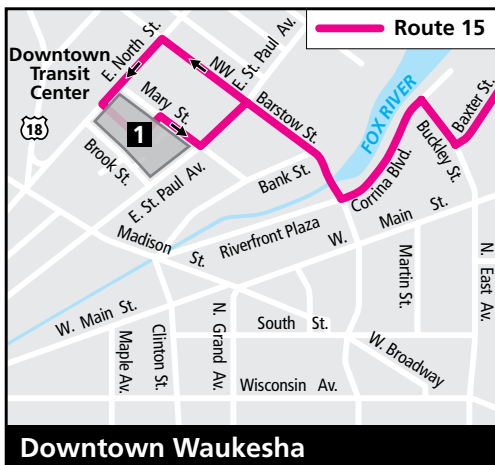

ROUTE 15 Racine Avenue

Effective May 15, 2017

Route 3 and 15

combine to operate as one route on Saturdays.

Key

- Route 15 - Local service
- - - Route 15 - Limited service
- Route 3/15 - Local service
- Buses travel in direction of arrow
- 1** Timing Point
- School
- Point of Interest
- Park

Operates from Bay I
at the Downtown
Transit Center

15 Outbound from Downtown Waukesha

Downtown Transit Center	Perkins & Lincoln	Fleetfoot & Chippewa	Meijer	South High	Tenny & Sunset
1	2	3	4	5	6
MONDAY THROUGH FRIDAY					
6:30	6:40	6:48	6:52	6:58	6:59
7:40	7:50	7:58	8:02	8:08	8:09
8:50	9:00	9:08	9:12	-:-	-:-
9:50	10:00	10:08	10:12	-:-	-:-
10:50	11:00	11:08	11:12	-:-	-:-
11:50	12:00	12:08	12:12	-:-	-:-
12:50	1:00	1:08	1:12	-:-	-:-
1:50	2:00	2:08	2:12	2:18	2:19
-:-	-:-	-:-	-:-	S3:09	S3:11
3:00	3:10	3:18	3:22	3:28	3:29
4:10	4:20	4:28	4:32	4:38	4:39
5:15	5:25	5:33	5:37	-:-	-:-
6:15	6:25	6:33	6:37	-:-	-:-

15 Inbound to Downtown Waukesha

Tenny & Sunset	Meijer	Fleetfoot & Chippewa	Perkins & Lincoln	Downtown Transit Center
6	4	3	2	1
MONDAY THROUGH FRIDAY				
E5:58	-:-	6:05	6:14	6:25
7:08	7:09	7:15	7:24	7:35
8:18	8:19	8:25	8:34	8:45
-:-	9:19	9:25	9:34	9:45
-:-	10:19	10:25	10:34	10:45
-:-	11:19	11:25	11:34	11:45
-:-	12:19	12:25	12:34	12:45
-:-	1:19	1:25	1:34	1:45
2:28	2:29	2:35	2:44	2:55
S3:11	-:-	S3:19	S3:28	S3:39
3:38	3:39	3:45	3:54	4:05
4:43	4:44	4:50	4:59	5:10
-:-	5:44	5:50	5:59	6:10
-:-	6:44	6:50	6:59	7:10

3/15 Inbound to Downtown Waukesha

Big Bend & Sunset	Meijer	Fleetfoot & Chippewa	Perkins & Lincoln	Downtown Transit Center
5	4	3	2	1
SATURDAYS				
8:19	-:-	8:25	8:34	8:45
9:15	9:20	9:24	9:34	9:45
10:15	10:20	10:24	10:34	10:45
11:15	11:20	11:24	11:34	11:45
12:15	12:20	12:24	12:34	12:45
1:15	1:20	1:24	1:34	1:45
2:15	2:20	2:24	2:34	2:45
3:15	3:20	3:24	3:34	3:45
4:15	4:20	4:24	4:34	4:45
5:15	5:20	5:24	5:34	5:45
6:15	6:20	6:24	6:34	6:45
7:15	7:20	7:24	7:34	7:45