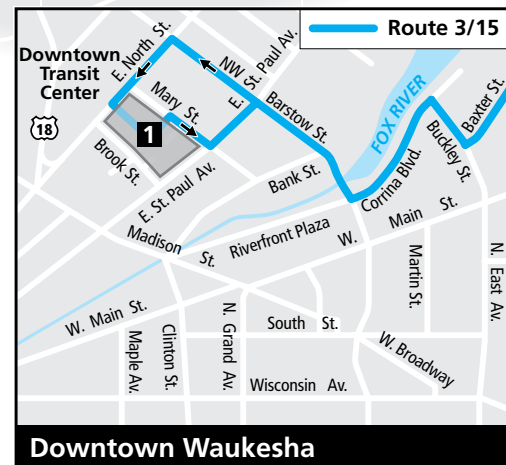

ROUTE 15 Racine Avenue

Effective May 15, 2017

Route 3 and 15

combine to operate as one route on Saturdays.

Key

- Route 15 - Local service
- - - Route 15 - Limited service
- Route 3/15 - Local service
- Buses travel in direction of arrow
- 1** Timing Point
- School
- Point of Interest
- Park

Operates from Bay I
at the Downtown
Transit Center

15 Outbound from Downtown Waukesha

Downtown Transit Center	Perkins & Lincoln	Fleetfoot & Chippewa	Meijer	South High	Tenny & Sunset
1	2	3	4	5	6
MONDAY THROUGH FRIDAY					
6:30	6:40	6:48	6:52	6:58	6:59
7:40	7:50	7:58	8:02	8:08	8:09
8:50	9:00	9:08	9:12	-:-	-:-
9:50	10:00	10:08	10:12	-:-	-:-
10:50	11:00	11:08	11:12	-:-	-:-
11:50	12:00	12:08	12:12	-:-	-:-
12:50	1:00	1:08	1:12	-:-	-:-
1:50	2:00	2:08	2:12	2:18	2:19
-:-	-:-	-:-	-:-	S3:09	S3:11
3:00	3:10	3:18	3:22	3:28	3:29
4:10	4:20	4:28	4:32	4:38	4:39
5:15	5:25	5:33	5:37	-:-	-:-
6:15	6:25	6:33	6:37	-:-	-:-

15 Inbound to Downtown Waukesha

Tenny & Sunset	Meijer	Fleetfoot & Chippewa	Perkins & Lincoln	Downtown Transit Center
6	4	3	2	1
MONDAY THROUGH FRIDAY				
E5:58	-:-	6:05	6:14	6:25
7:08	7:09	7:15	7:24	7:35
8:18	8:19	8:25	8:34	8:45
-:-	9:19	9:25	9:34	9:45
-:-	10:19	10:25	10:34	10:45
-:-	11:19	11:25	11:34	11:45
-:-	12:19	12:25	12:34	12:45
-:-	1:19	1:25	1:34	1:45
2:28	2:29	2:35	2:44	2:55
S3:11	-:-	S3:19	S3:28	S3:39
3:38	3:39	3:45	3:54	4:05
4:43	4:44	4:50	4:59	5:10
-:-	5:44	5:50	5:59	6:10
-:-	6:44	6:50	6:59	7:10

3/15 Inbound to Downtown Waukesha

Big Bend & Sunset	Meijer	Fleetfoot & Chippewa	Perkins & Lincoln	Downtown Transit Center
5	4	3	2	1
SATURDAYS				
8:19	-:-	8:25	8:34	8:45
9:15	9:20	9:24	9:34	9:45
10:15	10:20	10:24	10:34	10:45
11:15	11:20	11:24	11:34	11:45
12:15	12:20	12:24	12:34	12:45
1:15	1:20	1:24	1:34	1:45
2:15	2:20	2:24	2:34	2:45
3:15	3:20	3:24	3:34	3:45
4:15	4:20	4:24	4:34	4:45
5:15	5:20	5:24	5:34	5:45
6:15	6:20	6:24	6:34	6:45
7:15	7:20	7:24	7:34	7:45