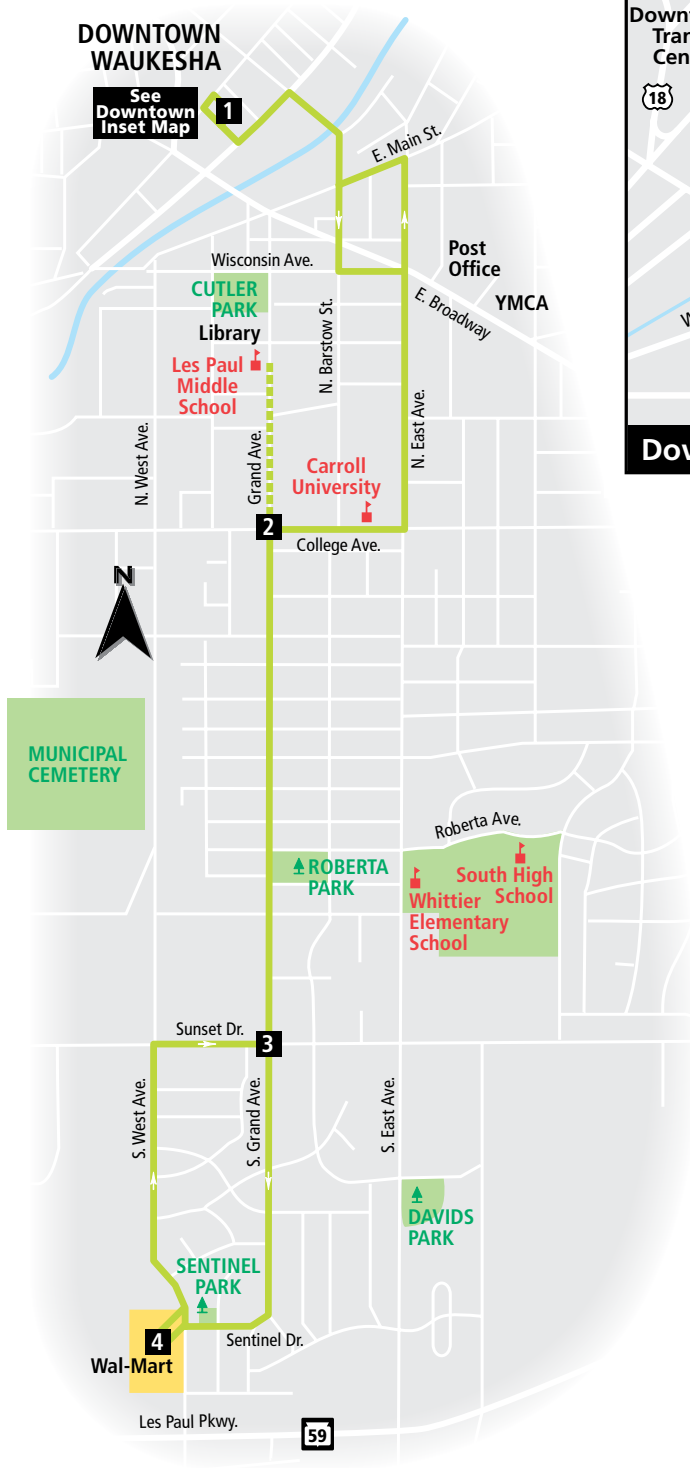

**ROUTE
4
Grand**

Effective May 15, 2017

Key	
	Route 4 - Local service
	Route 4 - Limited service
	Buses travel in direction of arrow
	Timing Point
	School
	Point of Interest
	Park

4

Downtown to Wal-Mart to Downtown

Downtown Transit Center	Grand & College	Grand & Sunset	Wal-Mart (arr)	Wal-Mart (dep)	Grand & Sunset	Grand & College	Downtown Transit Center
1	2	3	4	4	3	2	1
MONDAY THROUGH FRIDAY							
-:-	-:-	-:-	-:-	-:-	5:43	5:46	5:52
5:55	6:01	6:04	6:07	6:10	6:14	6:17	6:25
6:30	6:36	6:39	6:42	6:45	6:49	6:52	7:00
7:05	7:11	7:15	7:18	7:20	7:24	7:27	7:35
7:40	7:46	7:49	7:52	7:55	7:59	8:02	8:10
8:15	8:21	8:24	8:27	8:30	8:34	8:37	8:45
8:50	8:56	8:59	9:02	9:02	9:06	9:09	9:17
9:20	9:26	9:29	9:32	9:32	9:36	9:39	9:47
9:50	9:56	9:59	10:02	10:02	10:06	10:09	10:17
10:20	10:26	10:29	10:32	10:32	10:36	10:39	10:47
10:50	10:56	10:59	11:02	11:02	11:06	11:09	11:17
11:20	11:26	11:29	11:32	11:32	11:36	11:39	11:47
11:50	11:56	11:59	12:02	12:02	12:06	12:09	12:17
12:20	12:26	12:29	12:32	12:32	12:36	12:39	12:47
12:50	12:56	12:59	1:02	1:02	1:06	1:09	1:17
1:20	1:26	1:29	1:32	1:32	1:36	1:39	1:47
1:50	1:56	1:59	2:02	2:02	2:06	2:09	2:17
2:25	2:31	2:35	2:38	2:40	2:44	2:47	2:55
-:-	▲S2:44	S2:47	S2:50	S2:50	S2:54	-:-	-:-
3:00	3:06	3:10	3:13	3:15	3:19	3:22	3:30
3:35	3:41	3:45	3:48	3:50	3:54	3:57	4:05
4:10	4:16	4:20	4:23	4:25	4:29	4:32	4:40
4:45	4:51	4:54	4:57	4:57	5:01	5:04	5:12
5:15	5:21	5:24	5:27	5:27	5:31	5:34	5:42
5:45	5:51	5:54	5:57	5:57	6:01	6:04	6:12
6:15	6:21	6:24	6:27	6:27	6:31	6:34	6:42
7:15	7:21	7:24	7:27	7:27	7:31	7:34	7:42
8:15	8:21	8:24	8:27	8:27	8:31	8:34	8:42
9:15	9:21	9:24	9:27	G9:27	-:-	-:-	-:-

am times (times shown in light type) **pm times** (times shown in **bold** type)

G To West Ave. and Sunset Dr. only.

S Operates school days only.

▲ From Les Paul M.S. 2:43 pm.

At the Downtown Transit Center, all trips come from or go to Route 8