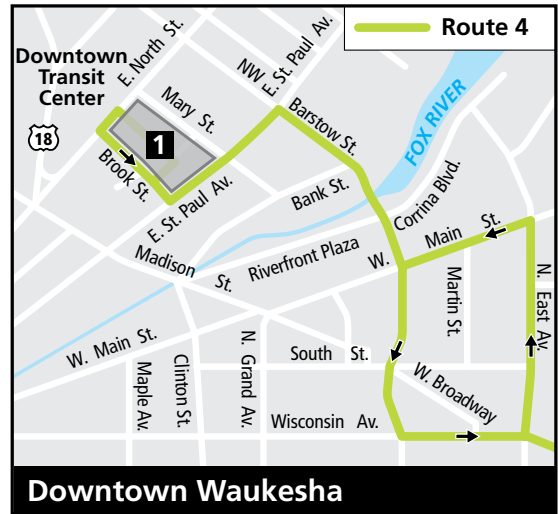

**ROUTE
4
Grand**

Effective May 15, 2017

Key	
	Route 4 - Local service
	Route 4 - Limited service
	Buses travel in direction of arrow
	Timing Point
	School
	Point of Interest
	Park

4

Downtown to Wal-Mart to Downtown

Downtown Transit Center	Grand & College	Grand & Sunset	Wal-Mart (arr)	Wal-Mart (dep)	Grand & Sunset	Grand & College	Downtown Transit Center
1	2	3	4	4	3	2	1
MONDAY THROUGH FRIDAY							
-:-	-:-	-:-	-:-	-:-	5:43	5:46	5:52
5:55	6:01	6:04	6:07	6:10	6:14	6:17	6:25
6:30	6:36	6:39	6:42	6:45	6:49	6:52	7:00
7:05	7:11	7:15	7:18	7:20	7:24	7:27	7:35
7:40	7:46	7:49	7:52	7:55	7:59	8:02	8:10
8:15	8:21	8:24	8:27	8:30	8:34	8:37	8:45
8:50	8:56	8:59	9:02	9:02	9:06	9:09	9:17
9:20	9:26	9:29	9:32	9:32	9:36	9:39	9:47
9:50	9:56	9:59	10:02	10:02	10:06	10:09	10:17
10:20	10:26	10:29	10:32	10:32	10:36	10:39	10:47
10:50	10:56	10:59	11:02	11:02	11:06	11:09	11:17
11:20	11:26	11:29	11:32	11:32	11:36	11:39	11:47
11:50	11:56	11:59	12:02	12:02	12:06	12:09	12:17
12:20	12:26	12:29	12:32	12:32	12:36	12:39	12:47
12:50	12:56	12:59	1:02	1:02	1:06	1:09	1:17
1:20	1:26	1:29	1:32	1:32	1:36	1:39	1:47
1:50	1:56	1:59	2:02	2:02	2:06	2:09	2:17
2:25	2:31	2:35	2:38	2:40	2:44	2:47	2:55
-:-	▲S2:44	S2:47	S2:50	S2:50	S2:54	-:-	-:-
3:00	3:06	3:10	3:13	3:15	3:19	3:22	3:30
3:35	3:41	3:45	3:48	3:50	3:54	3:57	4:05
4:10	4:16	4:20	4:23	4:25	4:29	4:32	4:40
4:45	4:51	4:54	4:57	4:57	5:01	5:04	5:12
5:15	5:21	5:24	5:27	5:27	5:31	5:34	5:42
5:45	5:51	5:54	5:57	5:57	6:01	6:04	6:12
6:15	6:21	6:24	6:27	6:27	6:31	6:34	6:42
7:15	7:21	7:24	7:27	7:27	7:31	7:34	7:42
8:15	8:21	8:24	8:27	8:27	8:31	8:34	8:42
9:15	9:21	9:24	9:27	G9:27	-:-	-:-	-:-

am times (times shown in light type) **pm times** (times shown in **bold** type)

G To West Ave. and Sunset Dr. only.

S Operates school days only.

▲ From Les Paul M.S. 2:43 pm.

At the Downtown Transit Center, all trips come from or go to Route 8