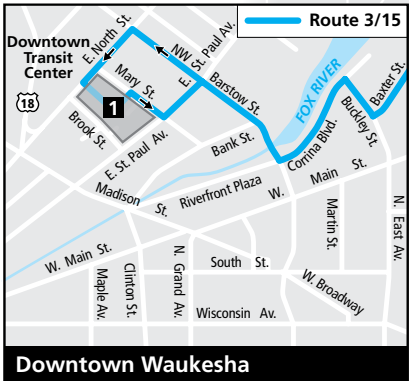

ROUTE 3 Hartwell

Effective May 15, 2017

Downtown Waukesha
At the Downtown Transit Center, all weekday trips come from or go to Route 7.

Route 3 Monday through Friday

Route 3/15 Saturday

Downtown Waukesha

Route 3 and 15
combine to operate as one route on Saturdays.

Key	
	Route 3 - Local service
	Route 3/15 - Local service
	Buses travel in direction of arrow
	Timing Point
	School
	Point of Interest
	Park

3

Downtown to Big Bend & Sunset to Downtown

Downtown Transit Center	Hartwell College	Big Bend & Sunset	Big Bend & Sunset	Hartwell College	Downtown Transit Center
1	2	3	3	2	1
MONDAY THROUGH FRIDAY					
--	--	--	B6:14	6:18	6:25
7:05	7:11	7:16	7:19	7:28	7:35
8:15	8:21	8:26	8:29	8:38	8:45
9:20	9:26	9:31	9:31	9:40	9:47
10:20	10:26	10:31	10:31	10:40	10:47
11:20	11:26	11:31	11:31	11:40	11:47
12:20	12:26	12:31	12:31	12:40	12:47
1:20	1:26	1:31	1:31	1:40	1:47
2:25	2:31	2:36	2:39	2:48	2:55
3:35	3:41	3:46	3:49	3:58	4:05
4:10	4:16	4:21	4:24	4:33	4:40
4:45	4:51	4:56	4:56	5:05	5:12
5:45	5:51	5:56	5:56	6:05	6:12
6:45	6:51	6:56	6:56	7:05	7:12

3/15 Outbound from Downtown Waukesha

Downtown Transit Center	Perkins & Lincoln	Fleetfoot & Chippewa	Meijer	Big Bend & Sunset
1	2	3	4	5
SATURDAYS				
8:50	9:00	9:08	9:12	9:15
9:50	10:00	10:08	10:12	10:15
10:50	11:00	11:08	11:12	11:15
11:50	12:00	12:08	12:12	12:15
12:50	1:00	1:08	1:12	1:15
1:50	2:00	2:08	2:12	2:15
2:50	3:00	3:08	3:12	3:15
3:50	4:00	4:08	4:12	4:15
4:50	5:00	5:08	5:12	5:15
5:50	6:00	6:08	6:12	6:15
6:50	7:00	7:08	7:12	7:15

3/15 Inbound to Downtown Waukesha

Big Bend & Sunset	Meijer	Fleetfoot & Chippewa	Perkins & Lincoln	Downtown Transit Center
5	4	3	2	1
SATURDAYS				
8:19	--	8:25	8:34	8:45
9:15	9:20	9:24	9:34	9:45
10:15	10:20	10:24	10:34	10:45
11:15	11:20	11:24	11:34	11:45
12:15	12:20	12:24	12:34	12:45
1:15	1:20	1:24	1:34	1:45
2:15	2:20	2:24	2:34	2:45
3:15	3:20	3:24	3:34	3:45
4:15	4:20	4:24	4:34	4:45
5:15	5:20	5:24	5:34	5:45
6:15	6:20	6:24	6:34	6:45
7:15	7:20	7:24	7:34	7:45