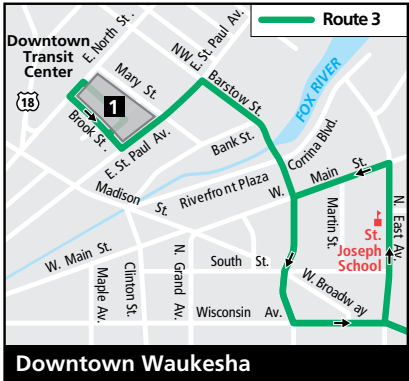

ROUTE 3 Hartwell

Effective May 15, 2017

Downtown Waukesha
At the Downtown Transit Center, all weekday trips come from or go to Route 7.

Route 3 Monday through Friday

Route 3/15 Saturday

Downtown Waukesha

Route 3 and 15
combine to operate as one route on Saturdays.

Key	
	Route 3 - Local service
	Route 3/15 - Local service
	Buses travel in direction of arrow
	Timing Point
	School
	Point of Interest
	Park

3

Downtown to Big Bend & Sunset to Downtown

Downtown Transit Center	Hartwell College	Big Bend & Sunset	Big Bend & Sunset	Hartwell College	Downtown Transit Center
1	2	3	3	2	1
MONDAY THROUGH FRIDAY					
--	--	--	B6:14	6:18	6:25
7:05	7:11	7:16	7:19	7:28	7:35
8:15	8:21	8:26	8:29	8:38	8:45
9:20	9:26	9:31	9:31	9:40	9:47
10:20	10:26	10:31	10:31	10:40	10:47
11:20	11:26	11:31	11:31	11:40	11:47
12:20	12:26	12:31	12:31	12:40	12:47
1:20	1:26	1:31	1:31	1:40	1:47
2:25	2:31	2:36	2:39	2:48	2:55
3:35	3:41	3:46	3:49	3:58	4:05
4:10	4:16	4:21	4:24	4:33	4:40
4:45	4:51	4:56	4:56	5:05	5:12
5:45	5:51	5:56	5:56	6:05	6:12
6:45	6:51	6:56	6:56	7:05	7:12

3/15 Outbound from Downtown Waukesha

Downtown Transit Center	Perkins & Lincoln	Fleetfoot & Chippewa	Meijer	Big Bend & Sunset
1	2	3	4	5
SATURDAYS				
8:50	9:00	9:08	9:12	9:15
9:50	10:00	10:08	10:12	10:15
10:50	11:00	11:08	11:12	11:15
11:50	12:00	12:08	12:12	12:15
12:50	1:00	1:08	1:12	1:15
1:50	2:00	2:08	2:12	2:15
2:50	3:00	3:08	3:12	3:15
3:50	4:00	4:08	4:12	4:15
4:50	5:00	5:08	5:12	5:15
5:50	6:00	6:08	6:12	6:15
6:50	7:00	7:08	7:12	7:15

3/15 Inbound to Downtown Waukesha

Big Bend & Sunset	Meijer	Fleetfoot & Chippewa	Perkins & Lincoln	Downtown Transit Center
5	4	3	2	1
SATURDAYS				
8:19	--	8:25	8:34	8:45
9:15	9:20	9:24	9:34	9:45
10:15	10:20	10:24	10:34	10:45
11:15	11:20	11:24	11:34	11:45
12:15	12:20	12:24	12:34	12:45
1:15	1:20	1:24	1:34	1:45
2:15	2:20	2:24	2:34	2:45
3:15	3:20	3:24	3:34	3:45
4:15	4:20	4:24	4:34	4:45
5:15	5:20	5:24	5:34	5:45
6:15	6:20	6:24	6:34	6:45
7:15	7:20	7:24	7:34	7:45