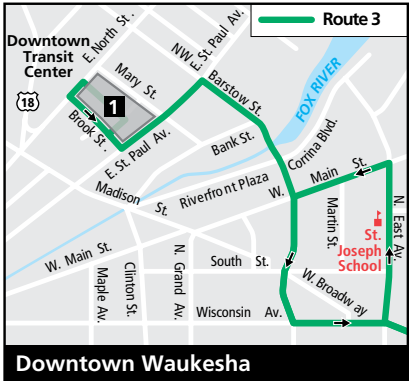

ROUTE 3 Hartwell

Effective May 15, 2017

At the Downtown Transit Center, all weekday trips come from or go to Route 7.

Route 3 Monday through Friday

Route 3/15 Saturday

Route 3 and 15
combine to operate as one route on Saturdays.

Key	
	Route 3 - Local service
	Route 3/15 - Local service
	Buses travel in direction of arrow
	Timing Point
	School
	Point of Interest
	Park

3

Downtown to Big Bend & Sunset to Downtown

Downtown Transit Center	Hartwell College	Big Bend & Sunset	Big Bend & Sunset	Hartwell College	Downtown Transit Center
1	2	3	3	2	1
MONDAY THROUGH FRIDAY					
--	--	--	B6:14	6:18	6:25
7:05	7:11	7:16	7:19	7:28	7:35
8:15	8:21	8:26	8:29	8:38	8:45
9:20	9:26	9:31	9:31	9:40	9:47
10:20	10:26	10:31	10:31	10:40	10:47
11:20	11:26	11:31	11:31	11:40	11:47
12:20	12:26	12:31	12:31	12:40	12:47
1:20	1:26	1:31	1:31	1:40	1:47
2:25	2:31	2:36	2:39	2:48	2:55
3:35	3:41	3:46	3:49	3:58	4:05
4:10	4:16	4:21	4:24	4:33	4:40
4:45	4:51	4:56	4:56	5:05	5:12
5:45	5:51	5:56	5:56	6:05	6:12
6:45	6:51	6:56	6:56	7:05	7:12

3/15 Outbound from Downtown Waukesha

Downtown Transit Center	Perkins & Lincoln	Fleetfoot & Chippewa	Meijer	Big Bend & Sunset
1	2	3	4	5
SATURDAYS				
8:50	9:00	9:08	9:12	9:15
9:50	10:00	10:08	10:12	10:15
10:50	11:00	11:08	11:12	11:15
11:50	12:00	12:08	12:12	12:15
12:50	1:00	1:08	1:12	1:15
1:50	2:00	2:08	2:12	2:15
2:50	3:00	3:08	3:12	3:15
3:50	4:00	4:08	4:12	4:15
4:50	5:00	5:08	5:12	5:15
5:50	6:00	6:08	6:12	6:15
6:50	7:00	7:08	7:12	7:15

3/15 Inbound to Downtown Waukesha

Big Bend & Sunset	Meijer	Fleetfoot & Chippewa	Perkins & Lincoln	Downtown Transit Center
5	4	3	2	1
SATURDAYS				
8:19	--	8:25	8:34	8:45
9:15	9:20	9:24	9:34	9:45
10:15	10:20	10:24	10:34	10:45
11:15	11:20	11:24	11:34	11:45
12:15	12:20	12:24	12:34	12:45
1:15	1:20	1:24	1:34	1:45
2:15	2:20	2:24	2:34	2:45
3:15	3:20	3:24	3:34	3:45
4:15	4:20	4:24	4:34	4:45
5:15	5:20	5:24	5:34	5:45
6:15	6:20	6:24	6:34	6:45
7:15	7:20	7:24	7:34	7:45