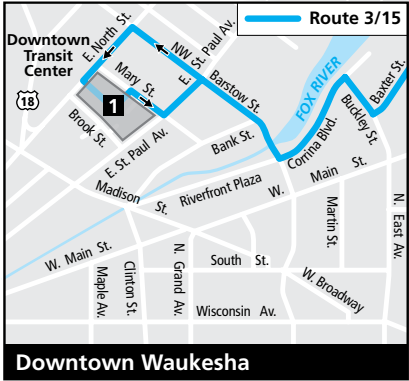

ROUTE 3 Hartwell

Effective May 15, 2017

At the Downtown Transit Center, all weekday trips come from or go to Route 7.

Route 3 Monday through Friday

Route 3/15 Saturday

Route 3 and 15
combine to operate as one route on Saturdays.

Key	
	Route 3 - Local service
	Route 3/15 - Local service
	Buses travel in direction of arrow
	Timing Point
	School
	Point of Interest
	Park

3

Downtown to Big Bend & Sunset to Downtown

Downtown Transit Center	Hartwell College	Big Bend & Sunset	Big Bend & Sunset	Hartwell College	Downtown Transit Center
1	2	3	3	2	1
MONDAY THROUGH FRIDAY					
--	--	--	B6:14	6:18	6:25
7:05	7:11	7:16	7:19	7:28	7:35
8:15	8:21	8:26	8:29	8:38	8:45
9:20	9:26	9:31	9:31	9:40	9:47
10:20	10:26	10:31	10:31	10:40	10:47
11:20	11:26	11:31	11:31	11:40	11:47
12:20	12:26	12:31	12:31	12:40	12:47
1:20	1:26	1:31	1:31	1:40	1:47
2:25	2:31	2:36	2:39	2:48	2:55
3:35	3:41	3:46	3:49	3:58	4:05
4:10	4:16	4:21	4:24	4:33	4:40
4:45	4:51	4:56	4:56	5:05	5:12
5:45	5:51	5:56	5:56	6:05	6:12
6:45	6:51	6:56	6:56	7:05	7:12

3/15 Outbound from Downtown Waukesha

Downtown Transit Center	Perkins & Lincoln	Fleetfoot & Chippewa	Meijer	Big Bend & Sunset
1	2	3	4	5
SATURDAYS				
8:50	9:00	9:08	9:12	9:15
9:50	10:00	10:08	10:12	10:15
10:50	11:00	11:08	11:12	11:15
11:50	12:00	12:08	12:12	12:15
12:50	1:00	1:08	1:12	1:15
1:50	2:00	2:08	2:12	2:15
2:50	3:00	3:08	3:12	3:15
3:50	4:00	4:08	4:12	4:15
4:50	5:00	5:08	5:12	5:15
5:50	6:00	6:08	6:12	6:15
6:50	7:00	7:08	7:12	7:15

3/15 Inbound to Downtown Waukesha

Big Bend & Sunset	Meijer	Fleetfoot & Chippewa	Perkins & Lincoln	Downtown Transit Center
5	4	3	2	1
SATURDAYS				
8:19	--	8:25	8:34	8:45
9:15	9:20	9:24	9:34	9:45
10:15	10:20	10:24	10:34	10:45
11:15	11:20	11:24	11:34	11:45
12:15	12:20	12:24	12:34	12:45
1:15	1:20	1:24	1:34	1:45
2:15	2:20	2:24	2:34	2:45
3:15	3:20	3:24	3:34	3:45
4:15	4:20	4:24	4:34	4:45
5:15	5:20	5:24	5:34	5:45
6:15	6:20	6:24	6:34	6:45
7:15	7:20	7:24	7:34	7:45