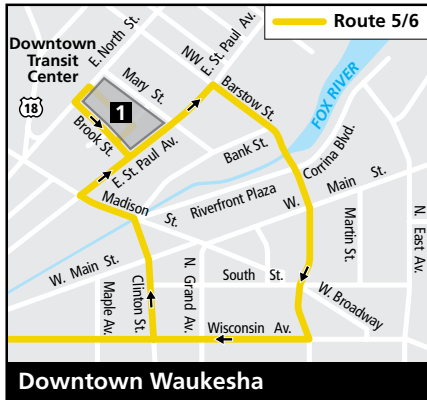

# ROUTE 6

### Route 5/6

Weekend Service

Key	
	Route 6 - Local service
	Route 6 - Limited service
	Route 5 & 6 - Local service
	Route 5 & 6 - Limited service
	Buses travel in direction of arrow
	Timing Point
	School
	Point of Interest
	Shopping Center

**Route 5 and 6**  
combine to operate as one route on Weekends.

Route 5/6 Weekend Service Operates from Bay D at the Downtown Transit Center.

Route 6 Operates from Bay E at the Downtown Transit Center.

## 5/6 Downtown to Shoppes at Fox River

Downtown Transit Center	College & Prairie	Moreland & Motor	Grandview & Kensington	Fox Run Kohl's	Shoppes at Fox River
1	1A	2	3	4	5
<b>SUNDAYS</b>					
9:50	9:57	10:01	10:05	10:11	10:17
10:50	10:57	11:01	11:05	11:11	11:17
11:50	11:57	<b>12:01</b>	<b>12:05</b>	<b>12:11</b>	<b>12:17</b>
<b>12:50</b>	<b>12:57</b>	<b>1:01</b>	<b>1:05</b>	<b>1:11</b>	<b>1:17</b>
<b>1:50</b>	<b>1:57</b>	<b>2:01</b>	<b>2:05</b>	<b>2:11</b>	<b>2:17</b>
<b>2:50</b>	<b>2:57</b>	<b>3:01</b>	<b>3:05</b>	<b>3:11</b>	<b>3:17</b>
<b>3:50</b>	<b>3:57</b>	<b>4:01</b>	<b>4:05</b>	<b>4:11</b>	<b>4:17</b>
<b>4:50</b>	<b>4:57</b>	<b>5:01</b>	<b>5:05</b>	<b>5:11</b>	<b>5:17</b>