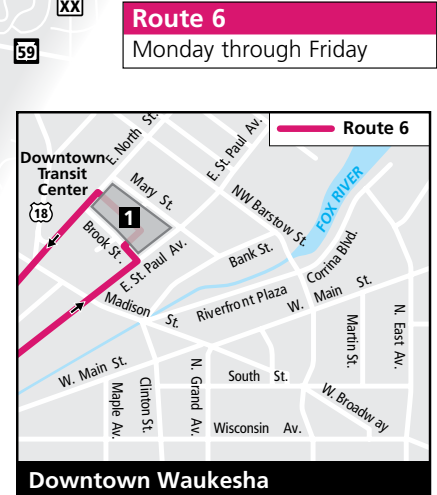

# ROUTE 6

### Route 5/6

Weekend Service

Key	
	Route 6 - Local service
	Route 6 - Limited service
	Route 5 & 6 - Local service
	Route 5 & 6 - Limited service
	Buses travel in direction of arrow
	Timing Point
	School
	Point of Interest
	Shopping Center

**Route 5 and 6**  
combine to operate as one route on Weekends.

Route 5/6 Weekend Service Operates from Bay D at the Downtown Transit Center.

Route 6 Operates from Bay E at the Downtown Transit Center.

## 5/6 Downtown to Shoppes at Fox River

Downtown Transit Center	College & Prairie	Moreland & Motor	Grandview & Kensington	Fox Run Kohl's	Shoppes at Fox River
1	1A	2	3	4	5
<b>SUNDAYS</b>					
9:50	9:57	10:01	10:05	10:11	10:17
10:50	10:57	11:01	11:05	11:11	11:17
11:50	11:57	<b>12:01</b>	<b>12:05</b>	<b>12:11</b>	<b>12:17</b>
<b>12:50</b>	<b>12:57</b>	<b>1:01</b>	<b>1:05</b>	<b>1:11</b>	<b>1:17</b>
<b>1:50</b>	<b>1:57</b>	<b>2:01</b>	<b>2:05</b>	<b>2:11</b>	<b>2:17</b>
<b>2:50</b>	<b>2:57</b>	<b>3:01</b>	<b>3:05</b>	<b>3:11</b>	<b>3:17</b>
<b>3:50</b>	<b>3:57</b>	<b>4:01</b>	<b>4:05</b>	<b>4:11</b>	<b>4:17</b>
<b>4:50</b>	<b>4:57</b>	<b>5:01</b>	<b>5:05</b>	<b>5:11</b>	<b>5:17</b>