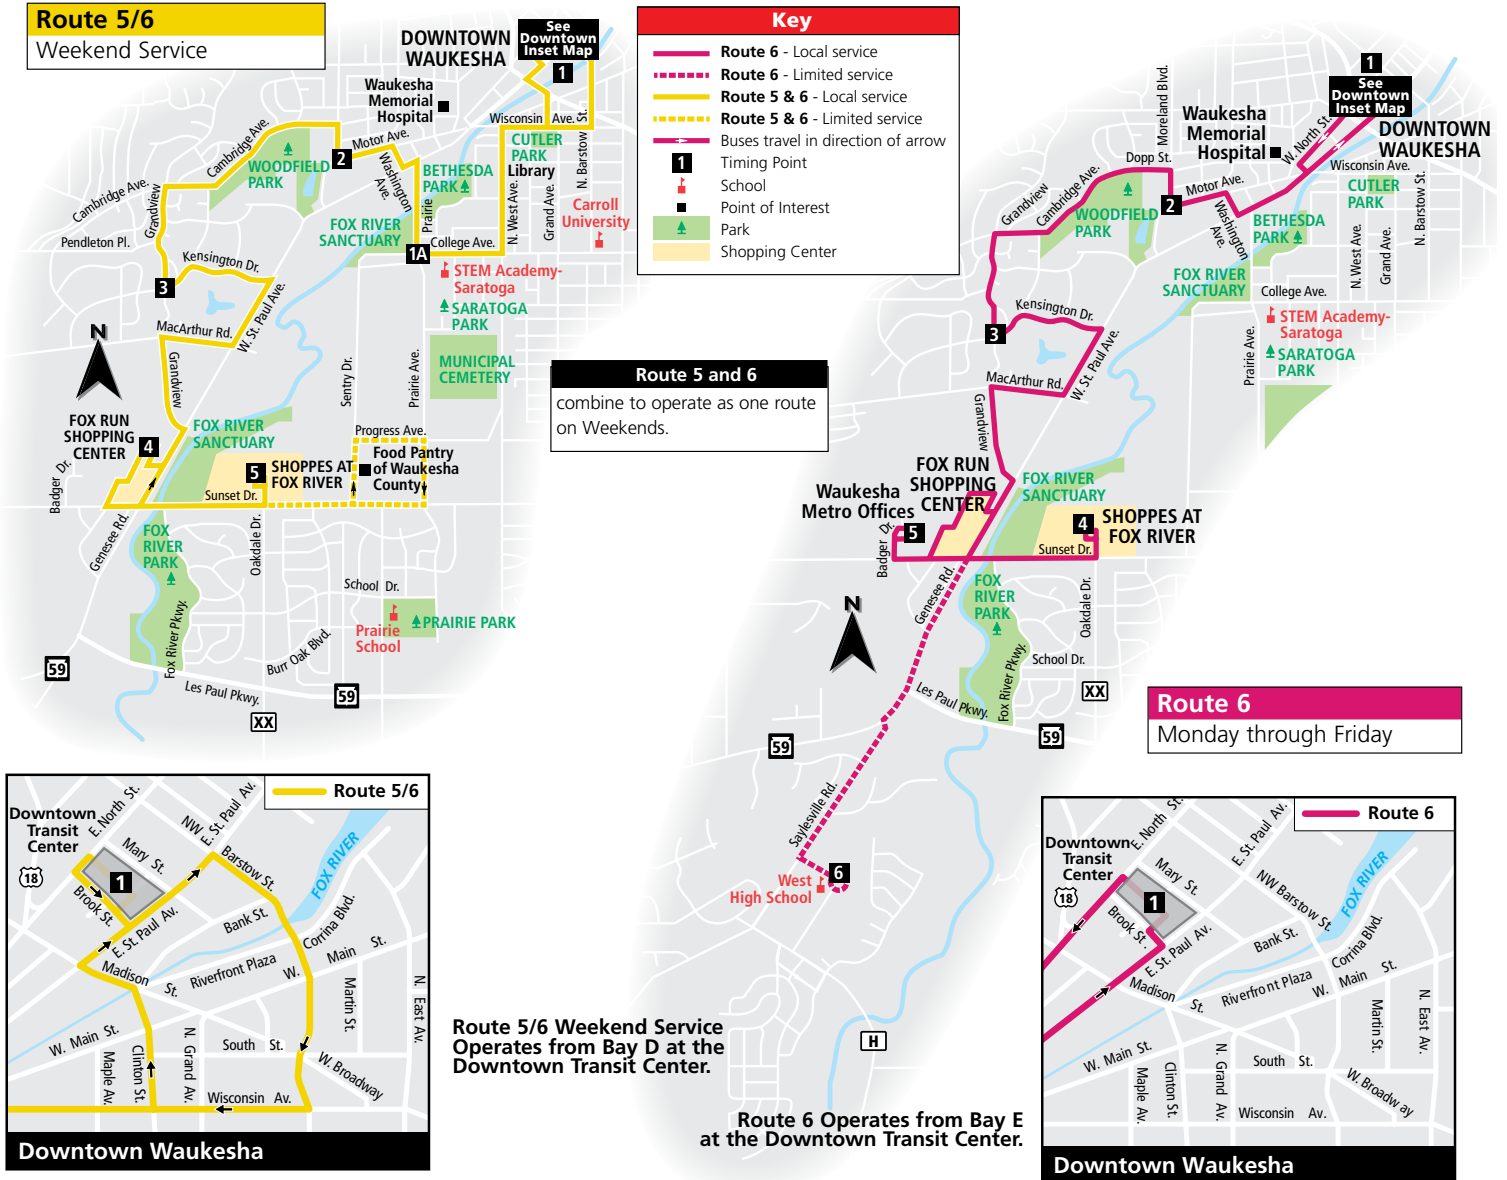

### Route 5/6

Weekend Service

Key	
	Route 6 - Local service
	Route 6 - Limited service
	Route 5 & 6 - Local service
	Route 5 & 6 - Limited service
	Buses travel in direction of arrow
	Timing Point
	School
	Point of Interest
	Shopping Center

**Route 5 and 6**  
combine to operate as one route on Weekends.

Route 5/6 Weekend Service Operates from Bay D at the Downtown Transit Center.

Route 6 Operates from Bay E at the Downtown Transit Center.

**P** Operates to Sentry, Progress, Prairie, and Sunset prior to the Shoppes at Fox River

**5/6****Shoppes at Fox River to Downtown**

Shoppes at Fox River	Grandview & Kensington	Moreland & Motor	College & Prairie	Downtown Transit Center
5	3	2	1A	1
<b>SATURDAYS</b>				
8:24	8:31	8:36	8:40	8:47
9:24	9:31	9:36	9:40	9:47
10:24	10:31	10:36	10:40	10:47
11:24	11:31	11:36	11:40	11:47
<b>12:24</b>	<b>12:31</b>	<b>12:36</b>	<b>12:40</b>	<b>12:47</b>
<b>1:24</b>	<b>1:31</b>	<b>1:36</b>	<b>1:40</b>	<b>1:47</b>
<b>2:24</b>	<b>2:31</b>	<b>2:36</b>	<b>2:40</b>	<b>2:47</b>
<b>3:24</b>	<b>3:31</b>	<b>3:36</b>	<b>3:40</b>	<b>3:47</b>
<b>4:24</b>	<b>4:31</b>	<b>4:36</b>	<b>4:40</b>	<b>4:47</b>
<b>5:24</b>	<b>5:31</b>	<b>5:36</b>	<b>5:40</b>	<b>5:47</b>
<b>6:24</b>	<b>6:31</b>	<b>6:36</b>	<b>6:40</b>	<b>6:47</b>
<b>7:24</b>	<b>7:31</b>	<b>7:36</b>	<b>7:40</b>	<b>7:47</b>
<b>8:24</b>	<b>8:31</b>	<b>8:36</b>	<b>8:40</b>	<b>8:47</b>

## 5/6 Shoppes at Fox River to Downtown

Shoppes at Fox River	Grandview & Kensington	Moreland & Motor	College & Prairie	Downtown Transit Center
5	3	2	1A	1
<b>SUNDAYS</b>				
9:24	9:31	9:36	9:40	9:47
10:24	10:31	10:36	10:40	10:47
11:24	11:31	11:36	11:40	11:47
<b>12:24</b>	<b>12:31</b>	<b>12:36</b>	<b>12:40</b>	<b>12:47</b>
<b>1:24</b>	<b>1:31</b>	<b>1:36</b>	<b>1:40</b>	<b>1:47</b>
<b>2:24</b>	<b>2:31</b>	<b>2:36</b>	<b>2:40</b>	<b>2:47</b>
<b>3:24</b>	<b>3:31</b>	<b>3:36</b>	<b>3:40</b>	<b>3:47</b>
<b>4:24</b>	<b>4:31</b>	<b>4:36</b>	<b>4:40</b>	<b>4:47</b>